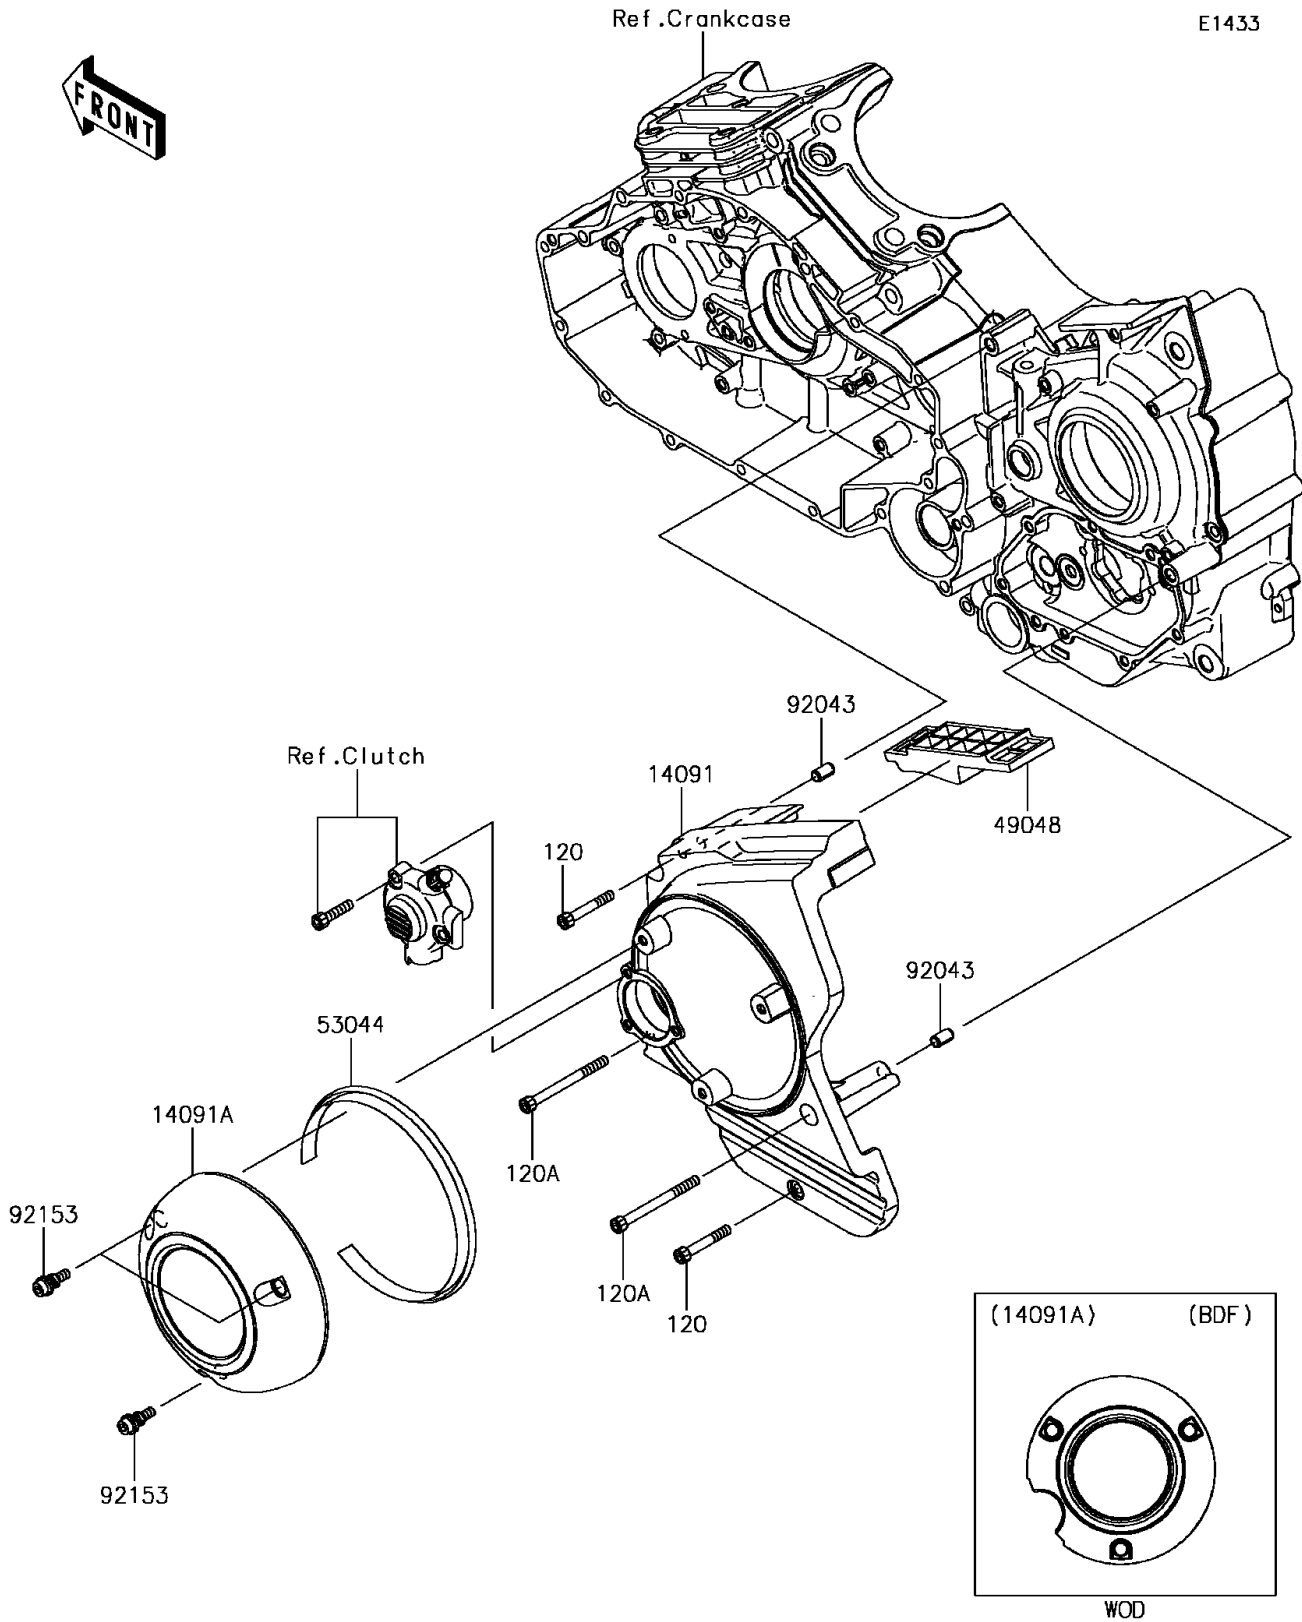

## 2013 Vulcan® 1700 Voyager® ABS PARTS DIAGRAM

Chain Cover

Ref. Crankcase

E1433

## 2013 Vulcan® 1700 Voyager® ABS PARTS LIST

Chain Cover

ITEM NAME	PART NUMBER	QUANTITY
BOLT-SOCKET,6X40 (Ref # 120)	120CC0640	1
BOLT-SOCKET,6X70 (Ref # 120A)	120CC0670	1
COVER,PULLEY (Ref # 14091)	14091-0970	1
COVER,PULLEY,OUTER (Ref # 14091A)	14091-0994	1
SHOE (Ref # 49048)	49048-0004	1
TRIM,ISOLATOR (Ref # 53044)	53044-0047	1
PIN,6.2X8X14 (Ref # 92043)	92043-1263	1
BOLT,SOCKET,6X22 (Ref # 92153)	92153-1331	1