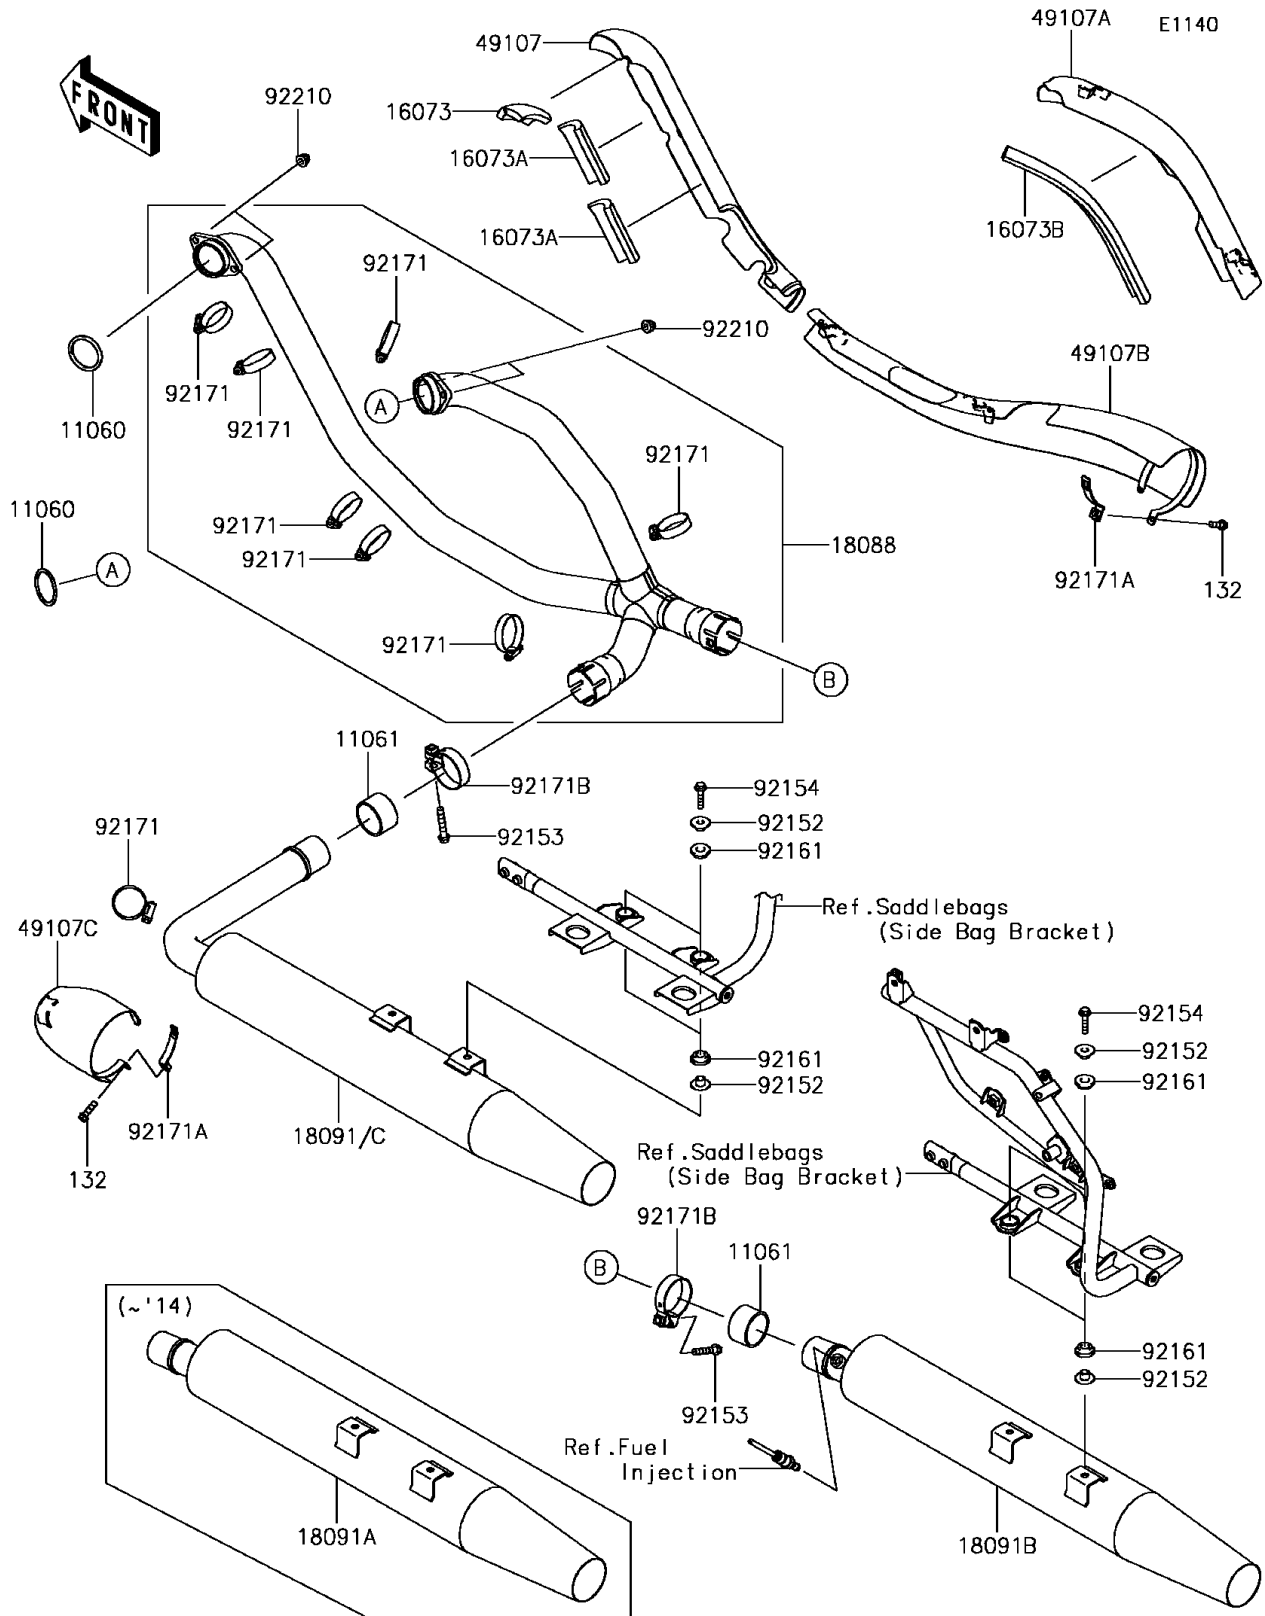

2013 Vulcan® 1700 Voyager® ABS PARTS DIAGRAM

Muffler(s)

2013 Vulcan® 1700 Voyager® ABS PARTS LIST

Muffler(s)

ITEM NAME	PART NUMBER	QUANTITY
BOLT-FLANGED-SMALL,6X20 (Ref # 132)	132BC0620	1
GASKET,EXHAUST PIPE (Ref # 11060)	11060-1119	1
GASKET,MUFFLER CONNECTING (Ref # 11061)	11061-0240	1
INSULATOR (Ref # 16073)	16073-0125	1
INSULATOR (Ref # 16073A)	16073-0126	1
INSULATOR (Ref # 16073B)	16073-0128	1
PIPE-EXHAUST (Ref # 18088)	18088-0414	1
BODY-COMP-MUFFLER,LH (Ref # 18091)	18091-0833	1
BODY-COMP-MUFFLER,RH (Ref # 18091A)	18091-0834	1
COVER-EXHAUST PIPE,FR-F (Ref # 49107)	49107-0166	1
COVER-EXHAUST PIPE,RR (Ref # 49107A)	49107-0167	1
COVER-EXHAUST PIPE,FR-R (Ref # 49107B)	49107-0168	1
COVER-EXHAUST PIPE,LH (Ref # 49107C)	49107-0169	1
COLLAR,8.8X12X10.6 (Ref # 92152)	92152-0082	1
BOLT,8X45 (Ref # 92153)	92153-0702	1
BOLT,FLANGED,8X32 (Ref # 92154)	92154-0136	1
DAMPER (Ref # 92161)	92161-0135	1
CLAMP (Ref # 92171)	92171-0072	1
CLAMP (Ref # 92171A)	92171-0294	1
CLAMP (Ref # 92171B)	92171-0358	1
NUT,CAP,8MM (Ref # 92210)	92210-1132	1