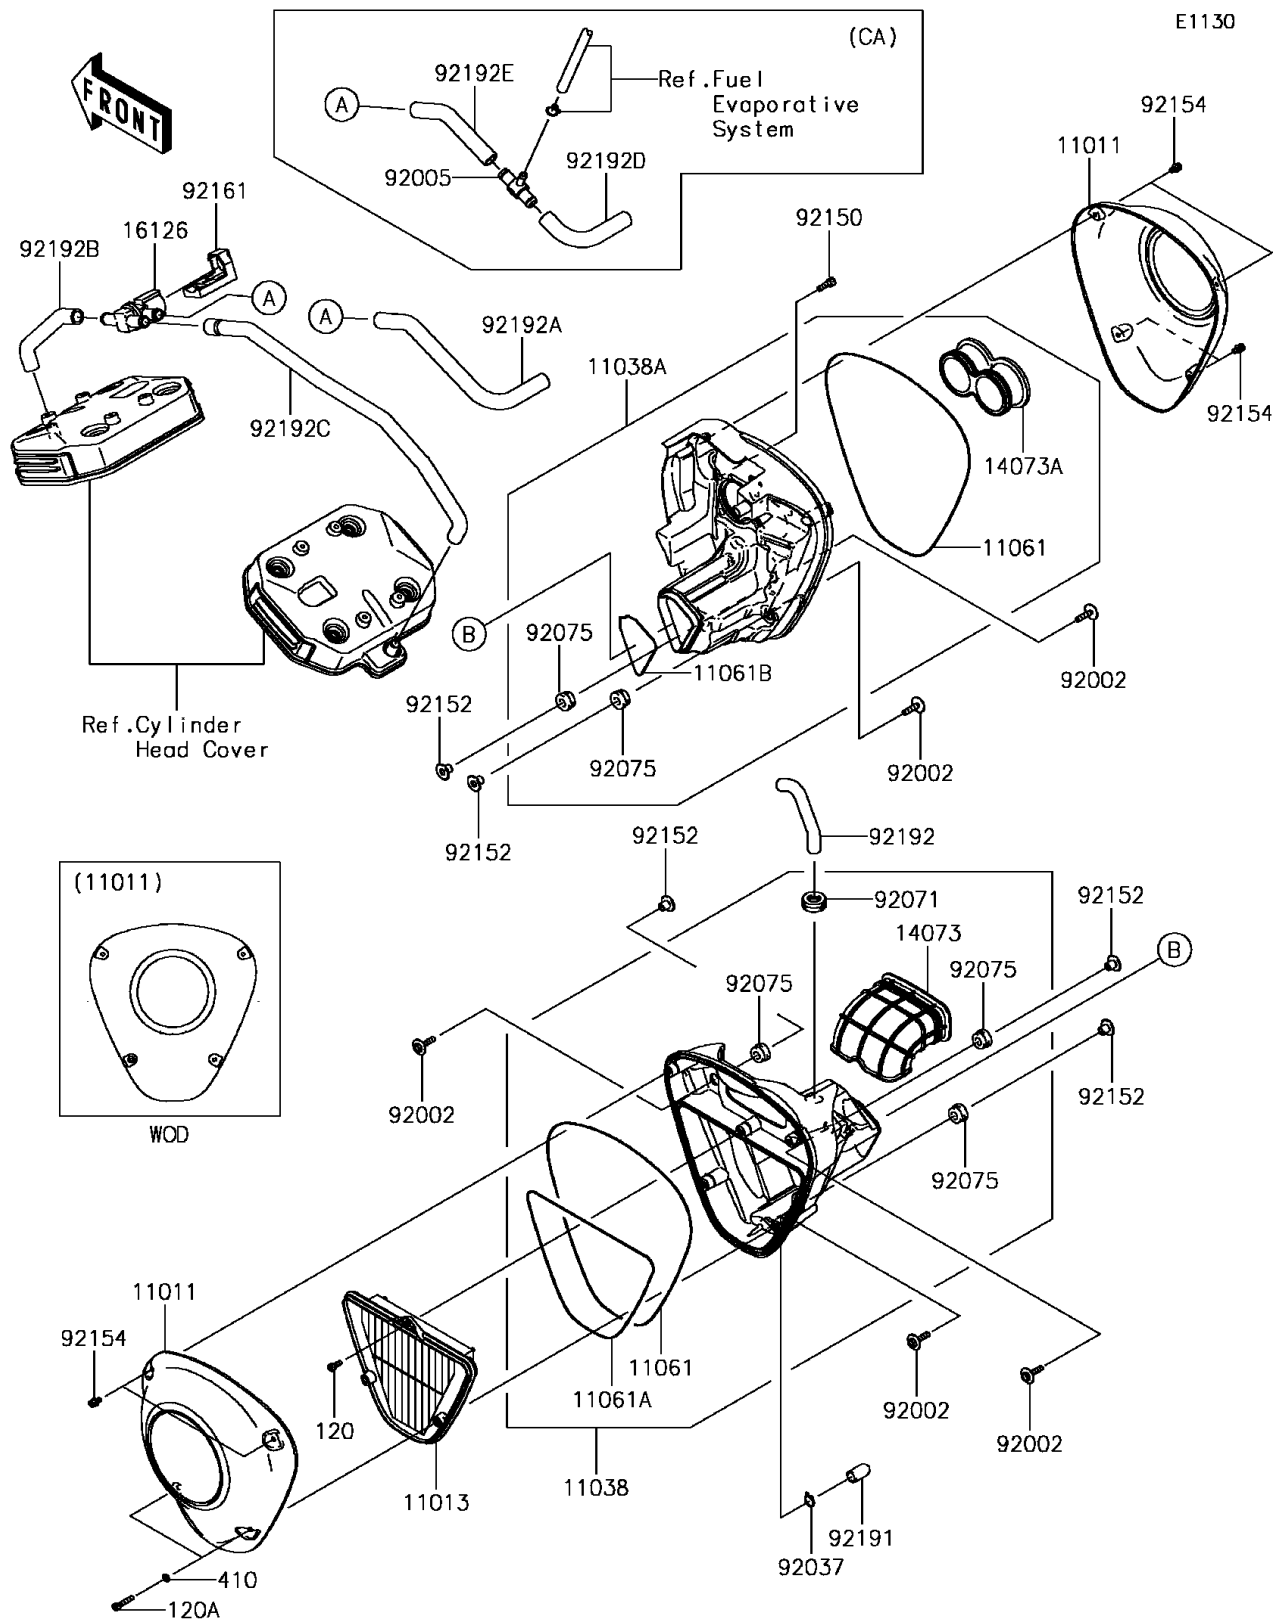

2013 Vulcan® 1700 Voyager® ABS PARTS DIAGRAM

Air Cleaner

2013 Vulcan® 1700 Voyager® ABS PARTS LIST

Air Cleaner

ITEM NAME	PART NUMBER	QUANTITY
BOLT-SOCKET,5X12 (Ref # 120)	120CA0512	1
BOLT-SOCKET,5X25 (Ref # 120A)	120R0525	1
W-PLAIN-S,5MM (Ref # 410)	410S0500	1
CASE-AIR FILTER (Ref # 11011)	11011-0119	1
ELEMENT-AIR FILTER (Ref # 11013)	11013-0031	1
CASE-ASSY-AIR FILTER,LH (Ref # 11038)	11038-0022	1
CASE-ASSY-AIR FILTER,RH (Ref # 11038A)	11038-0023	1
GASKET,3X812 (Ref # 11061)	11061-0346	1
GASKET,3X630 (Ref # 11061A)	11061-0347	1
GASKET,3X222 (Ref # 11061B)	11061-0367	1
DUCT,INTAKE (Ref # 14073)	14073-0202	1
DUCT,THROBO. FUNNEL (Ref # 14073A)	14073-0203	1
VALVE,AIR SWITCHING (Ref # 16126)	16126-1437	1
BOLT,6X25 (Ref # 92002)	92002-1135	1
CLAMP,14.5MM (Ref # 92037)	92037-1900	1
GROMMET,AIR SUCTION VALVE (Ref # 92071)	92071-1249	1
DAMPER,RUBBER (Ref # 92075)	92075-1123	1
BOLT,6X18 (Ref # 92150)	92150-1645	1
COLLAR,6.3X10X12 (Ref # 92152)	92152-0694	1
BOLT,SOCKET,5X10 (Ref # 92154)	92154-0131	1
DAMPER (Ref # 92161)	92161-0309	1
TUBE (Ref # 92191)	92191-1704	1
TUBE,BREATHER (Ref # 92192)	92192-0650	1
TUBE,FR HEAD-ASWV (Ref # 92192B)	92192-0652	1
TUBE,RR HEAD-ASWV (Ref # 92192C)	92192-0653	1
FITTING (Ref # 92005)	92005-0054	1
TUBE,A/C-ASWV (Ref # 92192A)	92192-0651	1
TUBE,ASWV-FITTING (Ref # 92192D)	92192-0654	1
TUBE,FITTING-A/C (Ref # 92192E)	92192-0655	1