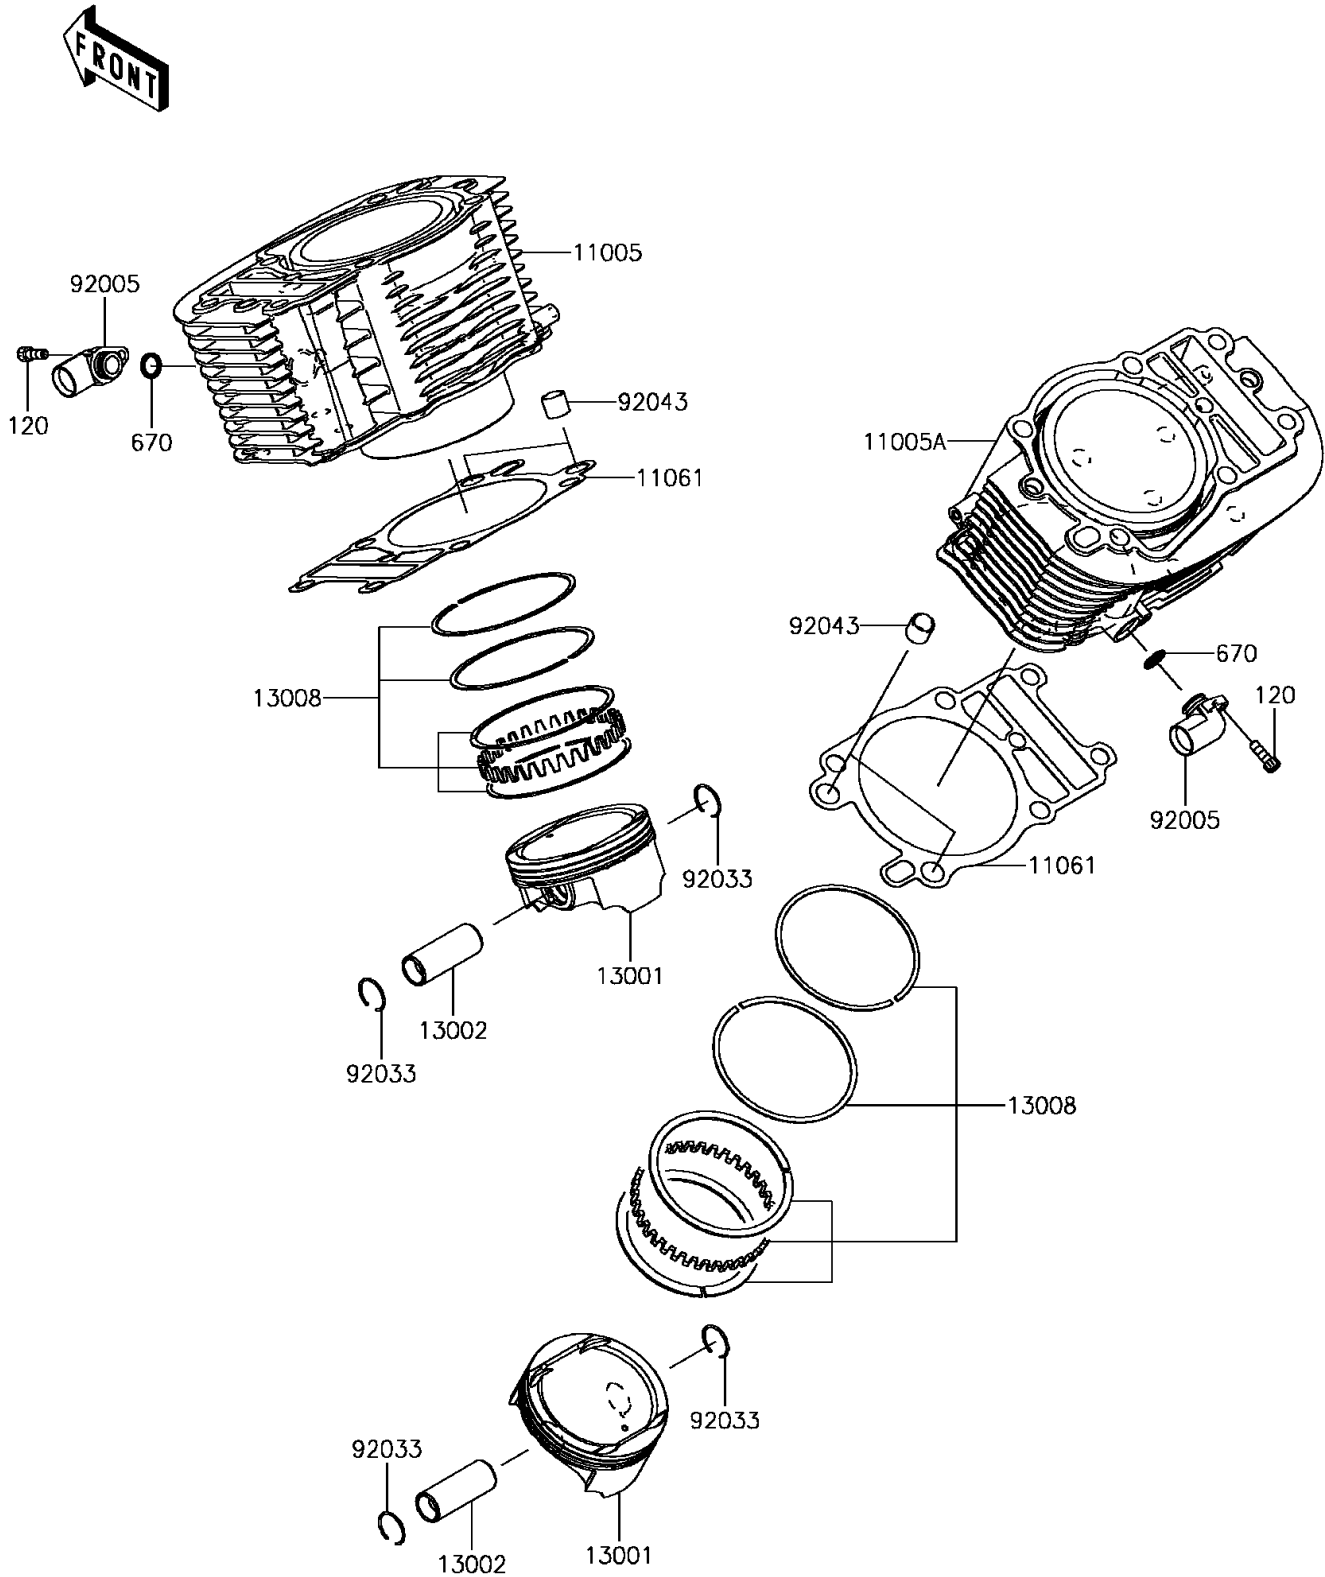

2013 Vulcan® 1700 Voyager® ABS PARTS DIAGRAM

Cylinder/Piston(s)

E1120

2013 Vulcan® 1700 Voyager® ABS PARTS LIST

Cylinder/Piston(s)

ITEM NAME	PART NUMBER	QUANTITY
BOLT-SOCKET,6X18 (Ref # 120)	120CB0618	1
O RING,15MM (Ref # 670)	670B2015	1
CYLINDER-ENGINE,FR (Ref # 11005)	11005-0103	1
CYLINDER-ENGINE,RR (Ref # 11005A)	11005-0104	1
GASKET,CYLINDER BASE (Ref # 11061)	11061-0335	1
PISTON-ENGINE (Ref # 13001)	13001-0124	1
PIN-PISTON (Ref # 13002)	13002-0023	1
RING-SET-PISTON (Ref # 13008)	13008-0044	1
FITTING (Ref # 92005)	92005-0098	1
RING-SNAP (Ref # 92033)	92033-3721	1
PIN,13X16X14 (Ref # 92043)	92043-1608	1