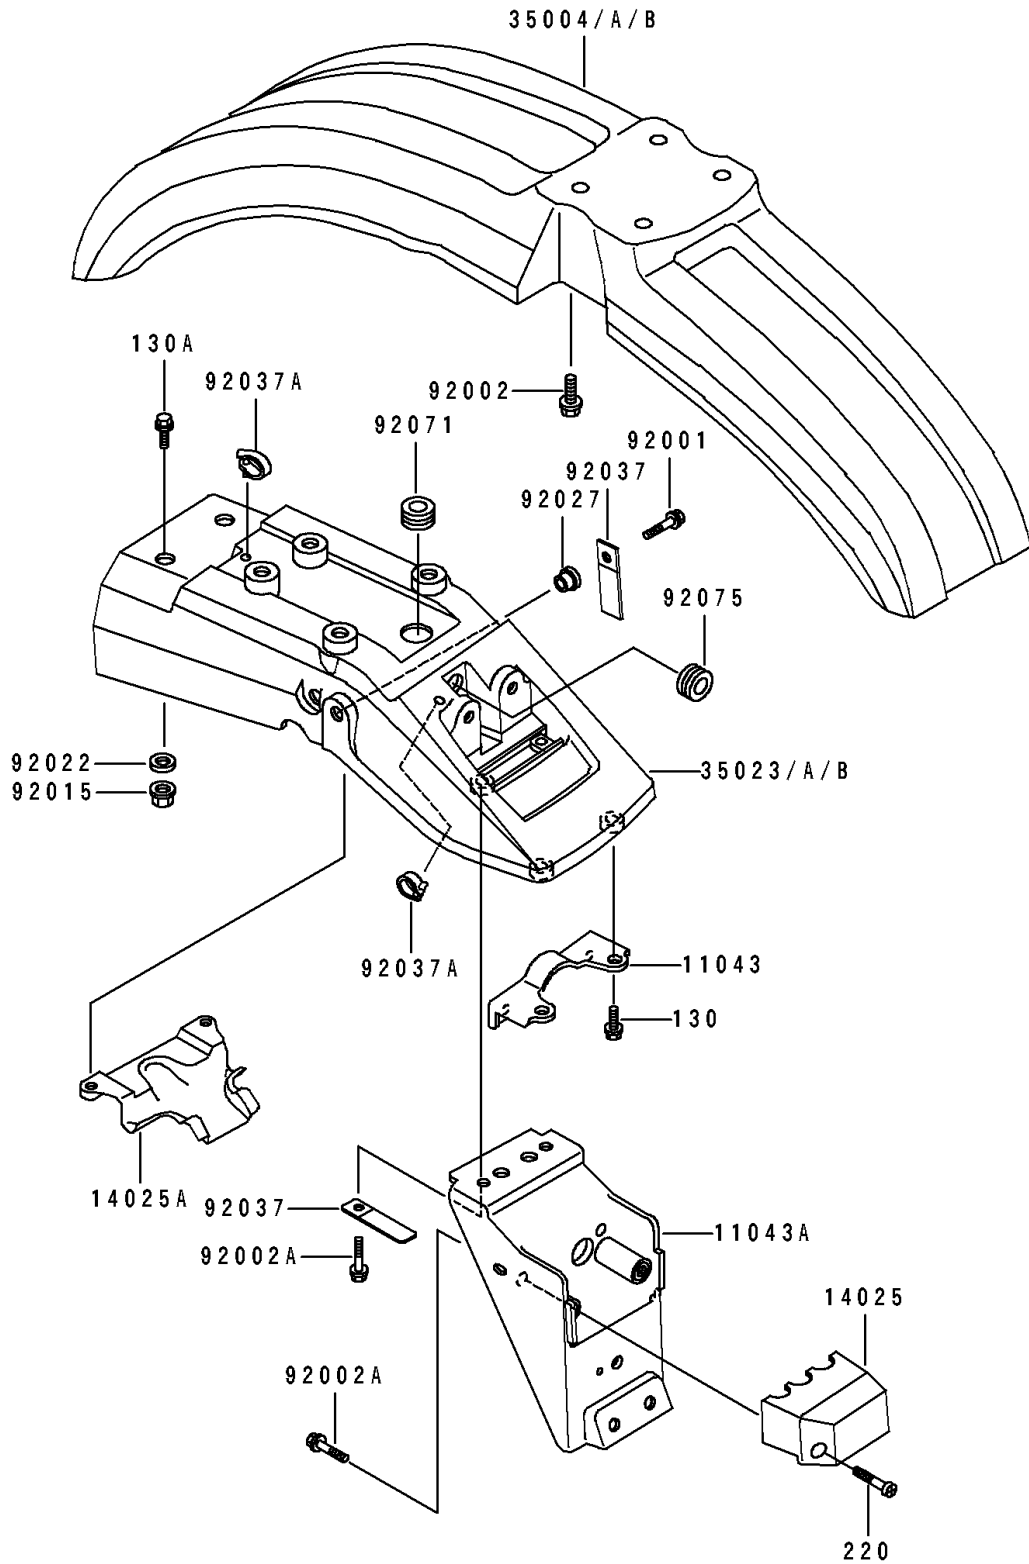

1995 KLR250 PARTS DIAGRAM

Fenders

F2170

1995 KLR250 PARTS LIST

Fenders

ITEM NAME	PART NUMBER	QUANTITY
BRACKET,REAR FLAP (Ref # 11043)	11043-1734	1
BRACKET (Ref # 11043A)	11043-1827	1
COVER,LICENSE PLATE LAMP (Ref # 14025)	14025-1933	1
COVER,HARNESS (Ref # 14025A)	14025-1982	1
FENDER-FRONT,GREEN 15 (Ref # 35004)	35004-1153-51	1
FENDER-REAR,RR,GREEN 15 (Ref # 35023)	35023-1114-51	1
BOLT,6X20 (Ref # 92001)	92001-1773	1
BOLT,6X16 (Ref # 92002)	92002-1187	1
BOLT,6X16 (Ref # 92002A)	92002-1188	1
NUT,FLANGED,6MM (Ref # 92015)	92015-1367	1
WASHER,6.5X20X1.6 (Ref # 92022)	92022-1557	1
COLLAR,L=4.7 (Ref # 92027)	92027-122	1
CLAMP,WIRING HARNESS (Ref # 92037)	92037-1069	1
CLAMP,HOSE (Ref # 92037A)	92037-1163	1
GROMMET (Ref # 92071)	92071-1027	1
DAMPER (Ref # 92075)	92075-1028	1
BOLT-FLANGED (Ref # 130)	130D0608	1
BOLT-FLANGED (Ref # 130A)	130D0612	1
SCREW-PAN-CROS (Ref # 220)	220C0545	1