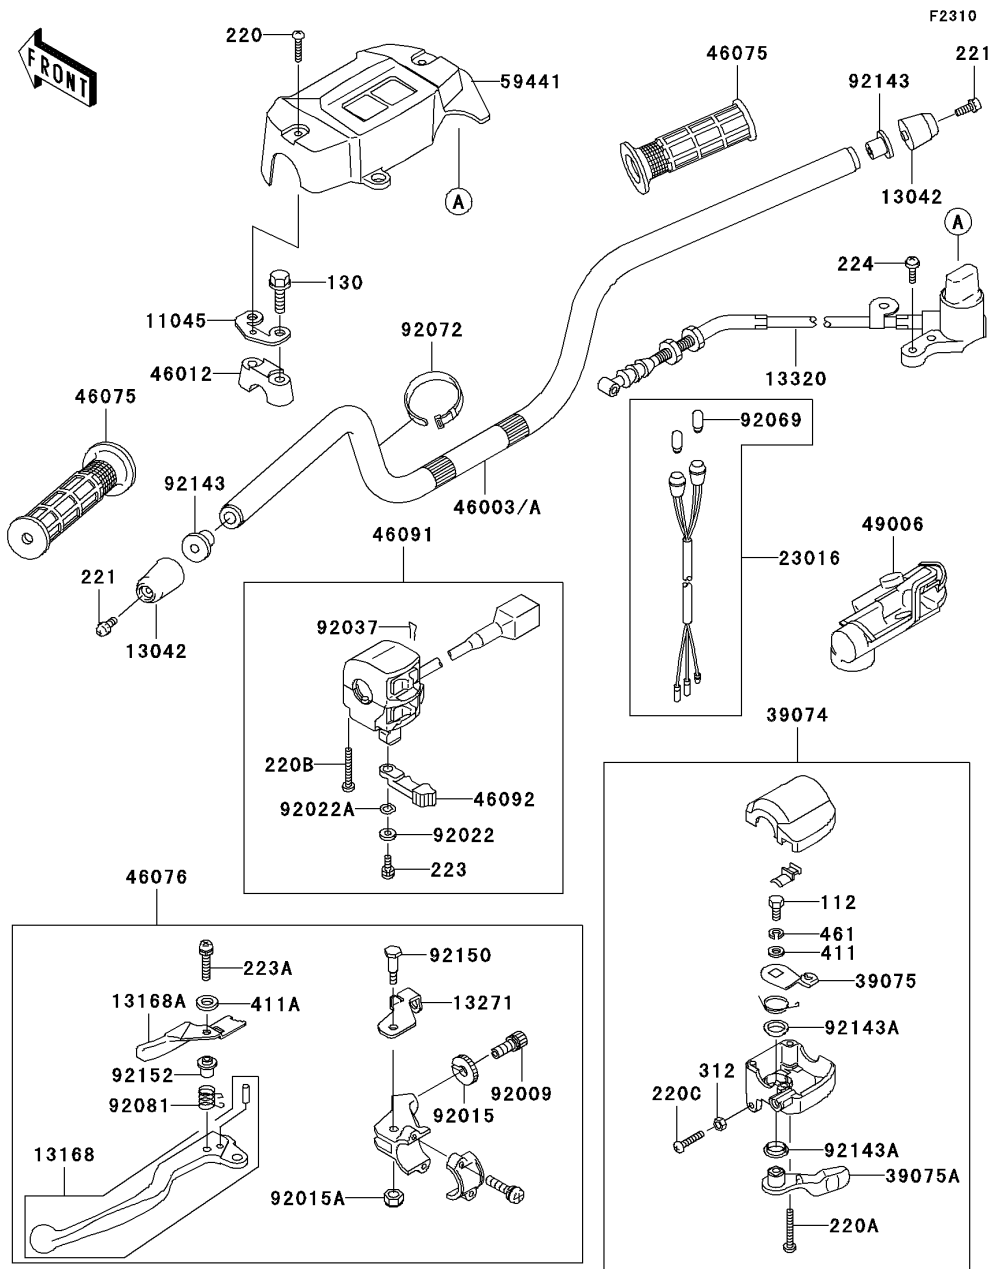

2001 Lakota™ Sport PARTS DIAGRAM

Handlebar