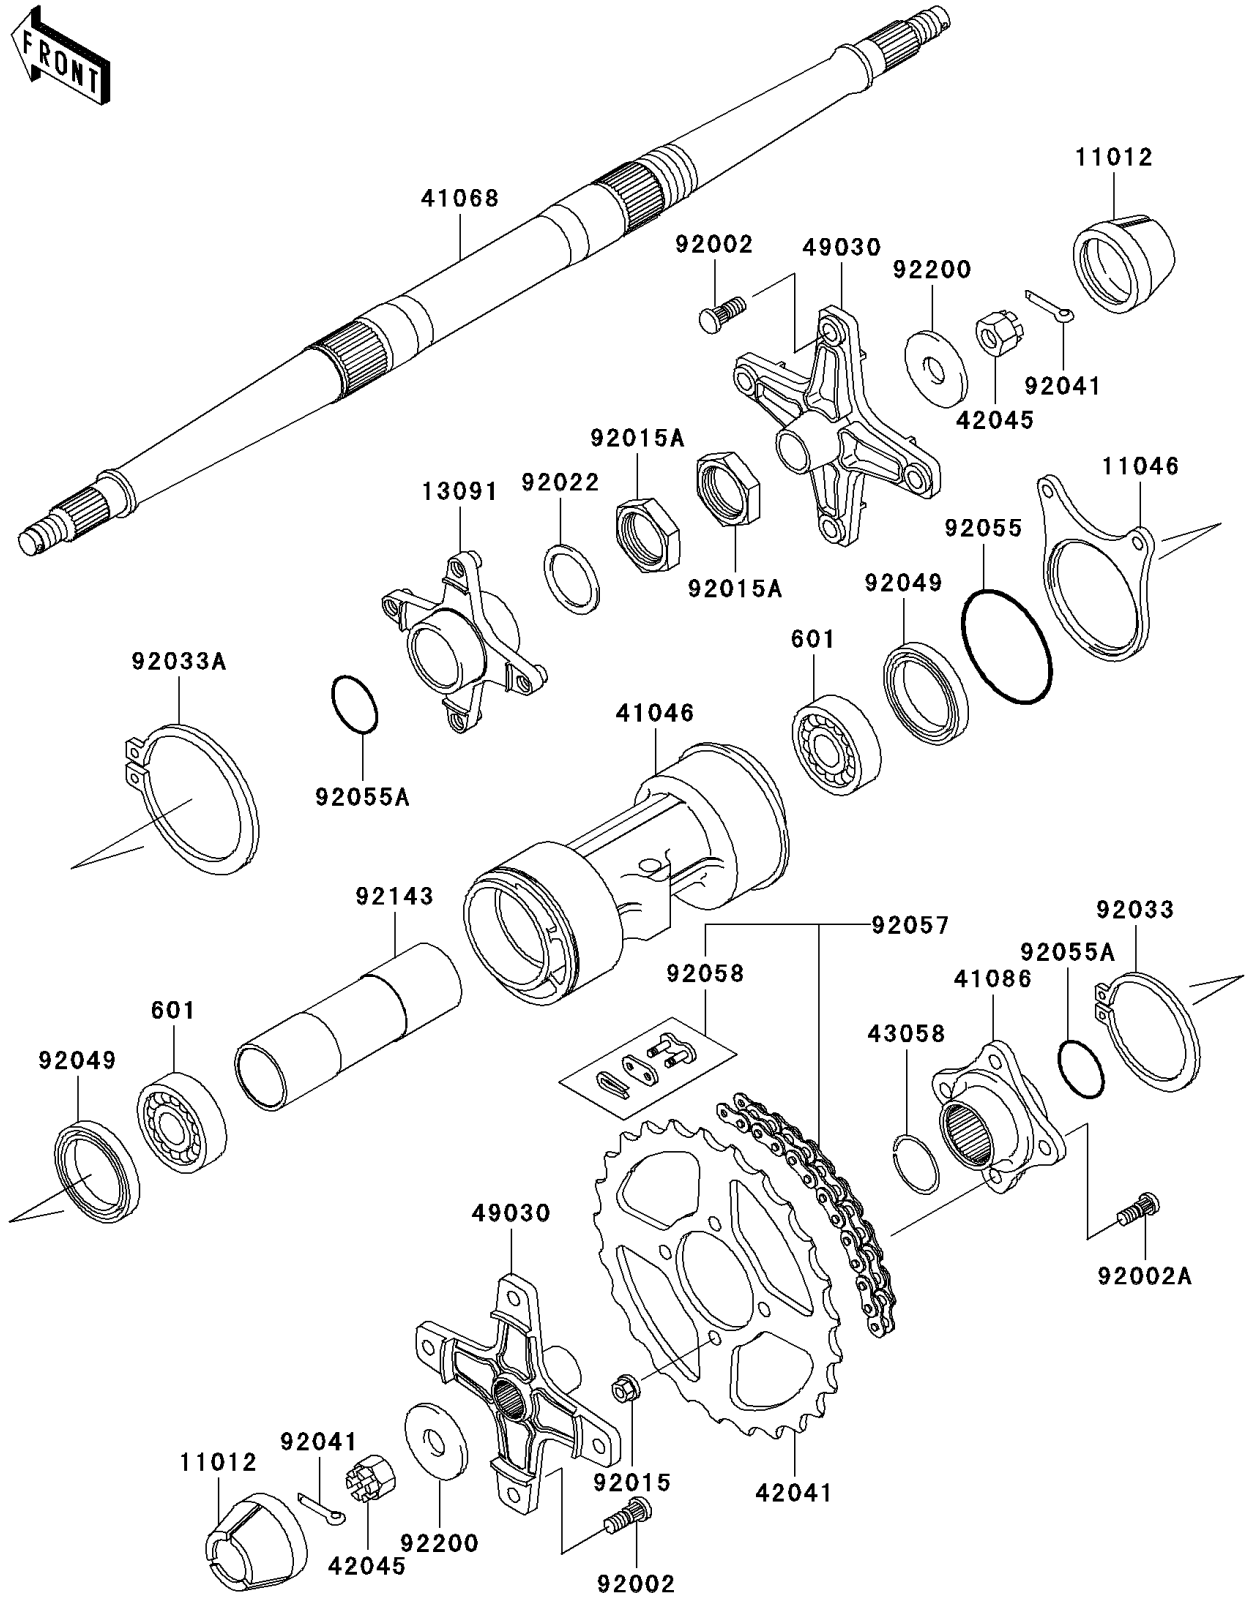

2001 Lakota™ Sport PARTS DIAGRAM

Rear Hub

F2240

2001 Lakota™ Sport PARTS LIST

Rear Hub

ITEM NAME	PART NUMBER	QUANTITY
BEARING-BALL,#6008UU (Ref # 601)	601A6008UU	1
CAP,WHEEL (Ref # 11012)	11012-1969	1
BRACKET,CALIPER (Ref # 11046)	11046-1062	1
HOLDER,DISC PLATE (Ref # 13091)	13091-1449	1
HOUSING-BEARING (Ref # 41046)	41046-1086	1
AXLE,RR (Ref # 41068)	41068-1235	1
FLANGE,REAR SPROCKET (Ref # 41086)	41086-1070	1
SPROCKET-HUB,43T (Ref # 42041)	42041-1433	1
NUT,CASTLE,18MM (Ref # 42045)	42045-018	1
RING,SNAP (Ref # 43058)	43058-1060	1
HUB,RR (Ref # 49030)	49030-1078	1
BOLT,10X30 (Ref # 92002)	92002-1388	1
BOLT,10MM (Ref # 92002A)	92002-1459	1
NUT,FLANGED,10MM (Ref # 92015)	92015-1335	1
NUT,LOCK,37MM (Ref # 92015A)	92015-1545	1
WASHER,37.5X48X2.3 (Ref # 92022)	92022-1746	1
RING-SNAP,95MM (Ref # 92033)	92033-1216	1
RING-SNAP,75MM (Ref # 92033A)	92033-1217	1
COTTER,4.0X35 (Ref # 92041)	92041-1053	1
SEAL-OIL (Ref # 92049)	92049-1237	1
RING-O,76MM (Ref # 92055)	92055-1213	1
RING-O,38MM (Ref # 92055A)	92055-1317	1
CHAIN,DRIVE,EK520SR-02X100L (Ref # 92057)	92057-1393	1
JOINT-CHAIN,DRIVE,EK520SR-02 (Ref # 92058)	92058-1060	1
COLLAR,L=159 (Ref # 92143)	92143-1036	1
WASHER,18.5X52X4.5 (Ref # 92200)	92200-1474	1