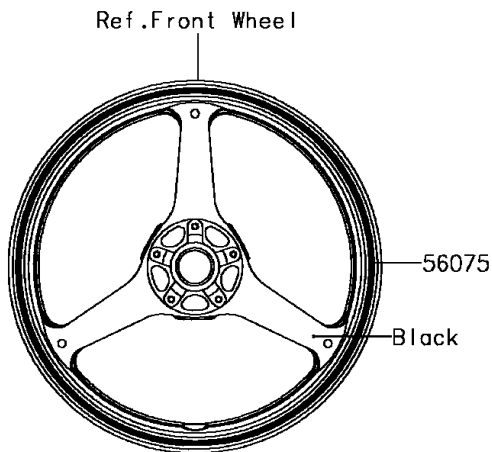

2016 PARTS DIAGRAM

Decals(Gray)(SGF)

F2861

2016 PARTS LIST

Decals(Gray)(SGF)

ITEM NAME	PART NUMBER	QUANTITY
MARK,FUEL TANK,NINJA (Ref # 56054)	56054-1903	1
MARK,SIDE COWL.,ZX10R (Ref # 56054A)	56054-2003	1
MARK,LWR COWL.,LH,KAWASAKI (Ref # 56054B)	56054-2004	1
MARK,LWR COWL.,RH,KAWASAKI (Ref # 56054C)	56054-2005	1
MARK,UPP COWL.,KAWASAKI (Ref # 56054D)	56054-2047	1
PATTERN,WHEEL,GREEN,4X1353 (Ref # 56075)	56075-1464	1
PATTERN,SIDE COWL.,LH (Ref # 56075A)	56075-1542	1
PATTERN,SIDE COWL.,RH (Ref # 56075B)	56075-1543	1
RIM STRIPE APPLICATOR (Ref # 57001)	57001-1752	1