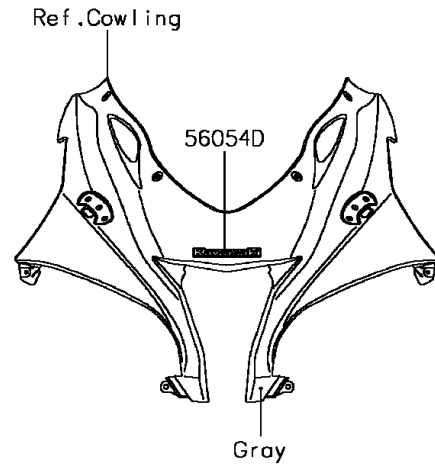

2016 PARTS DIAGRAM

Decals(Gray)(SGF)

F2861

2016 PARTS LIST

Decals(Gray)(SGF)

ITEM NAME	PART NUMBER	QUANTITY
MARK,FUEL TANK,NINJA (Ref # 56054)	56054-1903	1
MARK,SIDE COWL.,ZX10R (Ref # 56054A)	56054-2003	1
MARK,LWR COWL.,LH,KAWASAKI (Ref # 56054B)	56054-2004	1
MARK,LWR COWL.,RH,KAWASAKI (Ref # 56054C)	56054-2005	1
MARK,UPP COWL.,KAWASAKI (Ref # 56054D)	56054-2047	1
PATTERN,WHEEL,GREEN,4X1353 (Ref # 56075)	56075-1464	1
PATTERN,SIDE COWL.,LH (Ref # 56075A)	56075-1542	1
PATTERN,SIDE COWL.,RH (Ref # 56075B)	56075-1543	1
RIM STRIPE APPLICATOR (Ref # 57001)	57001-1752	1