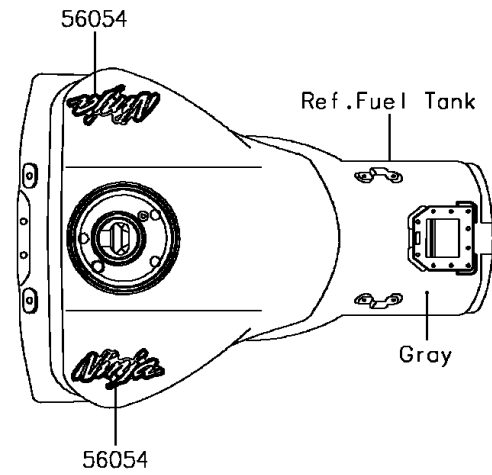

2016 PARTS DIAGRAM

Decals(Gray)(SGF)

F2861

2016 PARTS LIST

Decals(Gray)(SGF)

ITEM NAME	PART NUMBER	QUANTITY
MARK,FUEL TANK,NINJA (Ref # 56054)	56054-1903	1
MARK,SIDE COWL.,ZX10R (Ref # 56054A)	56054-2003	1
MARK,LWR COWL.,LH,KAWASAKI (Ref # 56054B)	56054-2004	1
MARK,LWR COWL.,RH,KAWASAKI (Ref # 56054C)	56054-2005	1
MARK,UPP COWL.,KAWASAKI (Ref # 56054D)	56054-2047	1
PATTERN,WHEEL,GREEN,4X1353 (Ref # 56075)	56075-1464	1
PATTERN,SIDE COWL.,LH (Ref # 56075A)	56075-1542	1
PATTERN,SIDE COWL.,RH (Ref # 56075B)	56075-1543	1
RIM STRIPE APPLICATOR (Ref # 57001)	57001-1752	1