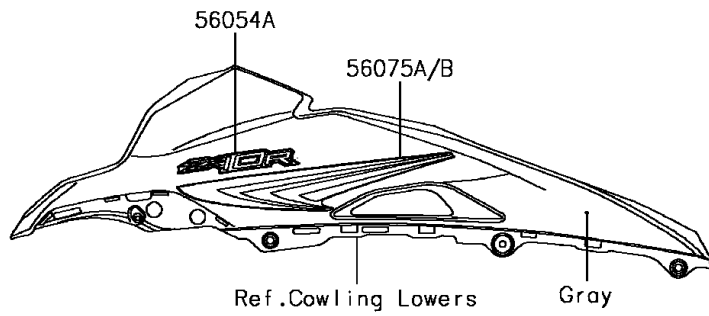

2016 PARTS DIAGRAM

Decals(Gray)(SGF)

F2861

2016 PARTS LIST

Decals(Gray)(SGF)

ITEM NAME	PART NUMBER	QUANTITY
MARK,FUEL TANK,NINJA (Ref # 56054)	56054-1903	1
MARK,SIDE COWL.,ZX10R (Ref # 56054A)	56054-2003	1
MARK,LWR COWL.,LH,KAWASAKI (Ref # 56054B)	56054-2004	1
MARK,LWR COWL.,RH,KAWASAKI (Ref # 56054C)	56054-2005	1
MARK,UPP COWL.,KAWASAKI (Ref # 56054D)	56054-2047	1
PATTERN,WHEEL,GREEN,4X1353 (Ref # 56075)	56075-1464	1
PATTERN,SIDE COWL.,LH (Ref # 56075A)	56075-1542	1
PATTERN,SIDE COWL.,RH (Ref # 56075B)	56075-1543	1
RIM STRIPE APPLICATOR (Ref # 57001)	57001-1752	1