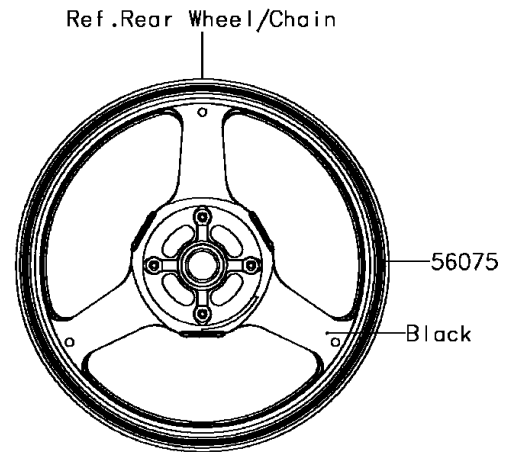

2016 PARTS DIAGRAM

Decals(Gray)(SGF)

F2861

2016 PARTS LIST

Decals(Gray)(SGF)

ITEM NAME	PART NUMBER	QUANTITY
MARK,FUEL TANK,NINJA (Ref # 56054)	56054-1903	1
MARK,SIDE COWL.,ZX10R (Ref # 56054A)	56054-2003	1
MARK,LWR COWL.,LH,KAWASAKI (Ref # 56054B)	56054-2004	1
MARK,LWR COWL.,RH,KAWASAKI (Ref # 56054C)	56054-2005	1
MARK,UPP COWL.,KAWASAKI (Ref # 56054D)	56054-2047	1
PATTERN,WHEEL,GREEN,4X1353 (Ref # 56075)	56075-1464	1
PATTERN,SIDE COWL.,LH (Ref # 56075A)	56075-1542	1
PATTERN,SIDE COWL.,RH (Ref # 56075B)	56075-1543	1
RIM STRIPE APPLICATOR (Ref # 57001)	57001-1752	1