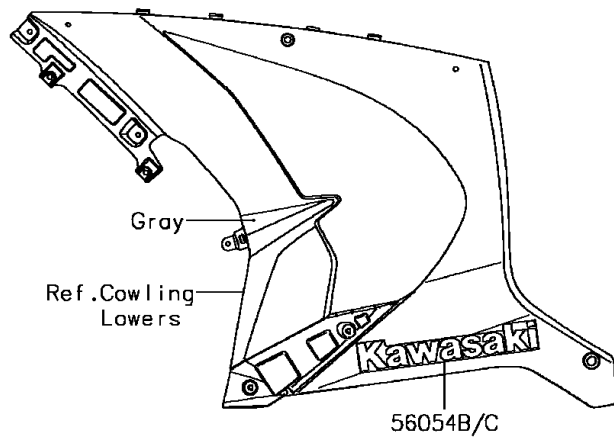

2016 PARTS DIAGRAM

Decals(Gray)(SGF)

F2861

2016 PARTS LIST

Decals(Gray)(SGF)

ITEM NAME	PART NUMBER	QUANTITY
MARK,FUEL TANK,NINJA (Ref # 56054)	56054-1903	1
MARK,SIDE COWL.,ZX10R (Ref # 56054A)	56054-2003	1
MARK,LWR COWL.,LH,KAWASAKI (Ref # 56054B)	56054-2004	1
MARK,LWR COWL.,RH,KAWASAKI (Ref # 56054C)	56054-2005	1
MARK,UPP COWL.,KAWASAKI (Ref # 56054D)	56054-2047	1
PATTERN,WHEEL,GREEN,4X1353 (Ref # 56075)	56075-1464	1
PATTERN,SIDE COWL.,LH (Ref # 56075A)	56075-1542	1
PATTERN,SIDE COWL.,RH (Ref # 56075B)	56075-1543	1
RIM STRIPE APPLICATOR (Ref # 57001)	57001-1752	1