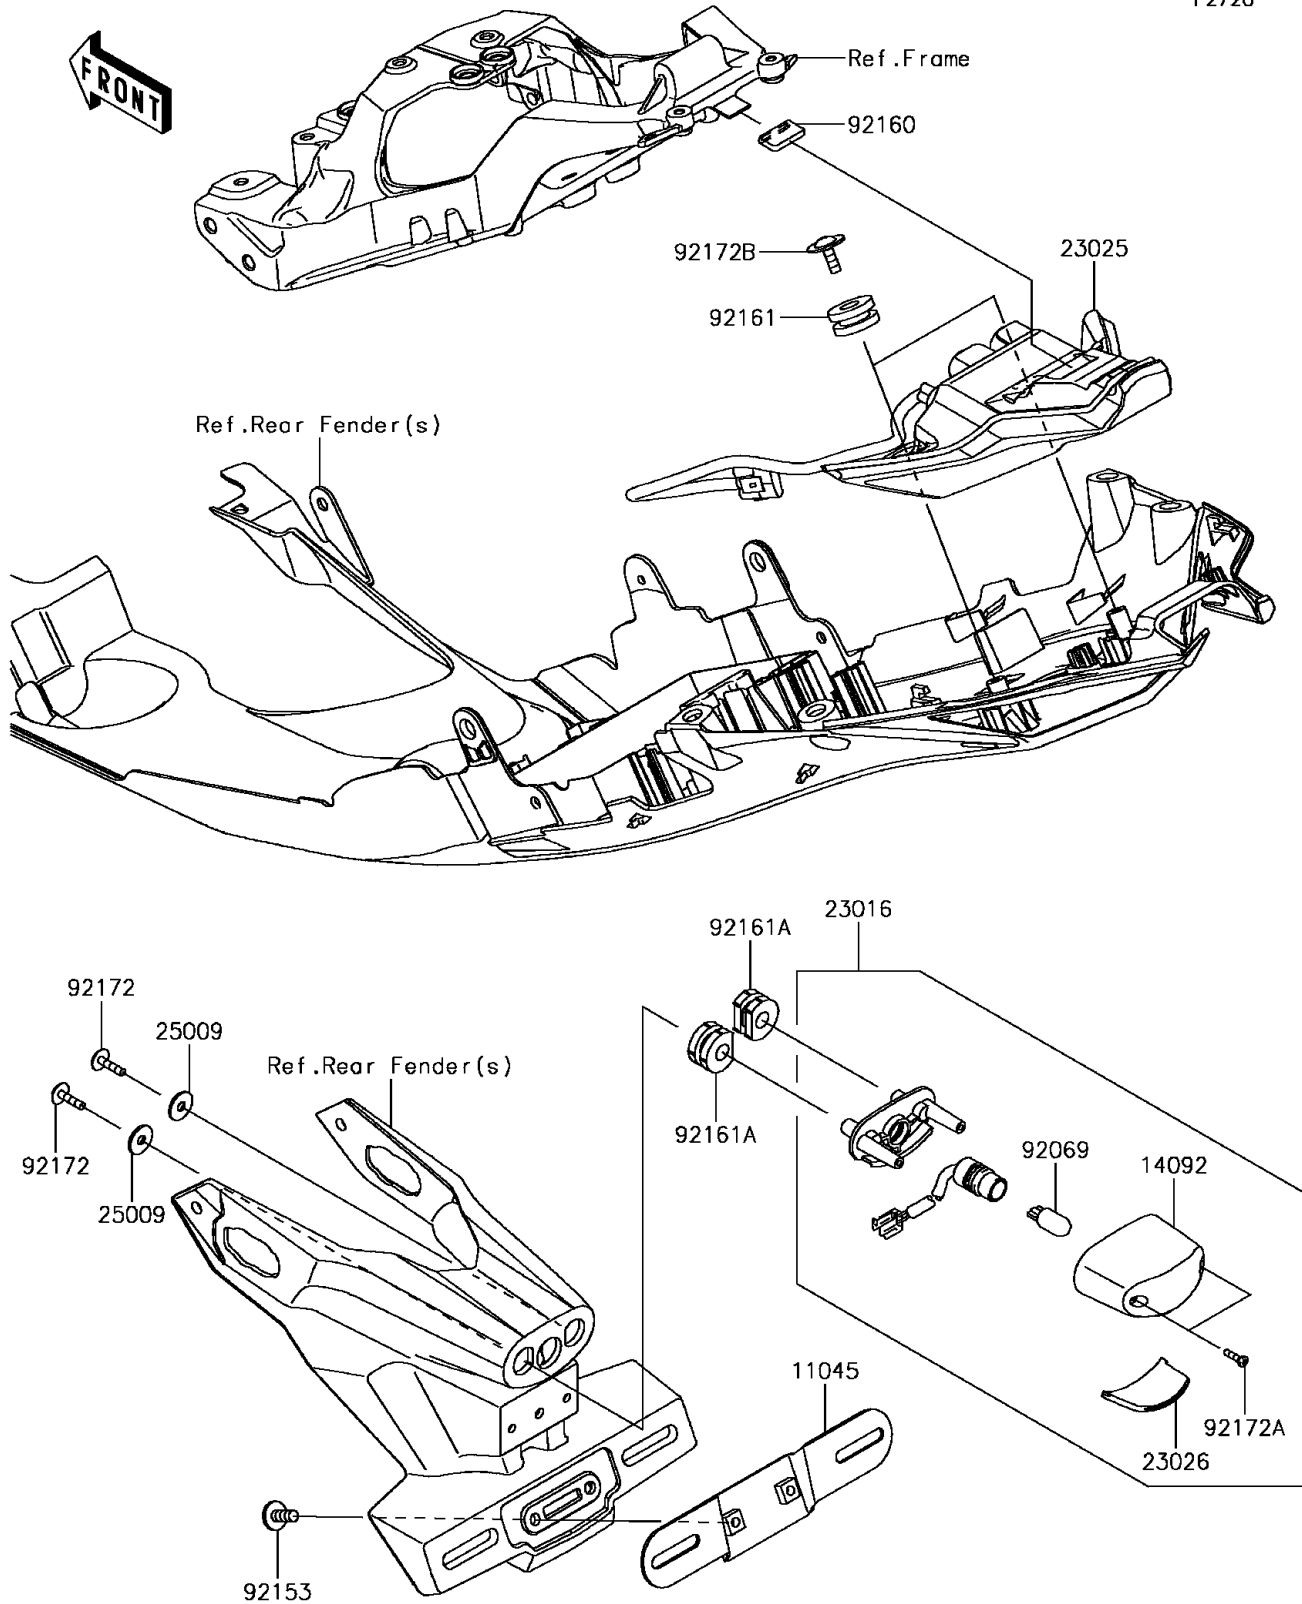

## 2016 PARTS DIAGRAM

Taillight(s)

F2720

## 2016 PARTS LIST

Taillight(s)

ITEM NAME	PART NUMBER	QUANTITY
BRACKET,LICENSE (Ref # 11045)	11045-1387	1
COVER,LICENSE LAMP (Ref # 14092)	14092-0001	1
LAMP-ASSY,LICENSE (Ref # 23016)	23016-0561	1
LAMP-TAIL,LED (Ref # 23025)	23025-0332	1
LENS,LICENCE LAMP (Ref # 23026)	23026-0023	1
WASHER,5.2X16X1.2 (Ref # 25009)	25009-004	1
BULB,12V 5W (Ref # 92069)	92069-1016	1
BOLT,SOCKET,6X14 (Ref # 92153)	92153-1446	1
DAMPER (Ref # 92160)	92160-1190	1
DAMPER (Ref # 92161)	92161-0163	1
DAMPER (Ref # 92161A)	92161-0776	1
SCREW,TAPPING,5X16 (Ref # 92172)	92172-0238	1
SCREW,TAPPING,2.9X13 (Ref # 92172A)	92172-0343	1
SCREW,TAPTITE,5X16 (Ref # 92172B)	92172-0481	1