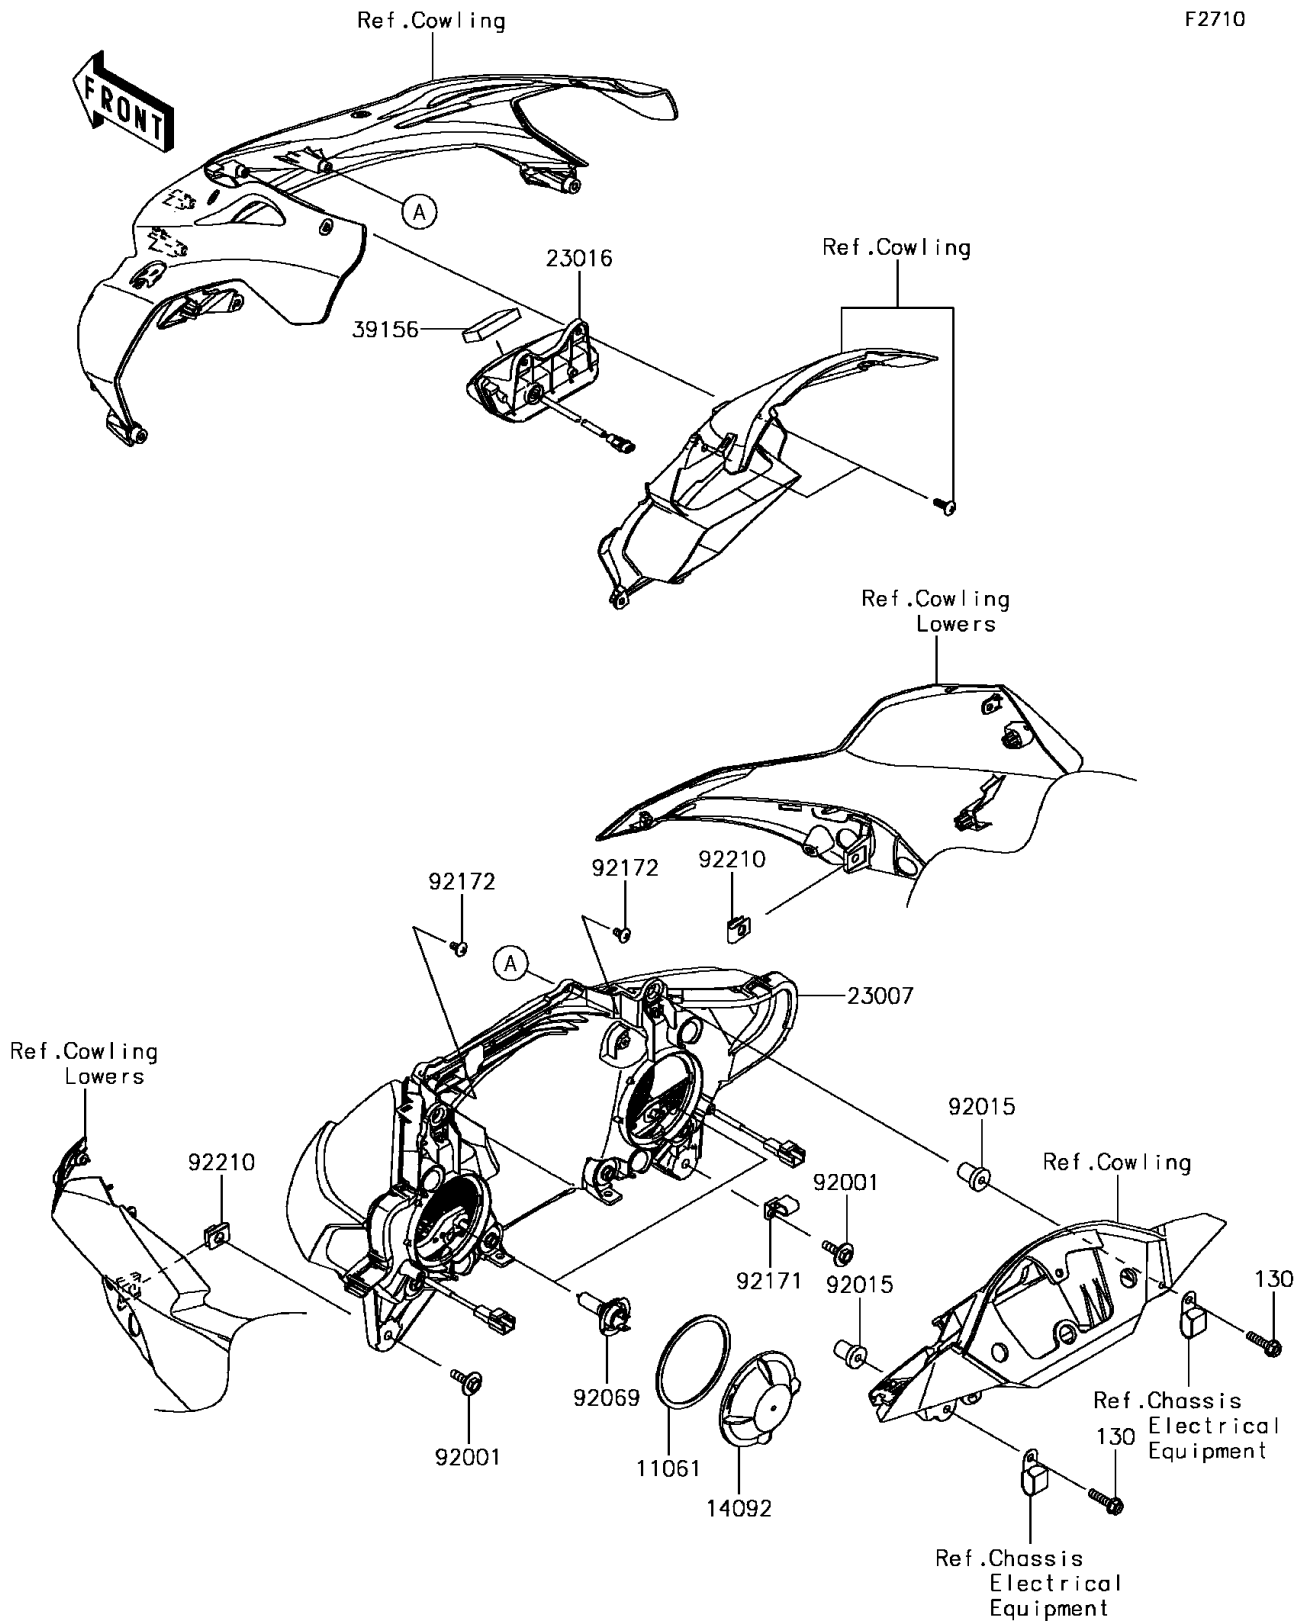

2016 PARTS DIAGRAM

Headlight(s)

F2710

2016 PARTS LIST

Headlight(s)

| ITEM NAME | PART NUMBER | QUANTITY |
|---------------------------------------|-------------|----------|
| BOLT-FLANGED,6X25 (Ref # 130) | 130BB0625 | 1 |
| GASKET (Ref # 11061) | 11061-0746 | 1 |
| COVER,HEAD LAMP (Ref # 14092) | 14092-0793 | 1 |
| LENS-COMP (Ref # 23007) | 23007-0203 | 1 |
| LAMP-ASSY,POSITION LAMP (Ref # 23016) | 23016-0045 | 1 |
| PAD,45X24X8 (Ref # 39156) | 39156-2113 | 1 |
| BOLT,UPSET-WP,6X22 (Ref # 92001) | 92001-1774 | 1 |
| NUT,RUBBER,6MM (Ref # 92015) | 92015-1692 | 1 |
| BULB,12V 55W,H7 (Ref # 92069) | 92069-0053 | 1 |
| CLAMP (Ref # 92171) | 92171-0926 | 1 |
| SCREW,TAPPING,5X10 (Ref # 92172) | 92172-0335 | 1 |
| NUT (Ref # 92210) | 92210-0130 | 1 |