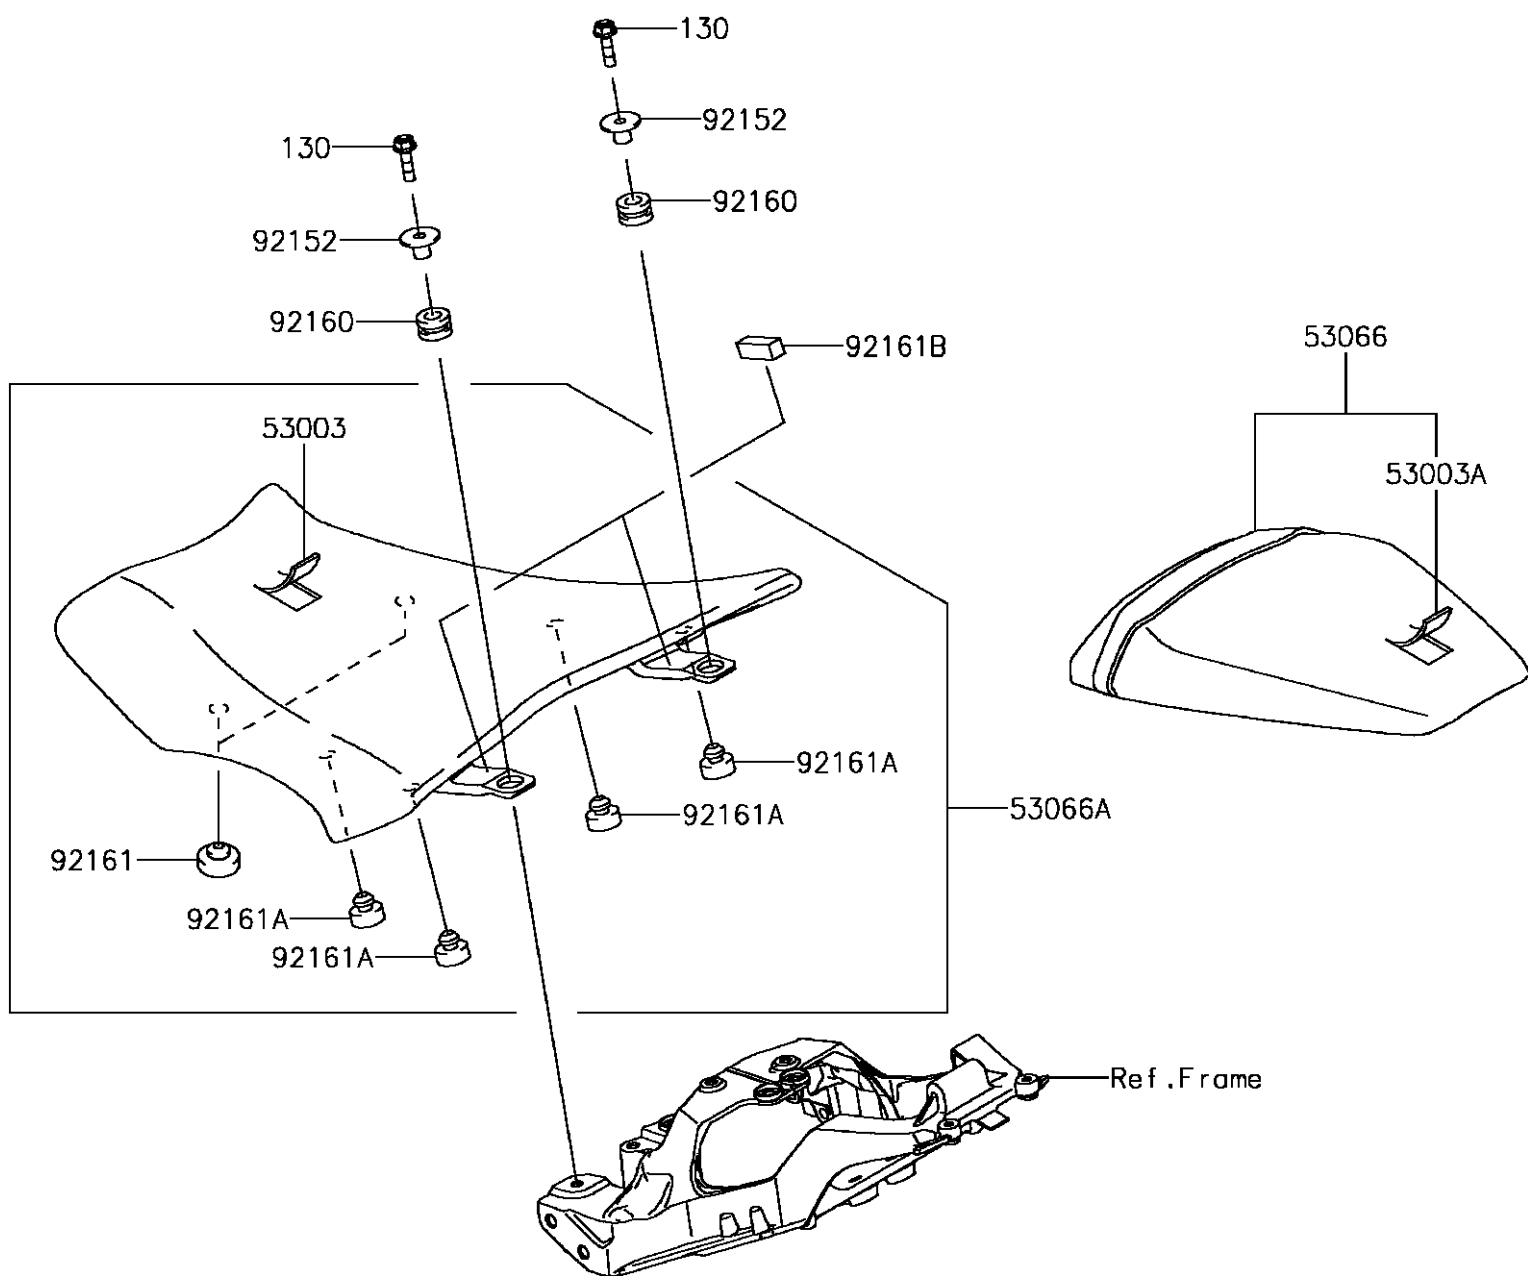

2016 PARTS DIAGRAM

Seat

F2510

2016 PARTS LIST

Seat

ITEM NAME	PART NUMBER	QUANTITY
BOLT-FLANGED,6X22 (Ref # 130)	130BA0622	1
LEATHER,FR SEAT,BLACK (Ref # 53003)	53003-0209-MA	1
LEATHER,RR SEAT,BLACK (Ref # 53003A)	53003-0420-MA	1
SEAT-ASSY,RR,BLACK/BLACK (Ref # 53066)	53066-0506-12Y	1
SEAT-ASSY,FR,BLACK (Ref # 53066A)	53066-0521-MA	1
COLLAR (Ref # 92152)	92152-0365	1
DAMPER,10X20X12 (Ref # 92160)	92160-1167	1
DAMPER,SEAT (Ref # 92161)	92161-0095	1
DAMPER (Ref # 92161A)	92161-0223	1
DAMPER,10X30X10 (Ref # 92161B)	92161-1835	1