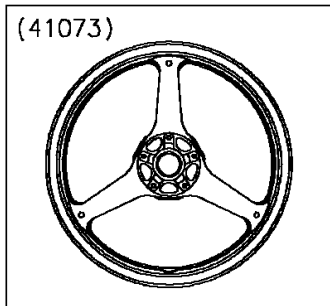

2016 PARTS DIAGRAM

Front Wheel

F2230

WOD

41073

92152B

41068

92045

92049

92152A

92045

92049

16126

92152

92152B

2016 PARTS LIST

Front Wheel

ITEM NAME	PART NUMBER	QUANTITY
VALVE (Ref # 16126)	16126-0735	1
AXLE,FR,25X205 (Ref # 41068)	41068-0594	1
WHEEL-ASSY,FR,G.BLACK (Ref # 41073)	41073-0677-18F	1
BEARING-BALL,25X47X12 (Ref # 92045)	92045-0803	1
SEAL-OIL,BJN-C2 32X47X5 (Ref # 92049)	92049-0050	1
COLLAR,FR AXLE,LH,L=44.5 (Ref # 92152)	92152-0240	1
COLLAR,FR HUB,L=115 (Ref # 92152A)	92152-0616	1
COLLAR,25X40X18 (Ref # 92152B)	92152-1947	1