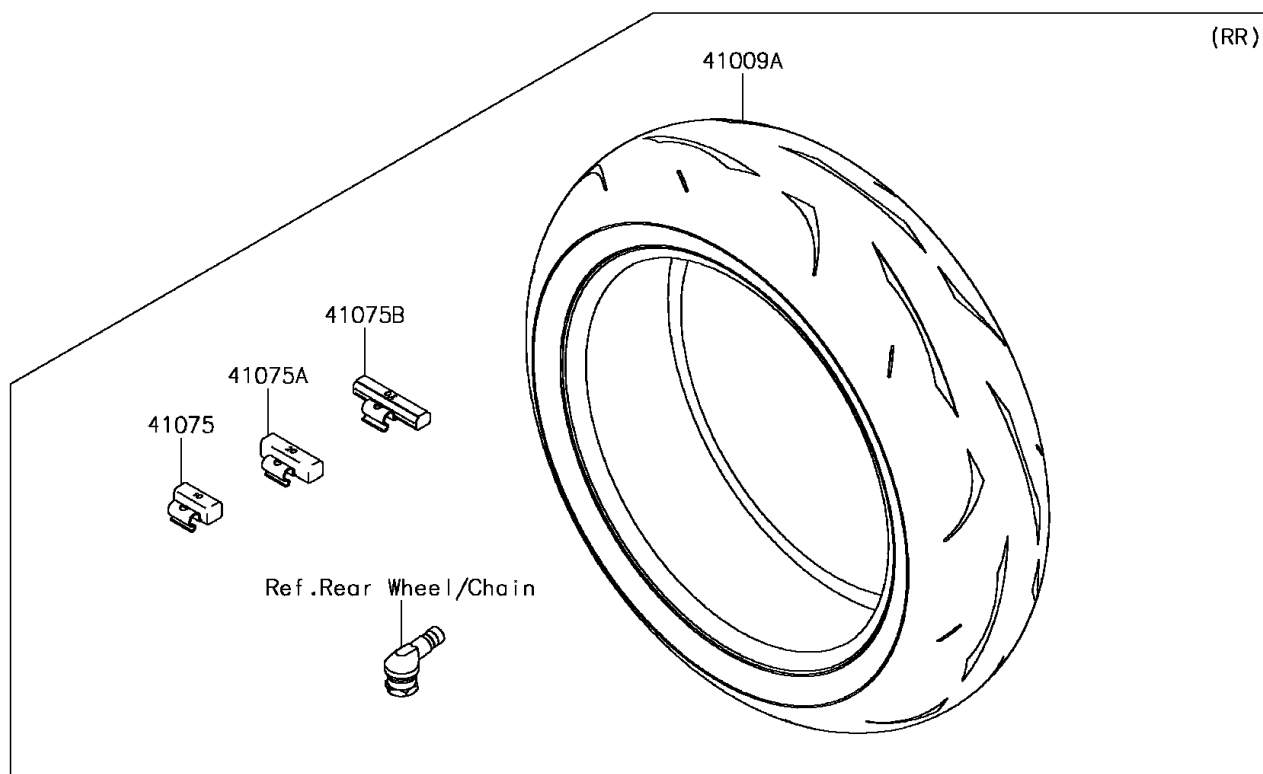

2016 PARTS DIAGRAM

Tires

F2210

2016 PARTS LIST

Tires

ITEM NAME	PART NUMBER	QUANTITY
TIRE,FR,120/70ZR17(58W),RS10F (Ref # 41009)	41009-0726	1
TIRE,RR,190/55ZR17(75W),RS10 (Ref # 41009A)	41009-0727	1
BALANCER-WHEEL,10G,SILVER (Ref # 41075)	41075-0007	1
BALANCER-WHEEL,20G,SILVER (Ref # 41075A)	41075-0008	1
BALANCER-WHEEL,30G,SILVER (Ref # 41075B)	41075-0009	1