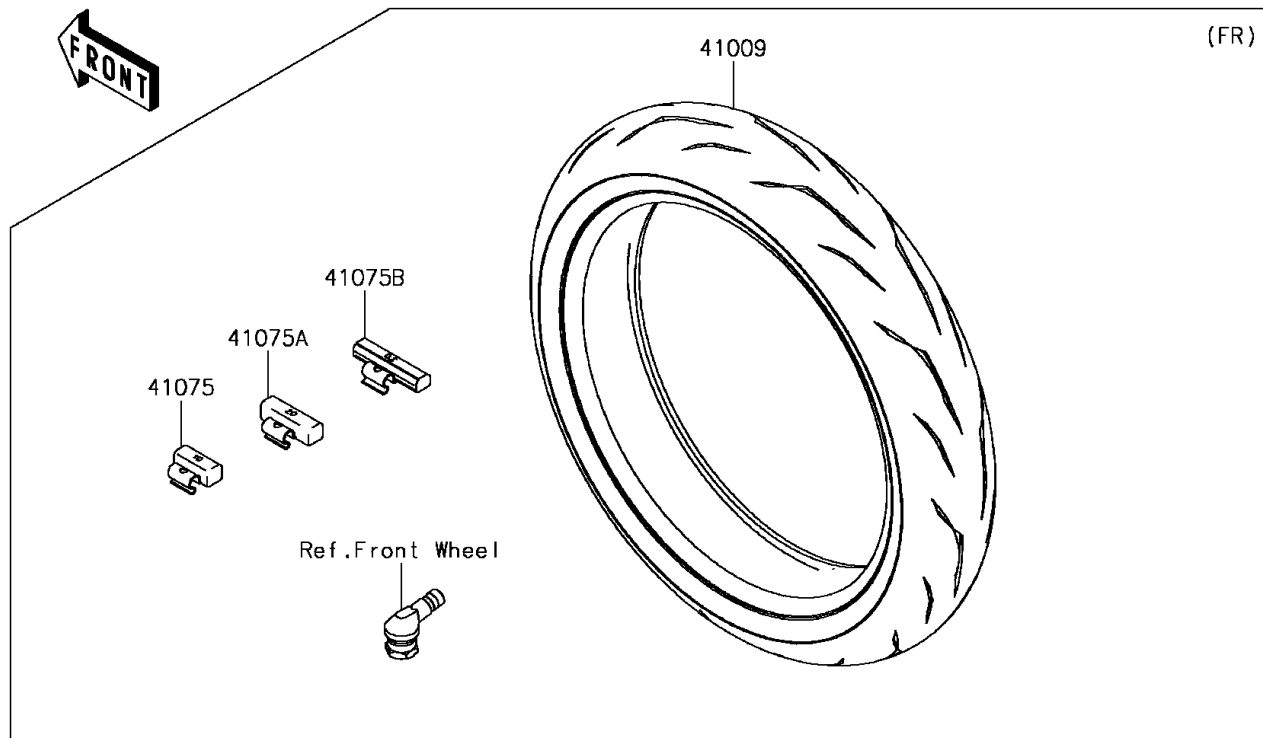

2016 PARTS DIAGRAM

Tires

F2210

2016 PARTS LIST

Tires

ITEM NAME	PART NUMBER	QUANTITY
TIRE,FR,120/70ZR17(58W),RS10F (Ref # 41009)	41009-0726	1
TIRE,RR,190/55ZR17(75W),RS10 (Ref # 41009A)	41009-0727	1
BALANCER-WHEEL,10G,SILVER (Ref # 41075)	41075-0007	1
BALANCER-WHEEL,20G,SILVER (Ref # 41075A)	41075-0008	1
BALANCER-WHEEL,30G,SILVER (Ref # 41075B)	41075-0009	1