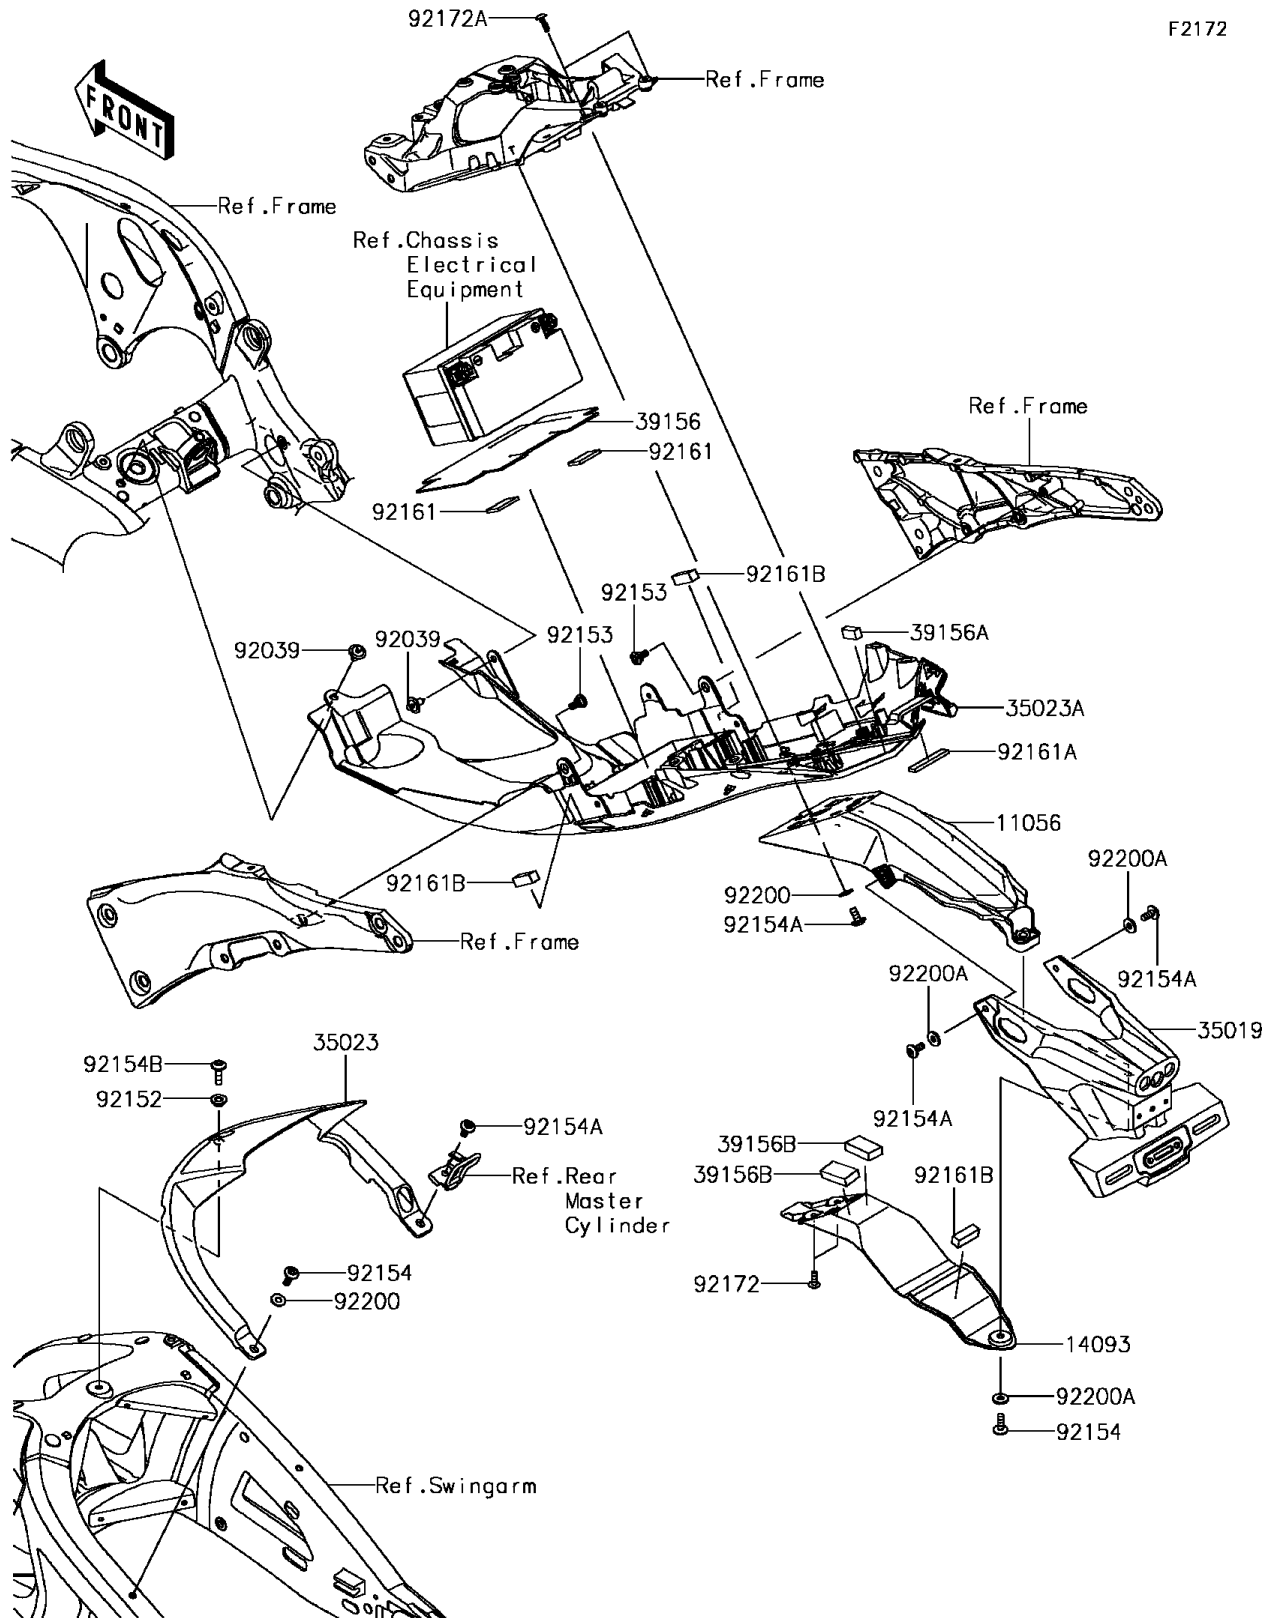

2016 PARTS DIAGRAM

Rear Fender(s)

F2172

2016 PARTS LIST

Rear Fender(s)

ITEM NAME	PART NUMBER	QUANTITY
BRACKET,FLAP (Ref # 11056)	11056-7677	1
COVER,FLAP (Ref # 14093)	14093-0336	1
FLAP (Ref # 35019)	35019-0616	1
FENDER-REAR,INNER (Ref # 35023)	35023-0188	1
FENDER-REAR (Ref # 35023A)	35023-0411	1
PAD,REAR FENDER (Ref # 39156)	39156-0754	1
PAD,20X8X10 (Ref # 39156A)	39156-1968	1
PAD,36X20X9 (Ref # 39156B)	39156-1986	1
RIVET (Ref # 92039)	92039-1289	1
COLLAR,6.5X10X6.2 (Ref # 92152)	92152-2152	1
BOLT,SOCKET,6MM (Ref # 92153)	92153-1956	1
BOLT,SOCKET,6X18 (Ref # 92154)	92154-1694	1
BOLT,SOCKET,6X14 (Ref # 92154A)	92154-1807	1
BOLT,SOCKET,6X22 (Ref # 92154B)	92154-1810	1
DAMPER,20X30X3 (Ref # 92161)	92161-0958	1
DAMPER,10X50X4 (Ref # 92161A)	92161-1834	1
DAMPER,10X30X10 (Ref # 92161B)	92161-1835	1
SCREW,TAPPING,5X16 (Ref # 92172)	92172-0175	1
SCREW,TAPPING,5X16 (Ref # 92172A)	92172-0238	1
WASHER,6.2X15X1.2 (Ref # 92200)	92200-1762	1
WASHER,6.5X16X2 (Ref # 92200A)	92200-1834	1