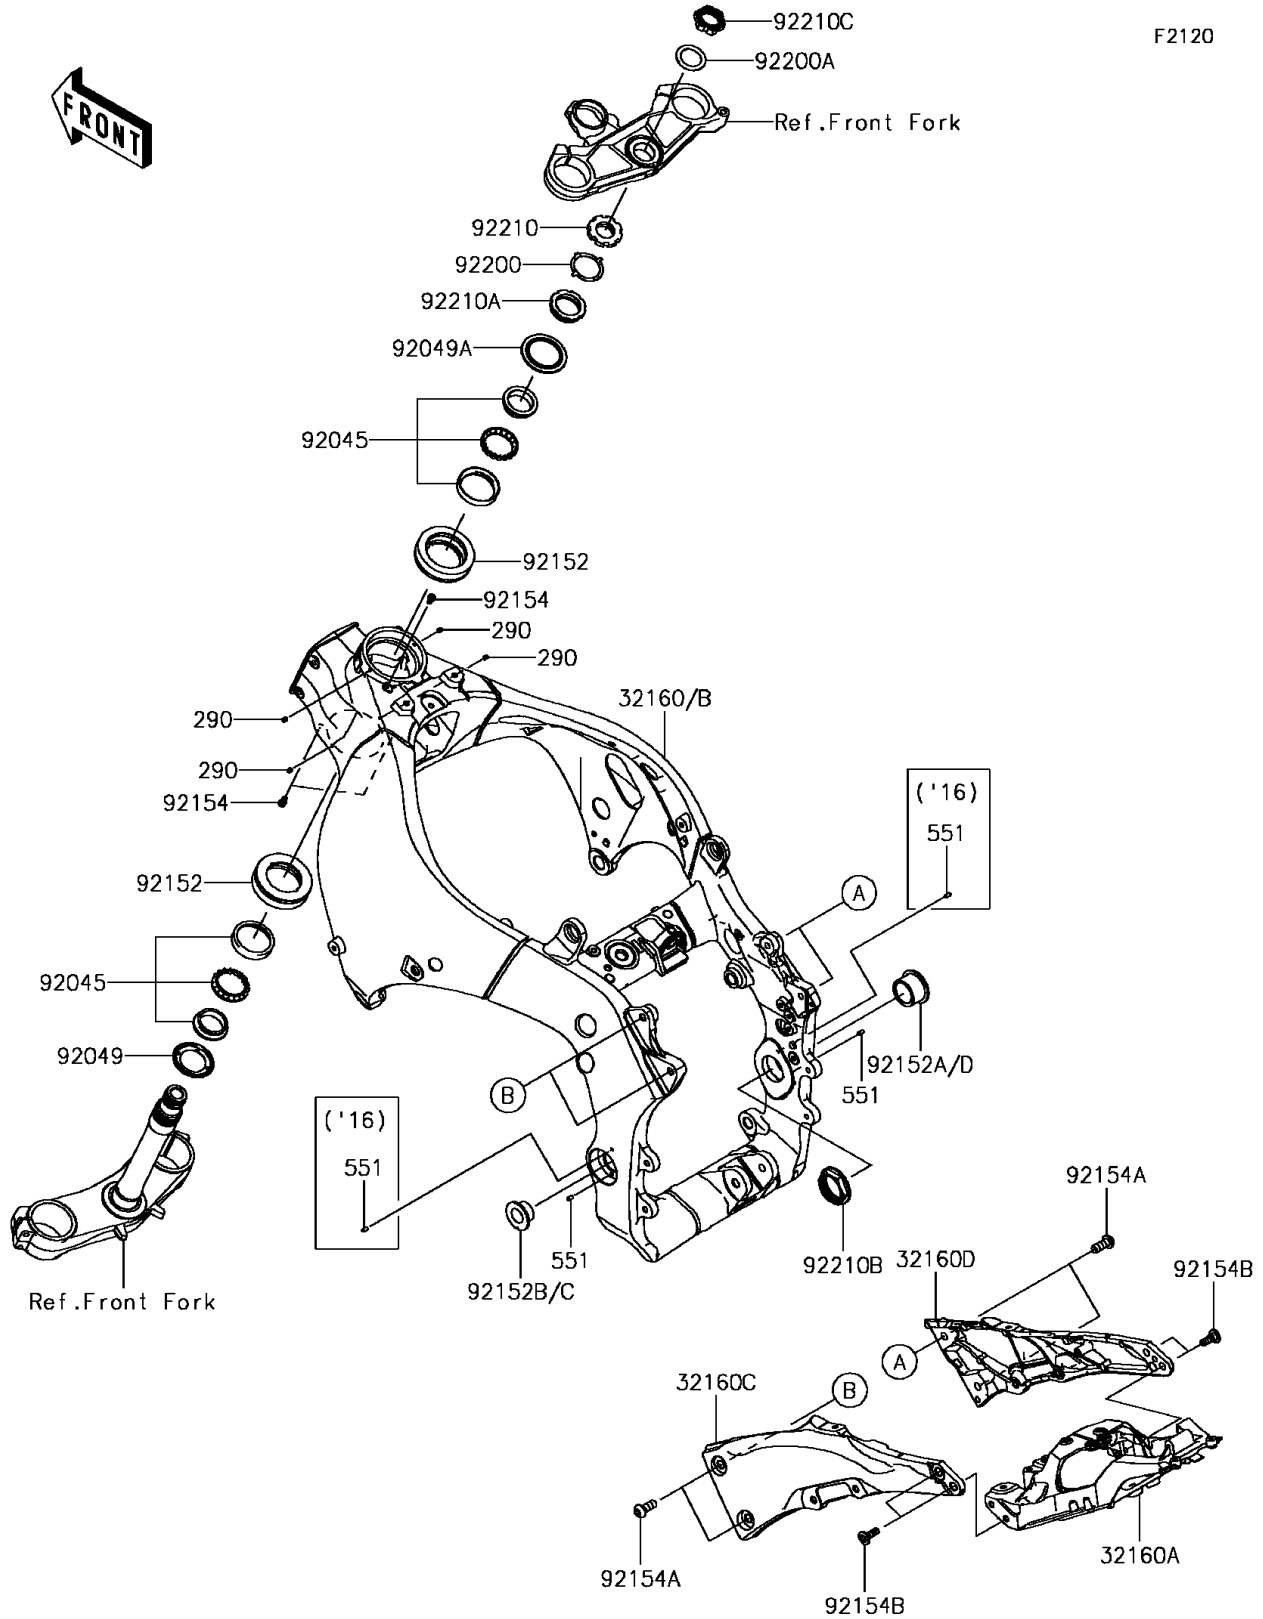

2016 PARTS DIAGRAM

Frame

2016 PARTS LIST

Frame

ITEM NAME	PART NUMBER	QUANTITY
SCREW-SET-SOCKET,5X6 (Ref # 290)	290Q0506	1
PIN-DOWEL (Ref # 551)	551R0408	1
FRAME-COMP,MAIN (Ref # 32160)	32160-0800	1
FRAME-COMP (Ref # 32160A)	32160-0801	1
FRAME-COMP,RR,LH,F.S.BLACK (Ref # 32160C)	32160-0885-18R	1
FRAME-COMP,RR,RH,F.S.BLACK (Ref # 32160D)	32160-0886-18R	1
BEARING-BALL,SF07A17PX1V1 (Ref # 92045)	92045-1384	1
SEAL-OIL,DS35X55X4 (Ref # 92049)	92049-0022	1
SEAL-OIL,43X55.5X8.6 (Ref # 92049A)	92049-0742	1
COLLAR,55X77X18.5 (Ref # 92152)	92152-2165	1
COLLAR,30X38X24 (Ref # 92152A)	92152-2168	1
COLLAR,20.5X27X17.5 (Ref # 92152B)	92152-2170	1
BOLT,SOCKET,5X10 (Ref # 92154)	92154-1642	1
BOLT,SOCKET,10X25 (Ref # 92154A)	92154-1900	1
BOLT,SOCKET,8X23 (Ref # 92154B)	92154-1901	1
WASHER (Ref # 92200)	92200-0036	1
WASHER,28.5X40X1.6 (Ref # 92200A)	92200-0595	1
NUT,35MM (Ref # 92210)	92210-0095	1
NUT,35MM (Ref # 92210A)	92210-0823	1
NUT,38MM (Ref # 92210B)	92210-1441	1
NUT,28MM (Ref # 92210C)	92210-1460	1