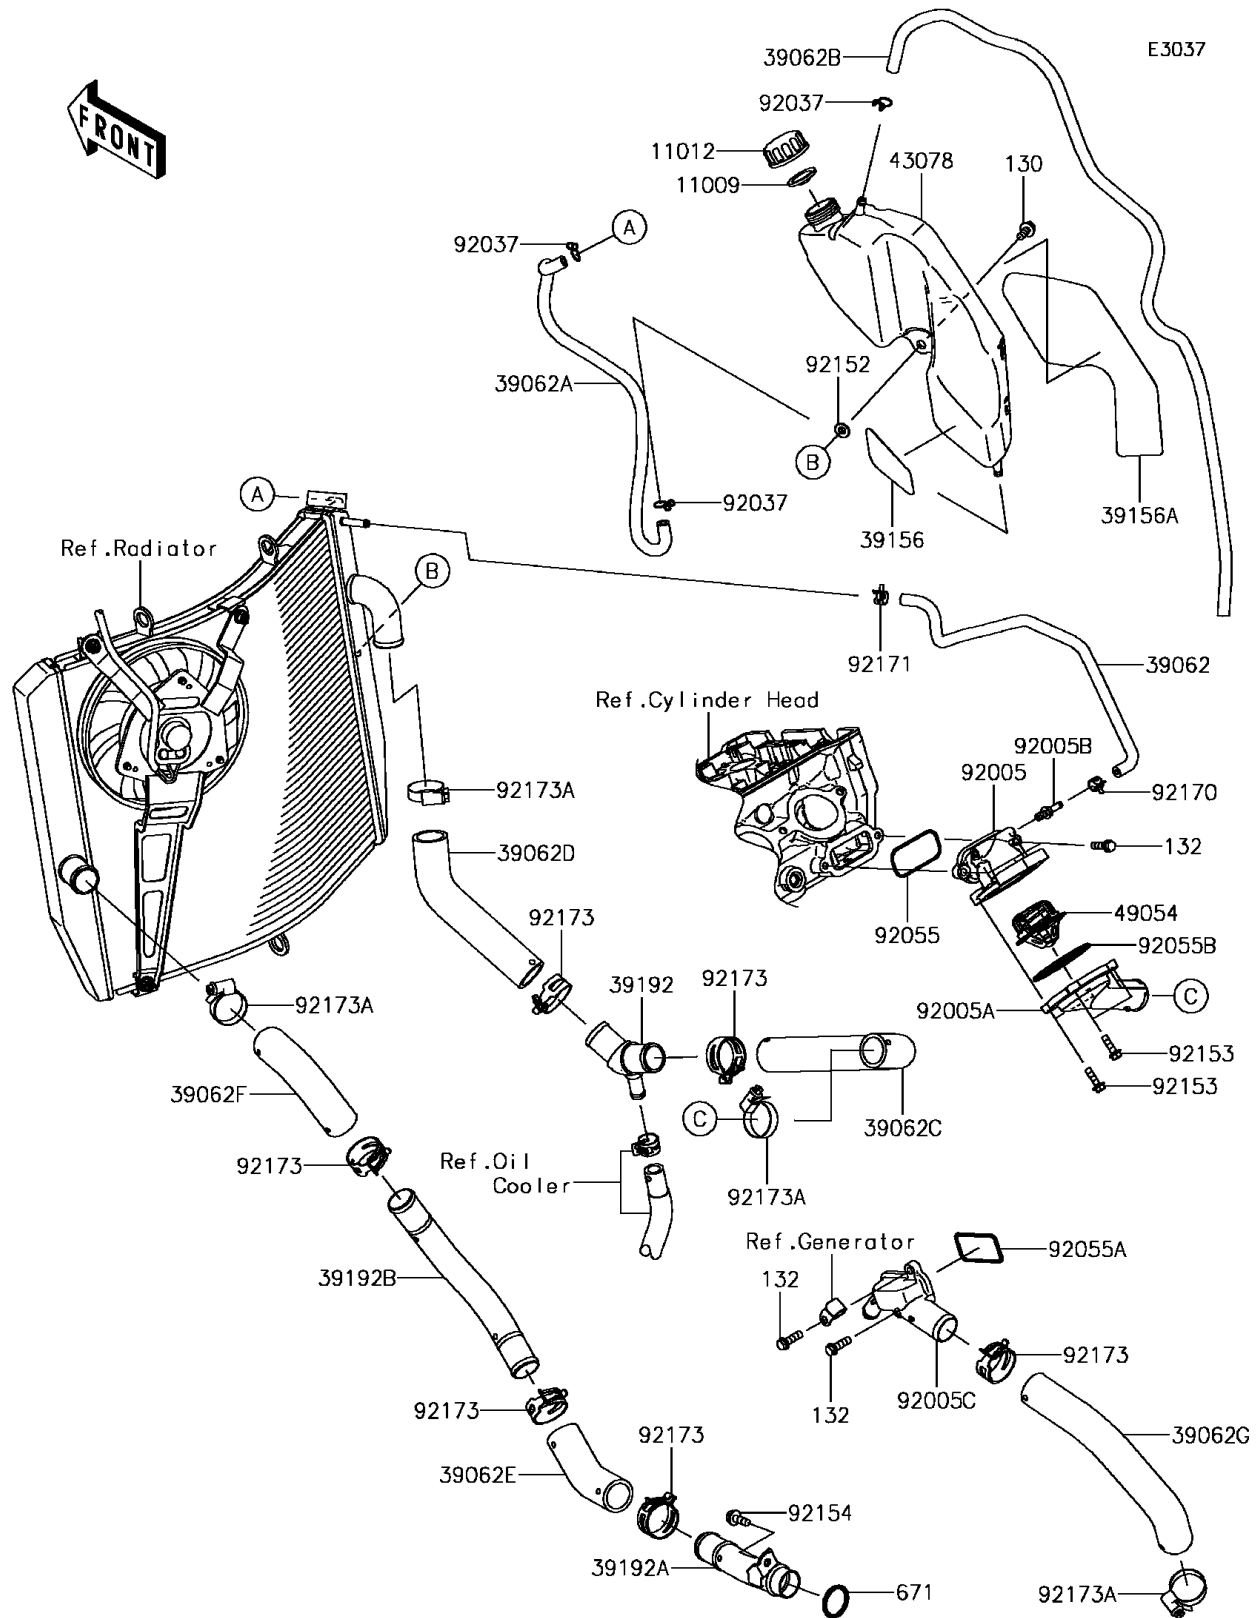

2016 PARTS DIAGRAM

Water Pipe

2016 PARTS LIST

Water Pipe

ITEM NAME	PART NUMBER	QUANTITY
BOLT-FLANGED,6X14 (Ref # 130)	130BA0614	1
BOLT-FLANGED-SMALL,6X20 (Ref # 132)	132BC0620	1
O RING,25MM (Ref # 671)	671B2525	1
GASKET,RESERVOIR TANK CAP (Ref # 11009)	11009-1145	1
CAP (Ref # 11012)	11012-1084	1
HOSE,THERMO CASE-RADIATOR (Ref # 39062)	39062-0347	1
HOSE-COOLING,RESERVOIR (Ref # 39062A)	39062-0629	1
HOSE-COOLING,OVER FLOW (Ref # 39062B)	39062-0729	1
HOSE,THERMO CAP-3WAY PIPE (Ref # 39062C)	39062-0734	1
HOSE,3WAY PIPE-RADIATOR (Ref # 39062D)	39062-0735	1
HOSE,PIPE(RAD.)-PIPE(W/PUMP) (Ref # 39062E)	39062-0736	1
HOSE,RADIATOR-PIPE(WATER PUMP) (Ref # 39062F)	39062-0737	1
HOSE,WATER PUMP-FITTING (Ref # 39062G)	39062-0738	1
PAD (Ref # 39156)	39156-1965	1
PAD (Ref # 39156A)	39156-1989	1
PIPE,3WAY (Ref # 39192)	39192-0614	1
PIPE,TUBE(RADIATOR)-WATER PUMP (Ref # 39192A)	39192-0617	1
PIPE,TUBE(RADIATOR)-TUBE(PUMP) (Ref # 39192B)	39192-0618	1
RESERVOIR (Ref # 43078)	43078-0581	1
THERMOSTAT (Ref # 49054)	49054-0004	1
FITTING,THERMO CASE (Ref # 92005)	92005-0122	1
FITTING,THERMO CAP (Ref # 92005A)	92005-0818	1
FITTING (Ref # 92005B)	92005-0826	1
FITTING (Ref # 92005C)	92005-0837	1
CLAMP,TUBE (Ref # 92037)	92037-147	1
RING-O,YP 27.6 57.6 1.9 (Ref # 92055)	92055-0021	1
RING-O (Ref # 92055A)	92055-0209	1
RING-O,53.5X2.6 (Ref # 92055B)	92055-0831	1
COLLAR (Ref # 92152)	92152-1414	1

2016 PARTS LIST

Water Pipe

ITEM NAME	PART NUMBER	QUANTITY
BOLT,FLANGED,5X18 (Ref # 92153)	92153-1588	1
BOLT,FLANGED-SMALL,6X16 (Ref # 92154)	92154-1893	1
CLAMP (Ref # 92170)	92170-1493	1
CLAMP (Ref # 92171)	92171-0719	1
CLAMP,34MM (Ref # 92173)	92173-1360	1
CLAMP (Ref # 92173A)	92173-1548	1