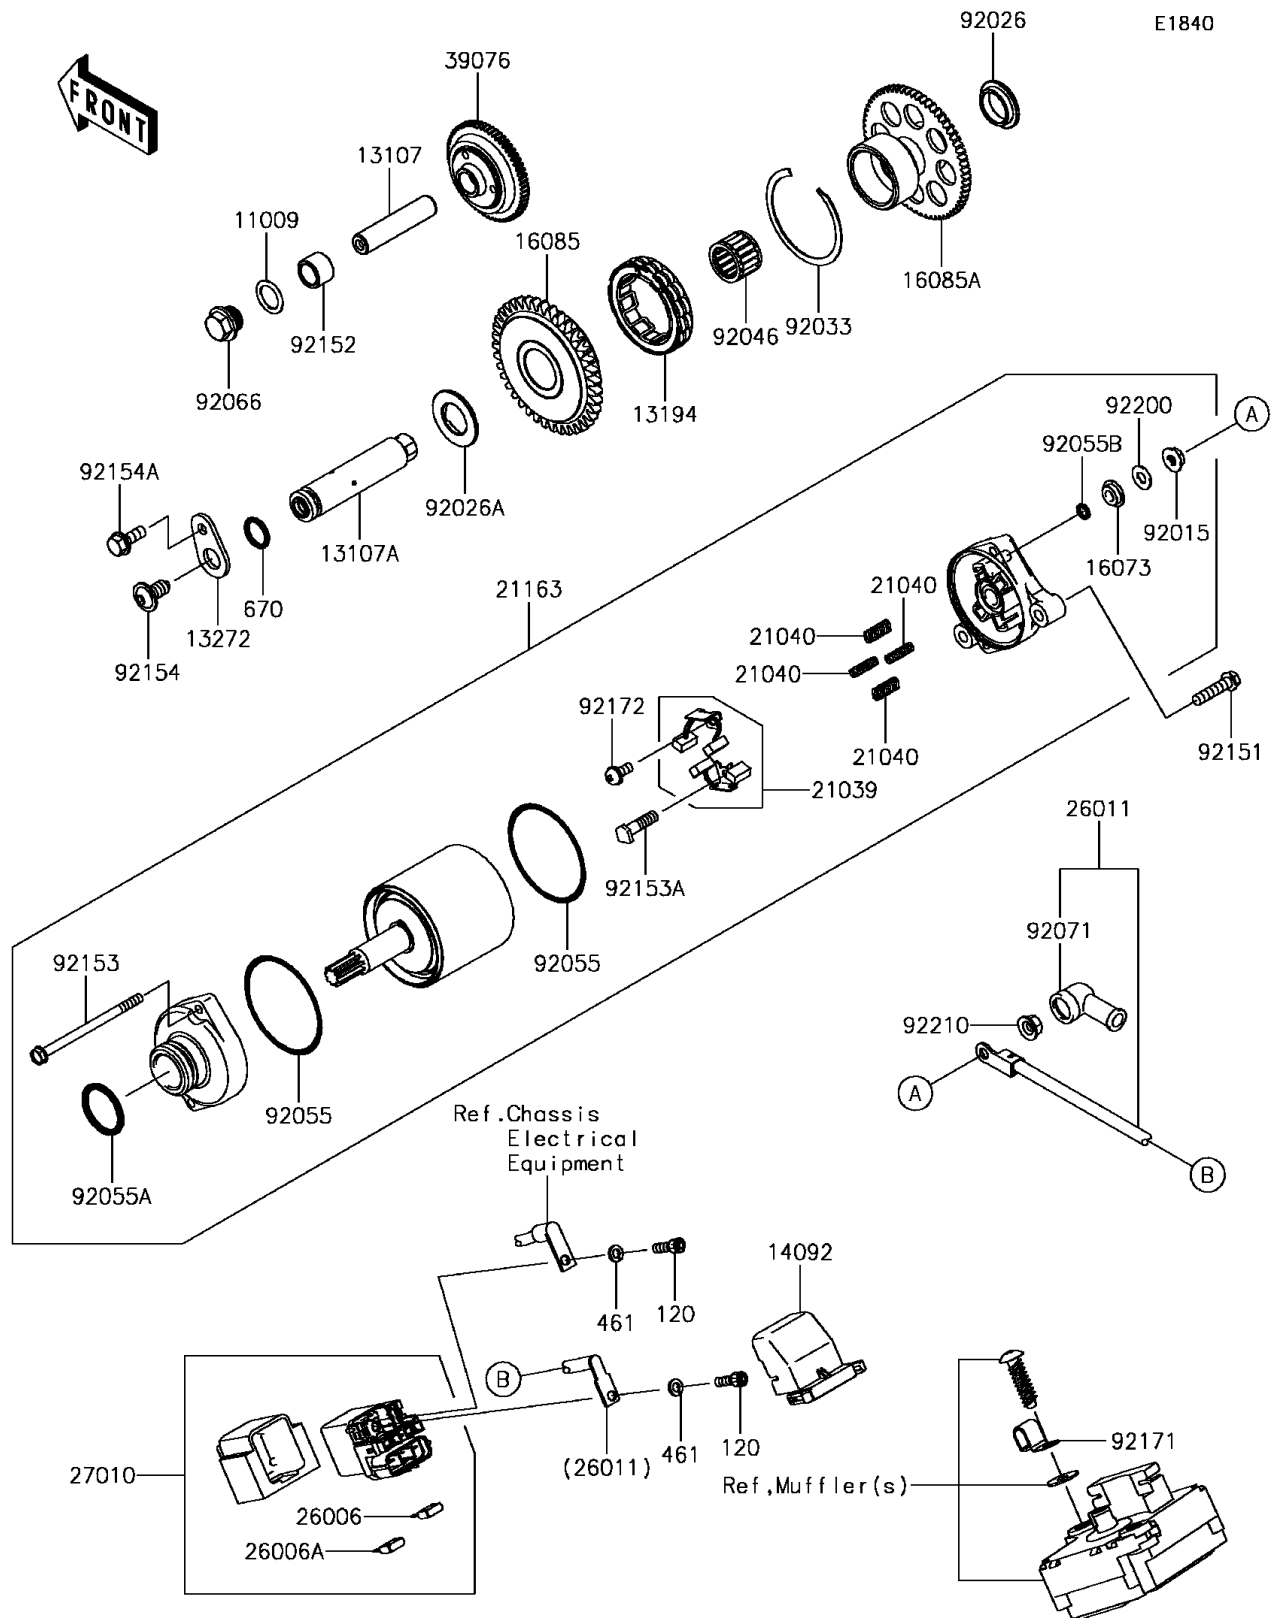

2016 PARTS DIAGRAM

Starter Motor

2016 PARTS LIST

Starter Motor

ITEM NAME	PART NUMBER	QUANTITY
BOLT-SOCKET,5X10 (Ref # 120)	120CB0510	1
WASHER-SPRING,5MM (Ref # 461)	461DB0500	1
O RING,14MM (Ref # 670)	670D2014	1
GASKET,14.3X20X1 (Ref # 11009)	11009-1238	1
SHAFT (Ref # 13107)	13107-0231	1
SHAFT,ONEWAY CLUTCH (Ref # 13107A)	13107-0837	1
CLUTCH-ONEWAY (Ref # 13194)	13194-0553	1
PLATE (Ref # 13272)	13272-1998	1
COVER (Ref # 14092)	14092-0109	1
INSULATOR (Ref # 16073)	16073-0053	1
GEAR,39T (Ref # 16085)	16085-0650	1
GEAR,62T (Ref # 16085A)	16085-0651	1
BRUSH,CARBON (Ref # 21039)	21039-0004	1
SPRING-BRUSH (Ref # 21040)	21040-0003	1
STARTER-ELECTRIC (Ref # 21163)	21163-0064	1
FUSE,MINI BLADE,15A,BLUE (Ref # 26006)	26006-0001	1
FUSE,MINI BLADE,30A,GREEN (Ref # 26006A)	26006-1080	1
WIRE-LEAD (Ref # 26011)	26011-0308	1
SWITCH (Ref # 27010)	27010-0773	1
LIMITER (Ref # 39076)	39076-0554	1
NUT,STARTER MOTOR (Ref # 92015)	92015-1476	1
SPACER,RH (Ref # 92026)	92026-0157	1
SPACER,LH (Ref # 92026A)	92026-0158	1
RING-SNAP (Ref # 92033)	92033-3731	1
BEARING-NEEDLE,18X24X17 (Ref # 92046)	92046-0624	1
RING-O (Ref # 92055)	92055-0136	1
RING-O (Ref # 92055A)	92055-1276	1
RING-O,4.5X2.0 (Ref # 92055B)	92055-1370	1
PLUG,14X8 (Ref # 92066)	92066-0837	1

2016 PARTS LIST

Starter Motor

ITEM NAME	PART NUMBER	QUANTITY
GROMMET (Ref # 92071)	92071-0024	1
BOLT,FLANGED-SMALL,6X25 (Ref # 92151)	92151-1930	1
COLLAR,12.2X17X12 (Ref # 92152)	92152-0870	1
BOLT (Ref # 92153)	92153-1850	1
BOLT (Ref # 92153A)	92153-1866	1
BOLT,SOCKET,8X16 (Ref # 92154)	92154-0397	1
BOLT,FLANGED,6X16 (Ref # 92154A)	92154-1851	1
CLAMP (Ref # 92171)	92171-0534	1
SCREW (Ref # 92172)	92172-0334	1
WASHER (Ref # 92200)	92200-0386	1
NUT,6MM (Ref # 92210)	92210-0188	1