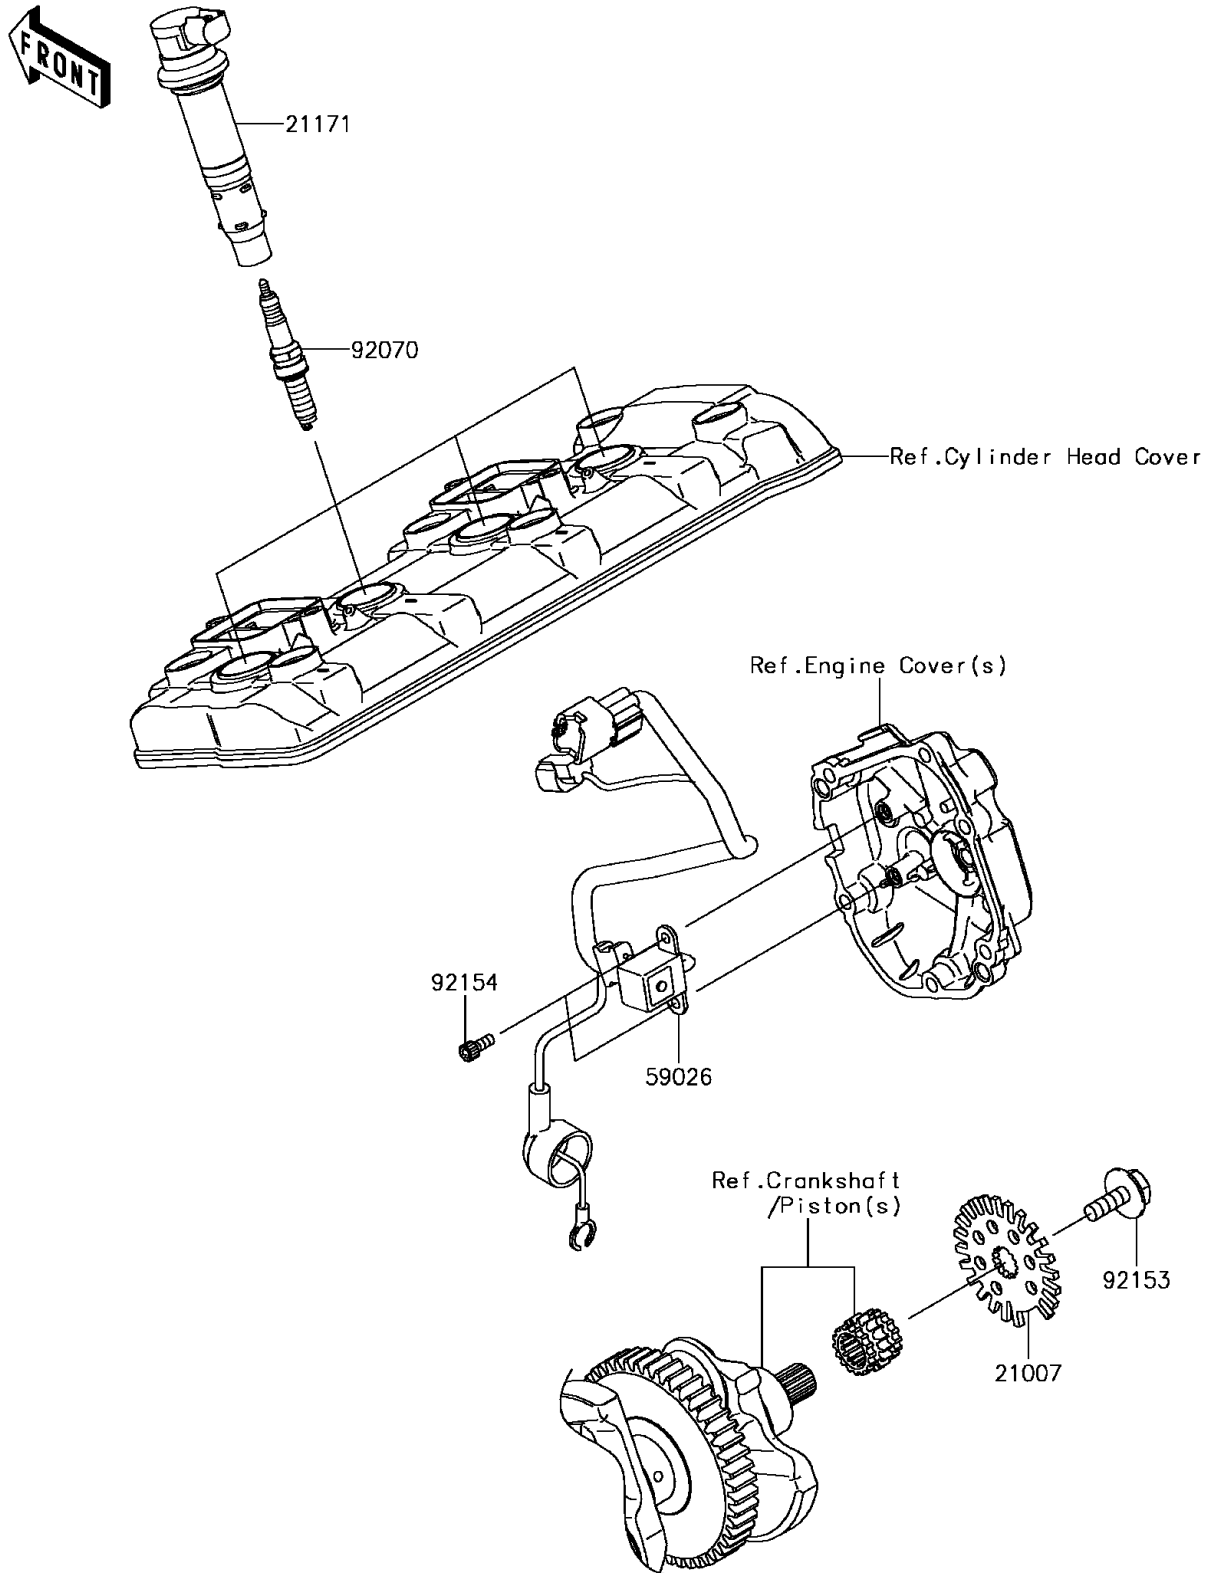

2016 PARTS DIAGRAM

Ignition System

E1830

2016 PARTS LIST

Ignition System

ITEM NAME	PART NUMBER	QUANTITY
ROTOR,PULSING (Ref # 21007)	21007-0019	1
COIL-ASSY-IGNITION (Ref # 21171)	21171-0741	1
COIL-PULSING (Ref # 59026)	59026-0044	1
PLUG-SPARK,SILMAR9B9(NGK) (Ref # 92070)	92070-0047	1
BOLT,FLANGED,8X23 (Ref # 92153)	92153-0549	1
BOLT,SOCKET,5X12 (Ref # 92154)	92154-0503	1