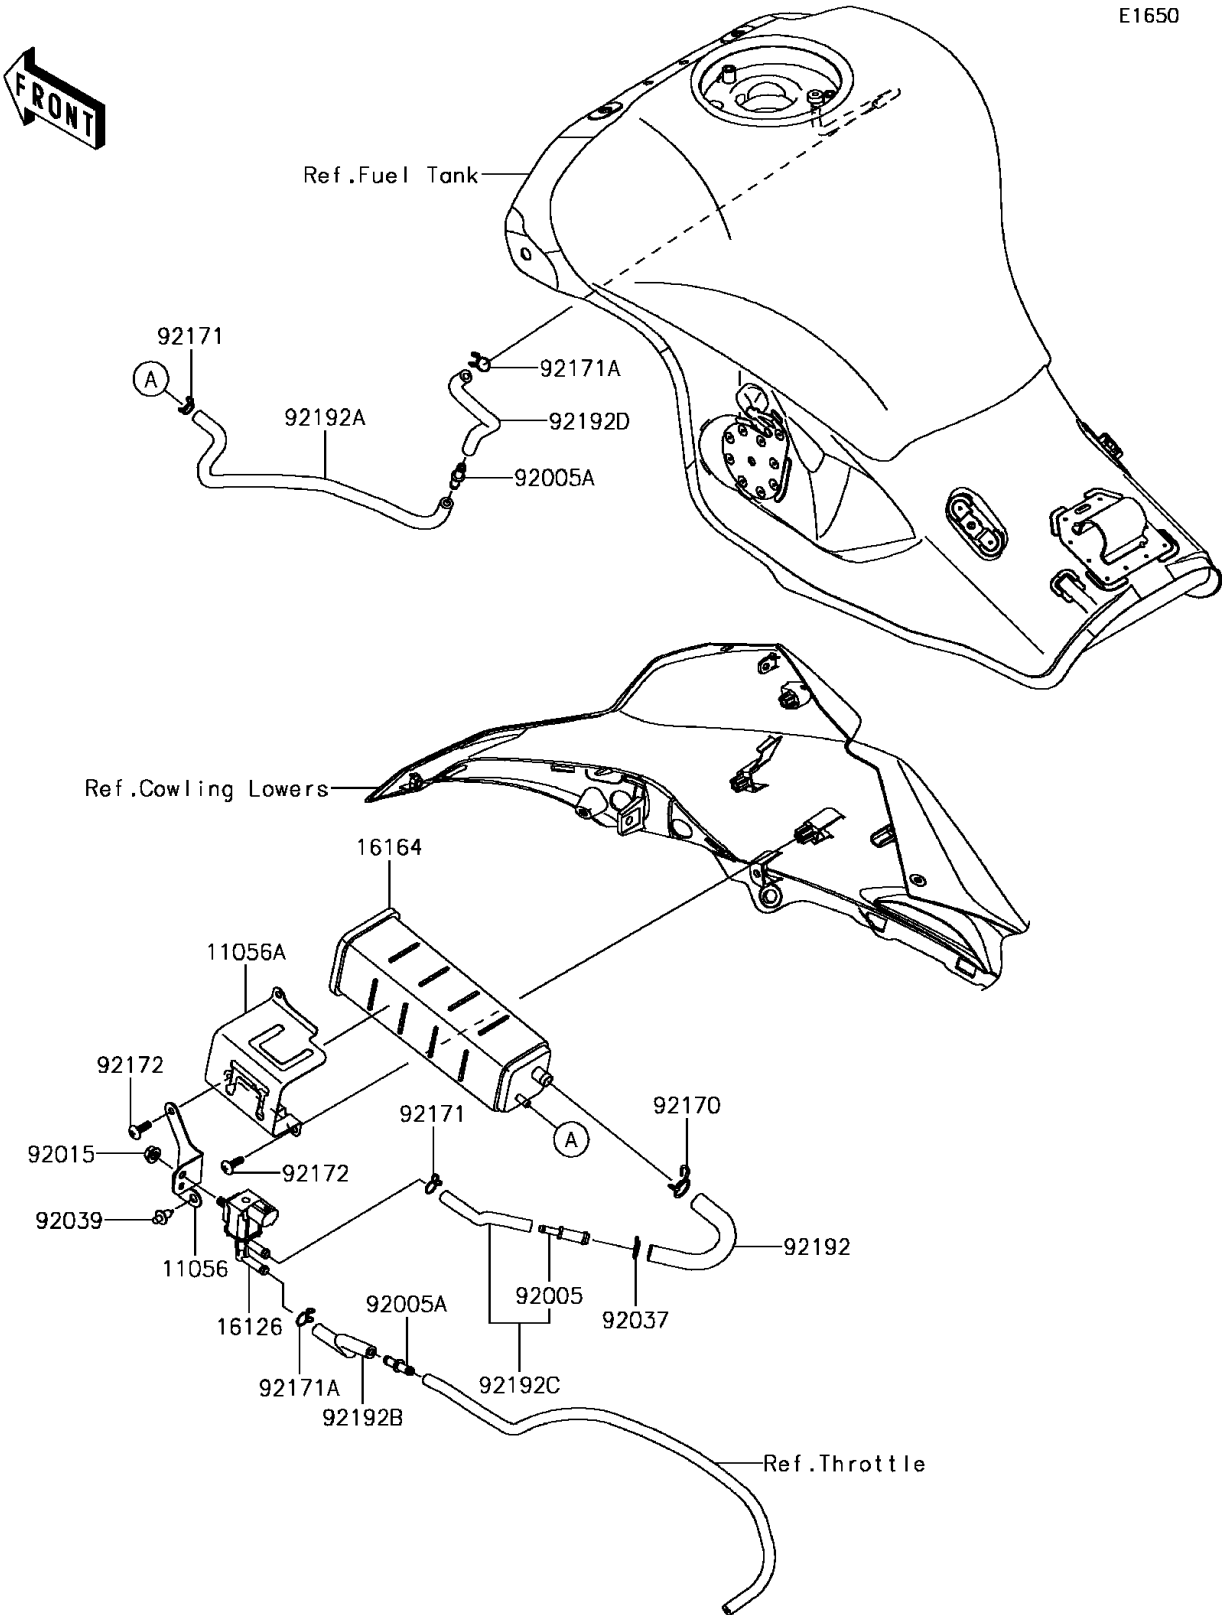

2016 PARTS DIAGRAM

Fuel Evaporative System(CA)

E1650

2016 PARTS LIST

Fuel Evaporative System(CA)

ITEM NAME	PART NUMBER	QUANTITY
BRACKET,SOLENOID VALVE (Ref # 11056)	11056-7697	1
BRACKET,CANISTER (Ref # 11056A)	11056-7751	1
VALVE,SOLENOID (Ref # 16126)	16126-0705	1
CANISTER (Ref # 16164)	16164-0009	1
FITTING (Ref # 92005)	92005-0032	1
FITTING (Ref # 92005A)	92005-0721	1
NUT,FLANGED,6MM (Ref # 92015)	92015-1367	1
CLAMP,12.5MM (Ref # 92037)	92037-1271	1
RIVET (Ref # 92039)	92039-0068	1
CLAMP (Ref # 92170)	92170-1695	1
CLAMP (Ref # 92171)	92171-0576	1
CLAMP (Ref # 92171A)	92171-0718	1
SCREW,TAPPING,5X16 (Ref # 92172)	92172-0175	1
TUBE,TUBE(VALVE)-CANISTER (Ref # 92192)	92192-1502	1
TUBE,CANISTER-FITTING(TANK) (Ref # 92192A)	92192-1503	1
TUBE,VALVE-THROTTLE BODY (Ref # 92192B)	92192-1504	1
TUBE,VALVE-TUBE(CANISTER) (Ref # 92192C)	92192-1505	1
TUBE,FITTING(CANISTER)-TANK (Ref # 92192D)	92192-1506	1