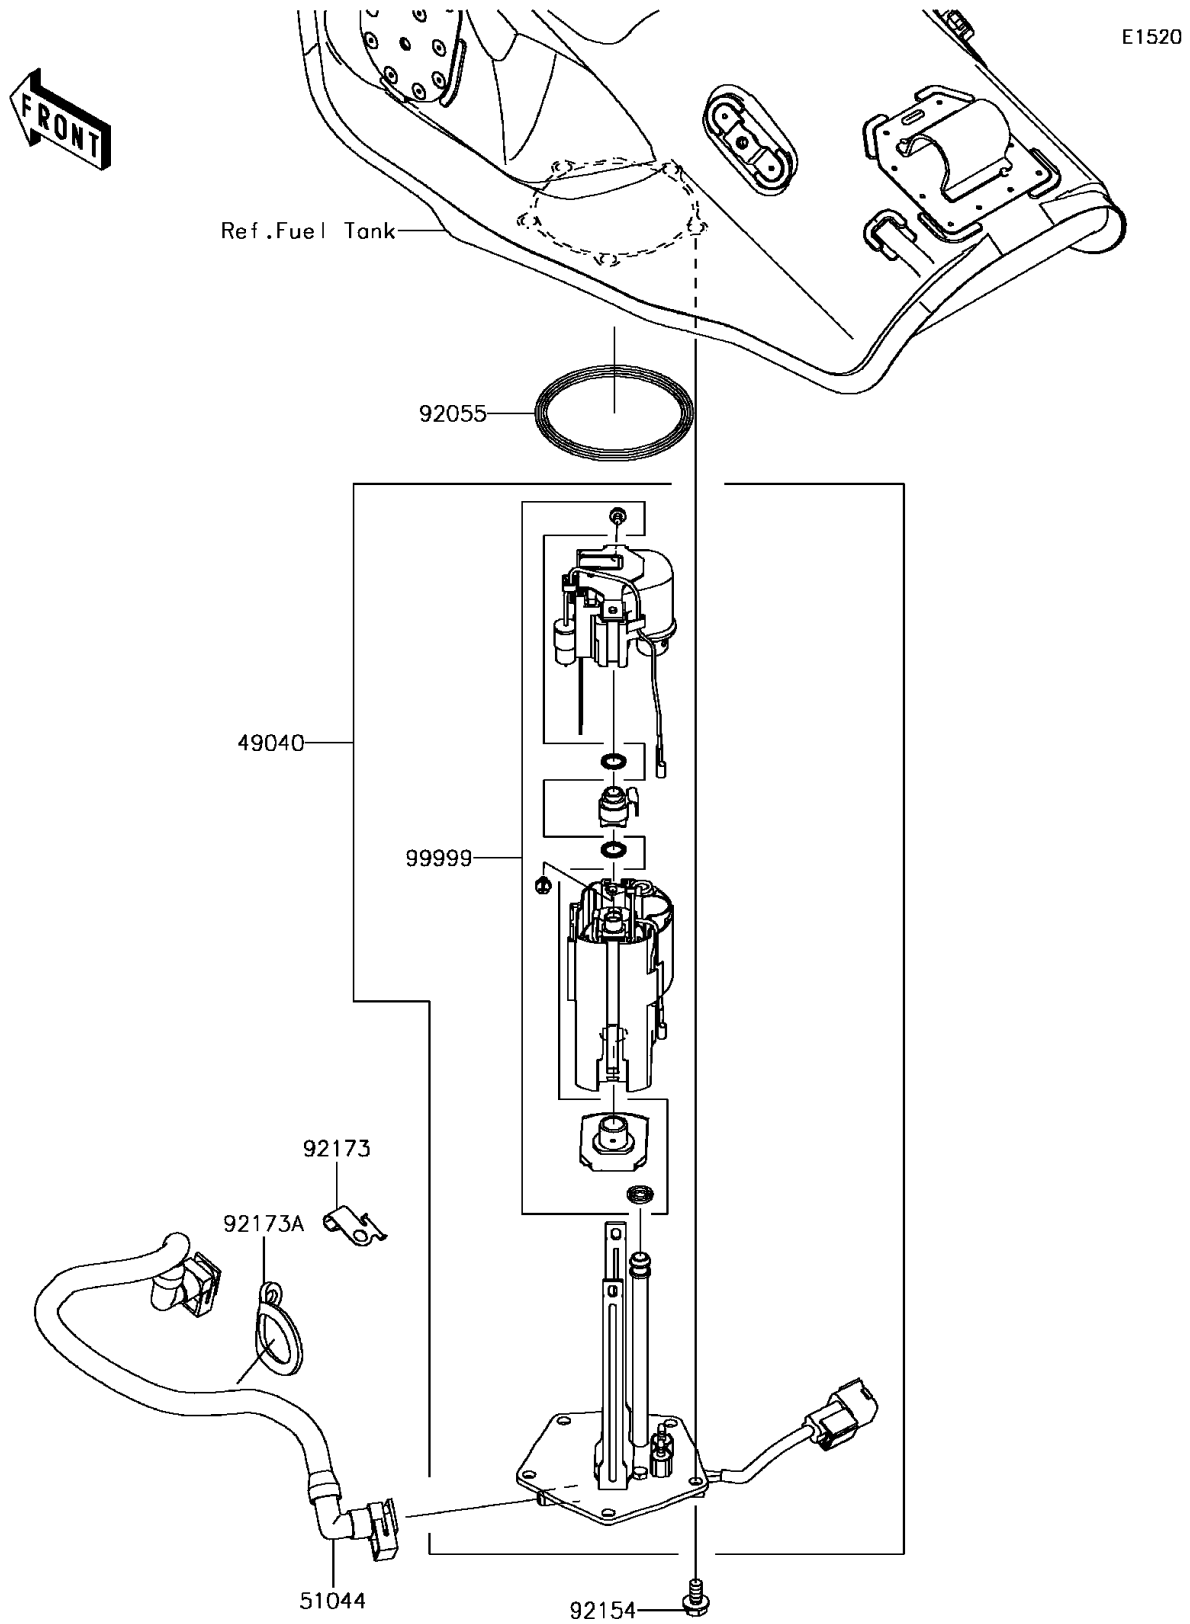

2016 PARTS DIAGRAM

Fuel Pump

2016 PARTS LIST

Fuel Pump

ITEM NAME	PART NUMBER	QUANTITY
PUMP-FUEL (Ref # 49040)	49040-0750	1
TUBE-ASSY,FUEL (Ref # 51044)	51044-0118	1
RING-O,70.6X5.7 (Ref # 92055)	92055-0210	1
BOLT,FLANGED,6X12 (Ref # 92154)	92154-1848	1
CLAMP (Ref # 92173)	92173-0831	1
CLAMP (Ref # 92173A)	92173-0832	1
KIT,FUEL FILTER (Ref # 99999)	99999-0521	1