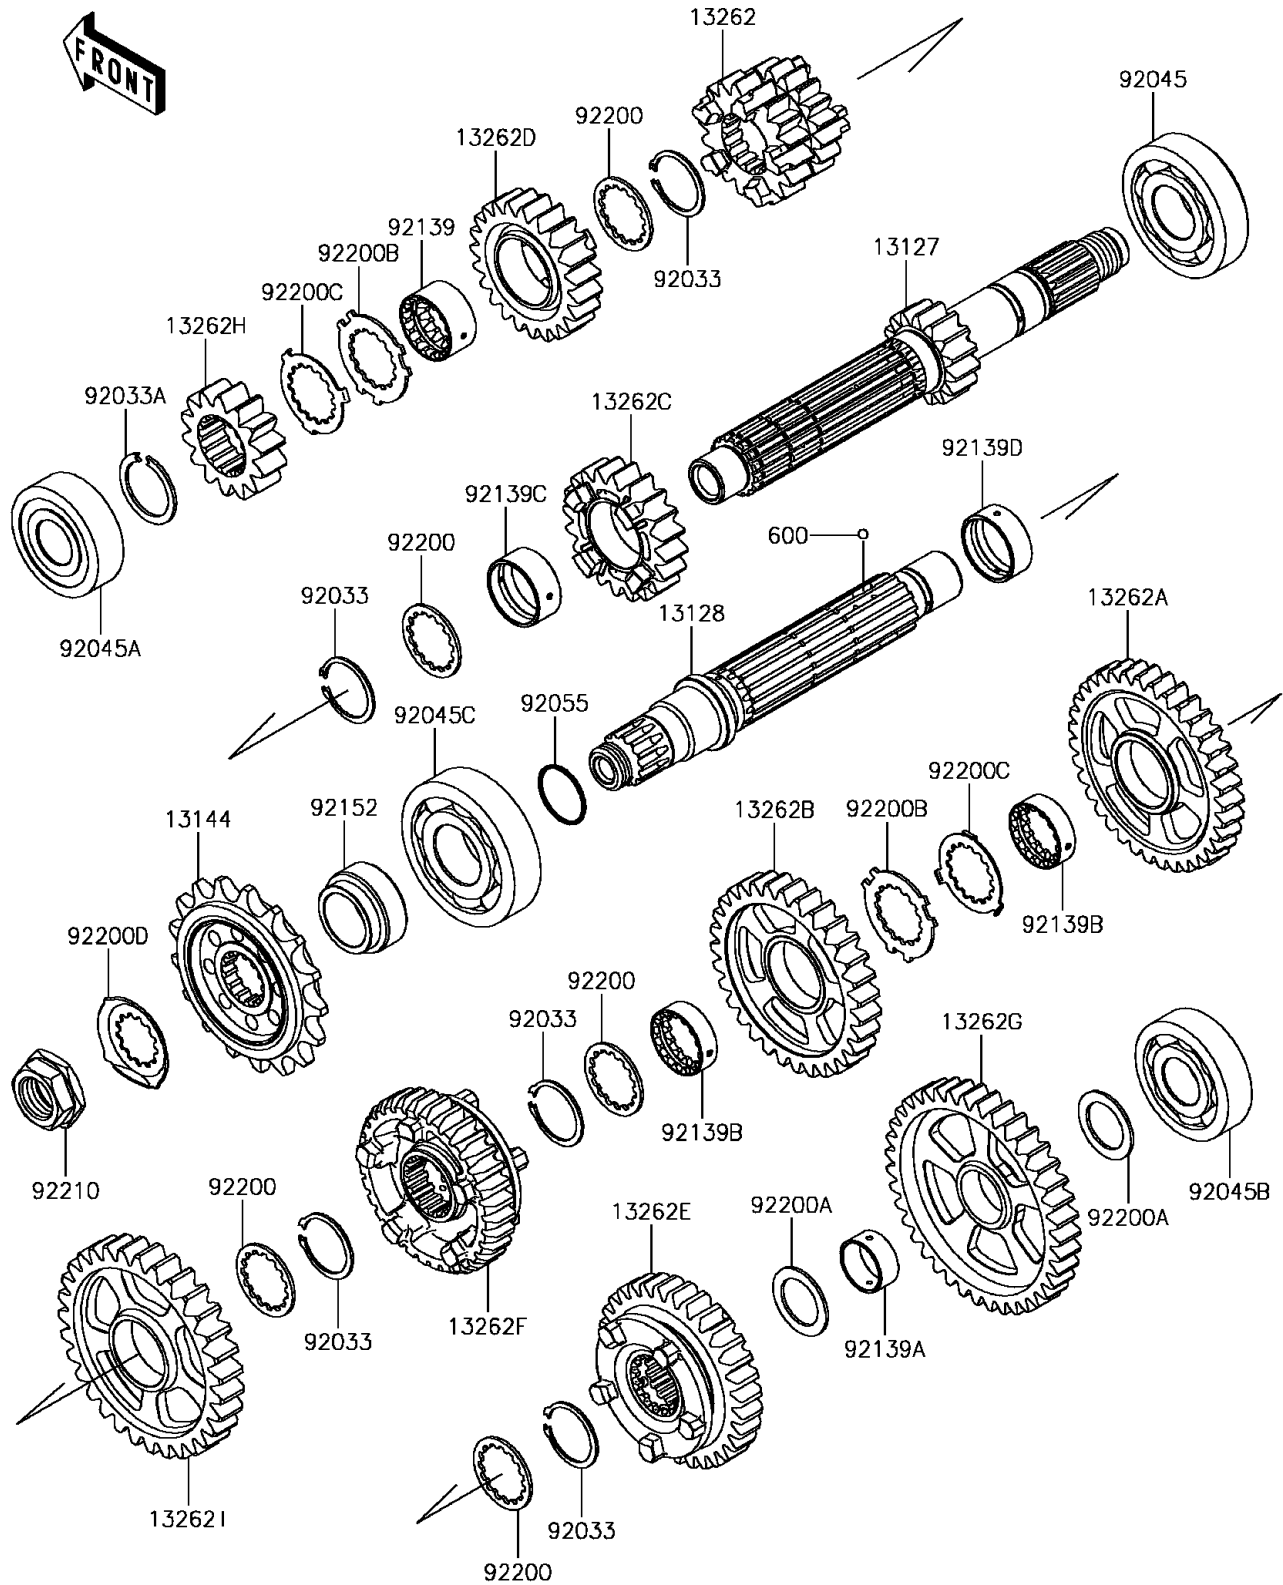

2016 PARTS DIAGRAM

Transmission

E1361

2016 PARTS LIST

Transmission

ITEM NAME	PART NUMBER	QUANTITY
BALL-STEEL,5/32 (Ref # 600)	600A0500	1
SHAFT-TRANSMISSION INPUT,15T (Ref # 13127)	13127-0671	1
SHAFT-TRANSMISSION OUTPUT (Ref # 13128)	13128-0670	1
SPROCKET-OUTPUT,17T,#525 (Ref # 13144)	13144-0004	1
GEAR,INPUT 3RD&4TH,18T&18T (Ref # 13262)	13262-1188	1
GEAR,OUTPUT 3RD,35T (Ref # 13262A)	13262-1192	1
GEAR,OUTPUT 4TH,31T (Ref # 13262B)	13262-1193	1
GEAR,INPUT 5TH,20T (Ref # 13262C)	13262-1203	1
GEAR,INPUT 6TH,23T (Ref # 13262D)	13262-1204	1
GEAR,OUTPUT 5TH,31T (Ref # 13262E)	13262-1205	1
GEAR,OUTPUT 6TH,32T (Ref # 13262F)	13262-1206	1
GEAR,OUTPUT LOW,39T (Ref # 13262G)	13262-1207	1
GEAR,INPUT 2ND,14T (Ref # 13262H)	13262-1210	1
GEAR,OUTPUT 2ND,31T (Ref # 13262I)	13262-1211	1
RING-SNAP,25.9X30.6X1.2 (Ref # 92033)	92033-1037	1
RING-SNAP,T=1.5 (Ref # 92033A)	92033-1249	1
BEARING-BALL,830045-5SH2 (Ref # 92045)	92045-0047	1
BEARING-BALL,DG2152RDDSH2 (Ref # 92045A)	92045-0048	1
BEARING-BALL,63/22LU (Ref # 92045B)	92045-0156	1
BEARING-BALL,63/28 (Ref # 92045C)	92045-1189	1
RING-O,21.5X1.5 (Ref # 92055)	92055-1293	1
BUSHING,GEAR,6TH IN (Ref # 92139)	92139-0036	1
BUSHING,GEAR,LOW OUT (Ref # 92139A)	92139-0038	1
BUSHING,25.0X31.0X9.4 (Ref # 92139B)	92139-0309	1
BUSHING,28.1X31.0X13.5 (Ref # 92139C)	92139-0324	1
BUSHING,28.1X31.0X11.5 (Ref # 92139D)	92139-0734	1
COLLAR (Ref # 92152)	92152-0885	1
WASHER,28.3X34.0X1.6 (Ref # 92200)	92200-0050	1
WASHER,22.1X32.0X1.4 (Ref # 92200A)	92200-0138	1

2016 PARTS LIST

Transmission

ITEM NAME	PART NUMBER	QUANTITY
WASHER,25.8X40.5X1.5 (Ref # 92200B)	92200-1522	1
WASHER,25.2X37.0X1.0 (Ref # 92200C)	92200-1523	1
WASHER (Ref # 92200D)	92200-1720	1
NUT,20MM (Ref # 92210)	92210-0850	1