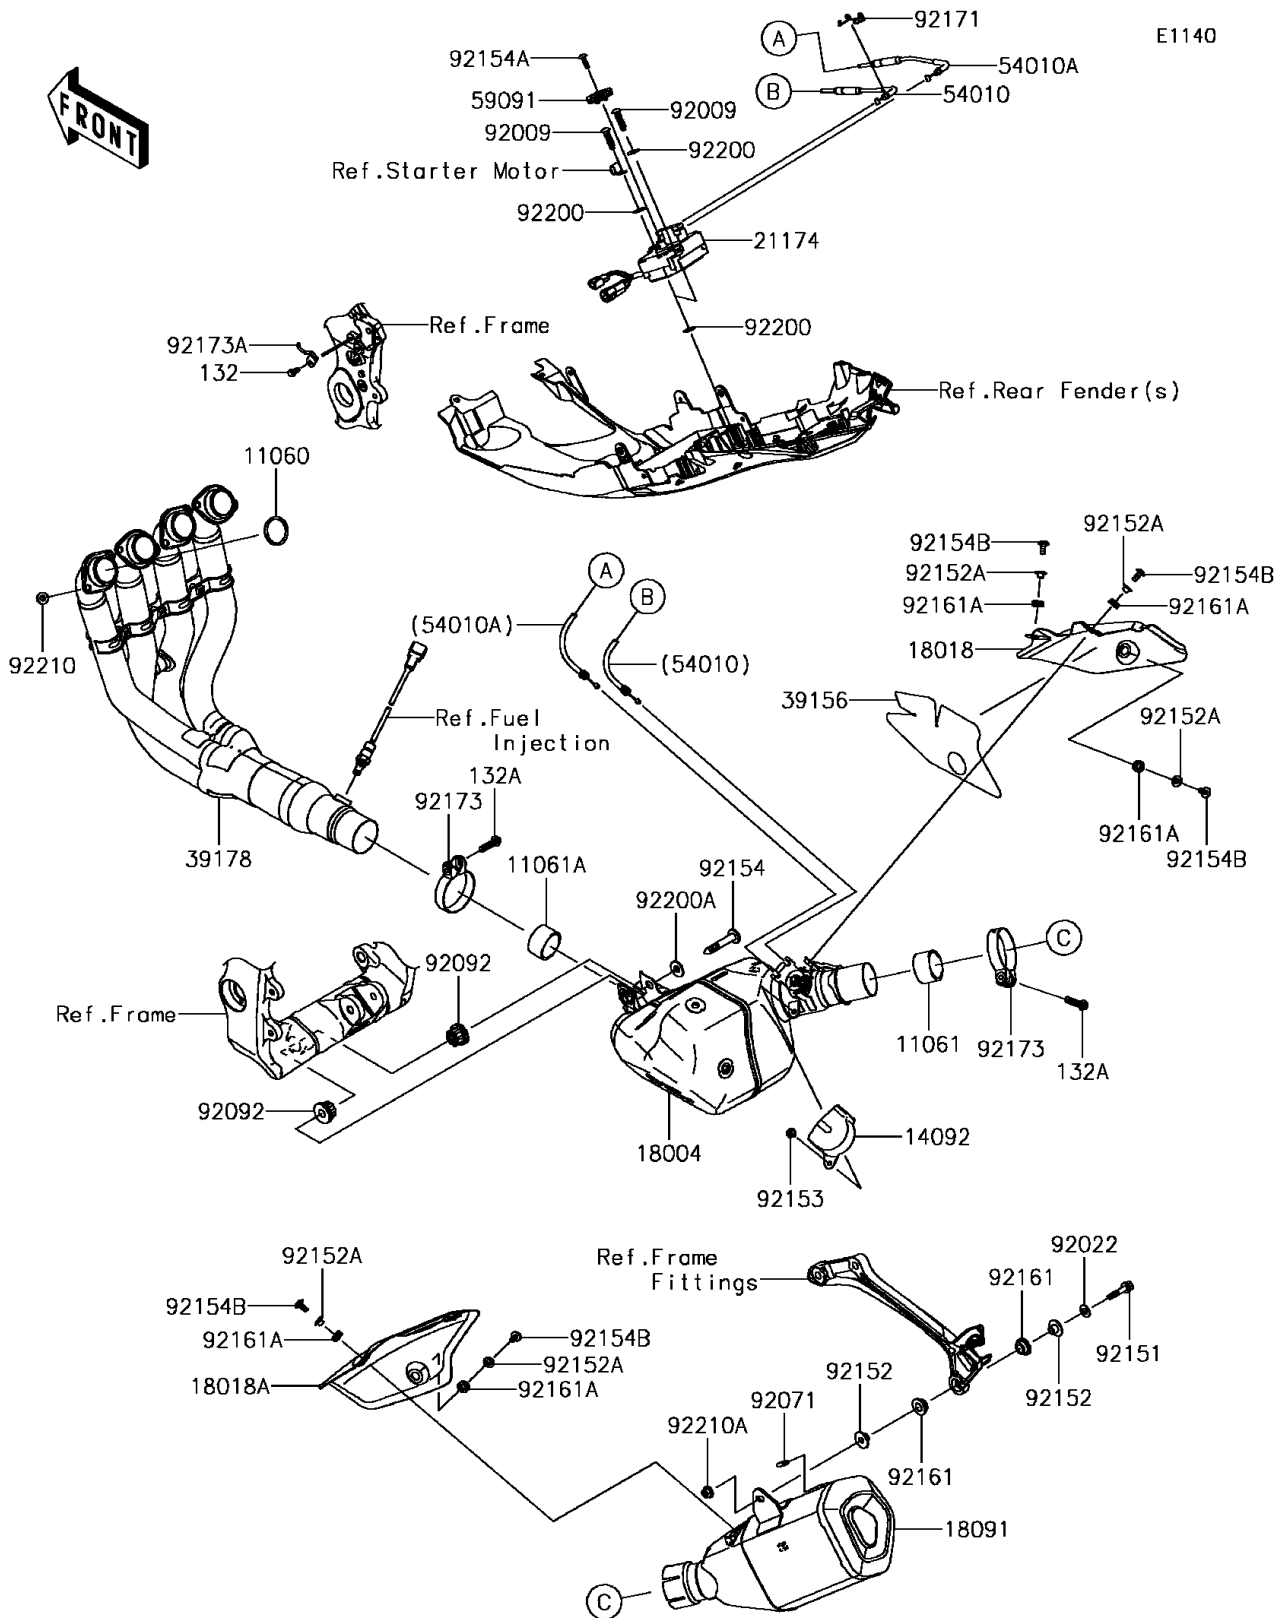

2016 PARTS DIAGRAM

Muffler(s)

2016 PARTS LIST

Muffler(s)

ITEM NAME	PART NUMBER	QUANTITY
BOLT-FLANGED-SMALL,6X12 (Ref # 132)	132BA0612	1
BOLT-FLANGED-SMALL,8X30 (Ref # 132A)	132BC0830	1
GASKET,EXHAUST PIPE (Ref # 11060)	11060-1203	1
GASKET,50.8X62X30 (Ref # 11061)	11061-0447	1
GASKET,54X62X30 (Ref # 11061A)	11061-0448	1
COVER,PULLEY (Ref # 14092)	14092-0705	1
CHAMBER-PREMUFLER (Ref # 18004)	18004-0022	1
PLATE-HEAT GUARD,CHAMBER (Ref # 18018)	18018-0600	1
PLATE-HEAT GUARD,MUFFLER (Ref # 18018A)	18018-0601	1
BODY-COMP-MUFFLER (Ref # 18091)	18091-0970	1
MOTOR-ELECTRIC (Ref # 21174)	21174-0009	1
PAD (Ref # 39156)	39156-1937	1
MANIFOLD-COMP-EXHAUST (Ref # 39178)	39178-0248	1
CABLE,OPEN (Ref # 54010)	54010-0610	1
CABLE,CLOSE (Ref # 54010A)	54010-0611	1
PULLEY (Ref # 59091)	59091-0007	1
SCREW,TAPPING,6X30 (Ref # 92009)	92009-1481	1
WASHER,8.5X19X1.2 (Ref # 92022)	92022-3730	1
GROMMET (Ref # 92071)	92071-1270	1
BUSHING-RUBBER,MUFFLER (Ref # 92092)	92092-1087	1
BOLT,FLANGED,8X40 (Ref # 92151)	92151-1532	1
COLLAR (Ref # 92152)	92152-0188	1
COLLAR,6.3X8.3X16 (Ref # 92152A)	92152-2180	1
BOLT,SOCKET,6X10 (Ref # 92153)	92153-1527	1
BOLT,SOCKET,10X61 (Ref # 92154)	92154-0125	1
BOLT,TORX,5X18 (Ref # 92154A)	92154-0217	1
BOLT,SOCKET,6X14 (Ref # 92154B)	92154-0907	1
DAMPER (Ref # 92161)	92161-0135	1
DAMPER (Ref # 92161A)	92161-0308	1

2016 PARTS LIST

Muffler(s)

ITEM NAME	PART NUMBER	QUANTITY
CLAMP (Ref # 92171)	92171-0292	1
CLAMP,64.5MM (Ref # 92173)	92173-0284	1
CLAMP (Ref # 92173A)	92173-1528	1
WASHER (Ref # 92200)	92200-0078	1
WASHER,10.5X25X2.0 (Ref # 92200A)	92200-1377	1
NUT,8MM (Ref # 92210)	92210-0076	1
NUT,8MM (Ref # 92210A)	92210-0121	1