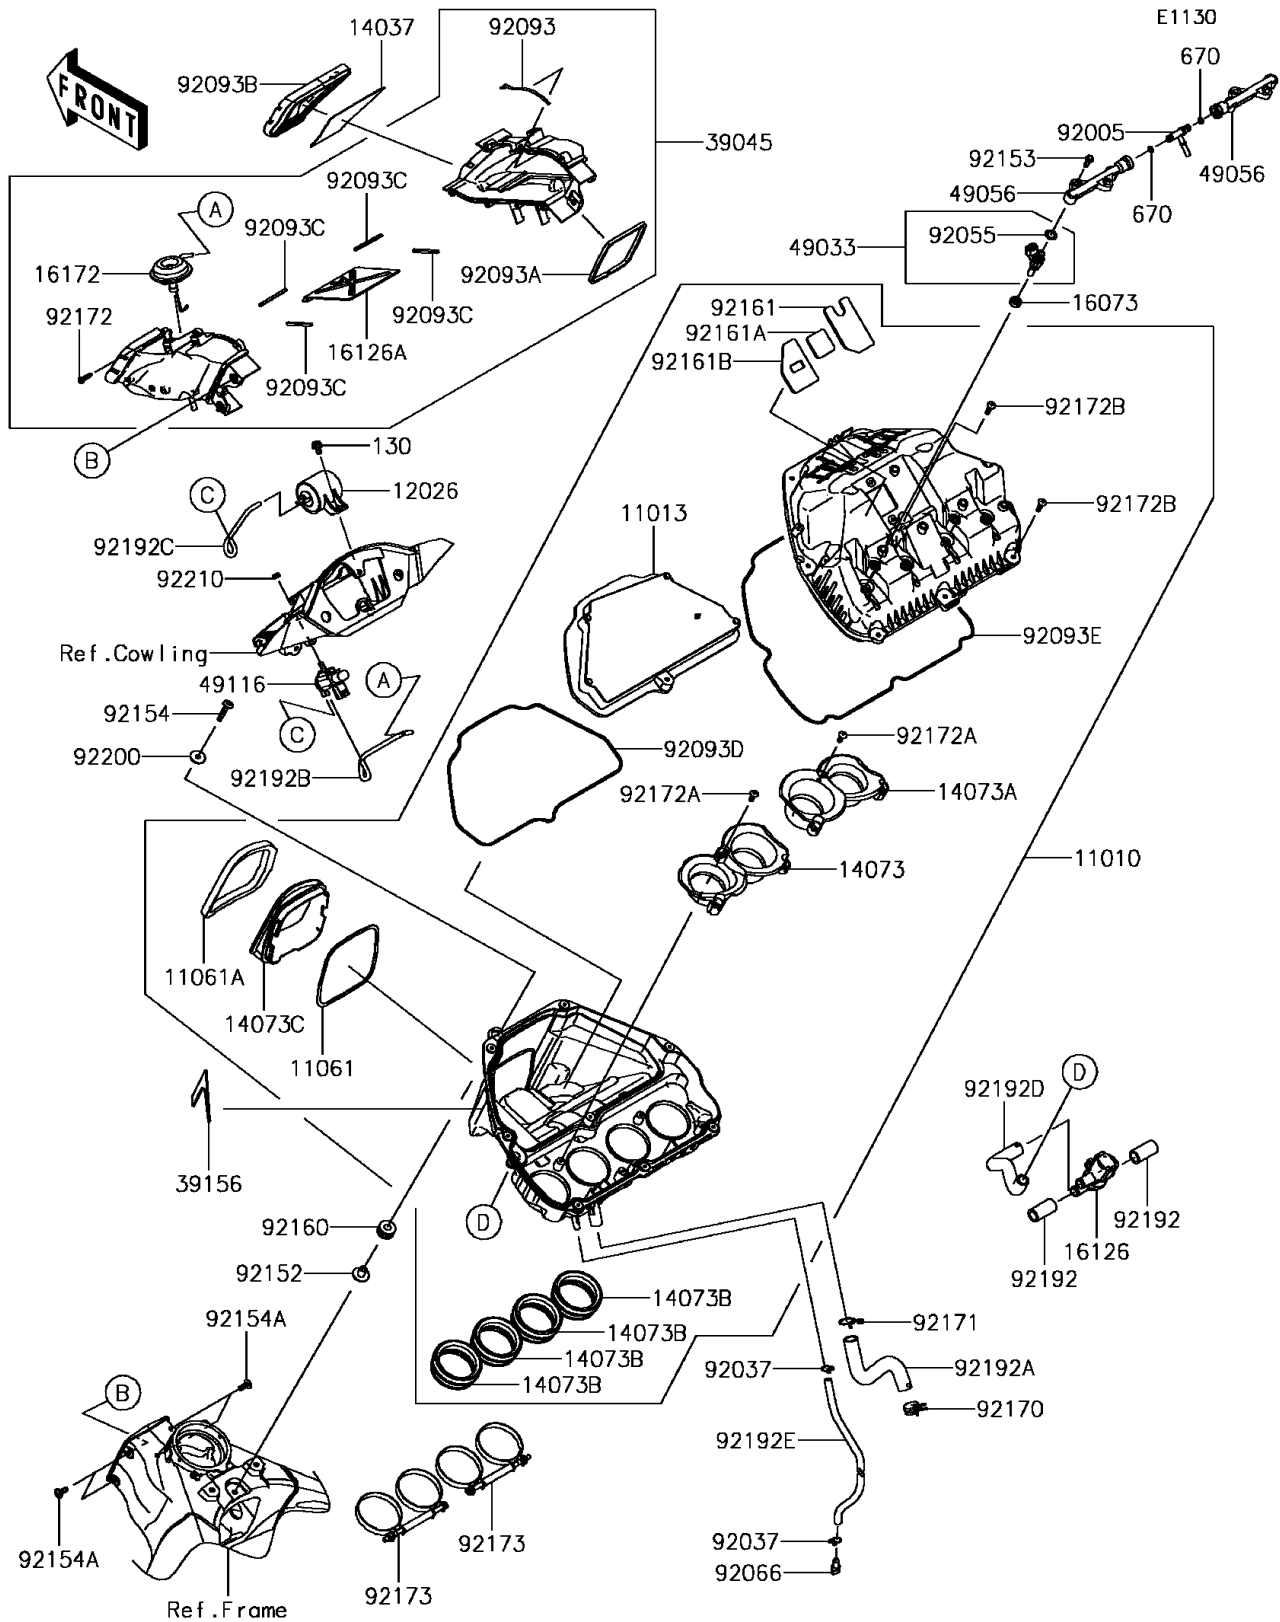

2016 PARTS DIAGRAM

Air Cleaner

2016 PARTS LIST

Air Cleaner

ITEM NAME	PART NUMBER	QUANTITY
FILTER-ASSY-AIR (Ref # 11010)	11010-0844	1
ELEMENT-AIR FILTER (Ref # 11013)	11013-0757	1
GASKET (Ref # 11061)	11061-0444	1
GASKET (Ref # 11061A)	11061-0445	1
CHAMBER (Ref # 12026)	12026-0009	1
SCREEN (Ref # 14037)	14037-0107	1
DUCT,FUNNEL,#1 (Ref # 14073)	14073-0833	1
DUCT,FUNNEL,#3 (Ref # 14073A)	14073-0834	1
DUCT,SUB FUNNEL (Ref # 14073B)	14073-0835	1
DUCT (Ref # 14073C)	14073-0841	1
INSULATOR (Ref # 16073)	16073-0129	1
VALVE,AIR SWITCHING (Ref # 16126)	16126-0038	1
VALVE (Ref # 16126A)	16126-0057	1
ACTUATOR (Ref # 16172)	16172-0023	1
DUCT-ASSY,RAM (Ref # 39045)	39045-0041	1
PAD (Ref # 39156)	39156-1988	1
NOZZLE-INJECTION (Ref # 49033)	49033-0027	1
PIPE-INJECTION (Ref # 49056)	49056-0032	1
VALVE-ASSY (Ref # 49116)	49116-0031	1
FITTING (Ref # 92005)	92005-0125	1
CLAMP,TUBE (Ref # 92037)	92037-147	1
RING-O,INJECTION NOZZLE (Ref # 92055)	92055-0124	1
PLUG,DRAIN (Ref # 92066)	92066-1211	1
SEAL (Ref # 92093)	92093-0175	1
SEAL (Ref # 92093A)	92093-0176	1
SEAL (Ref # 92093B)	92093-0177	1
SEAL (Ref # 92093C)	92093-0178	1
SEAL,ELEMENT (Ref # 92093D)	92093-0686	1
SEAL,CASE (Ref # 92093E)	92093-0693	1