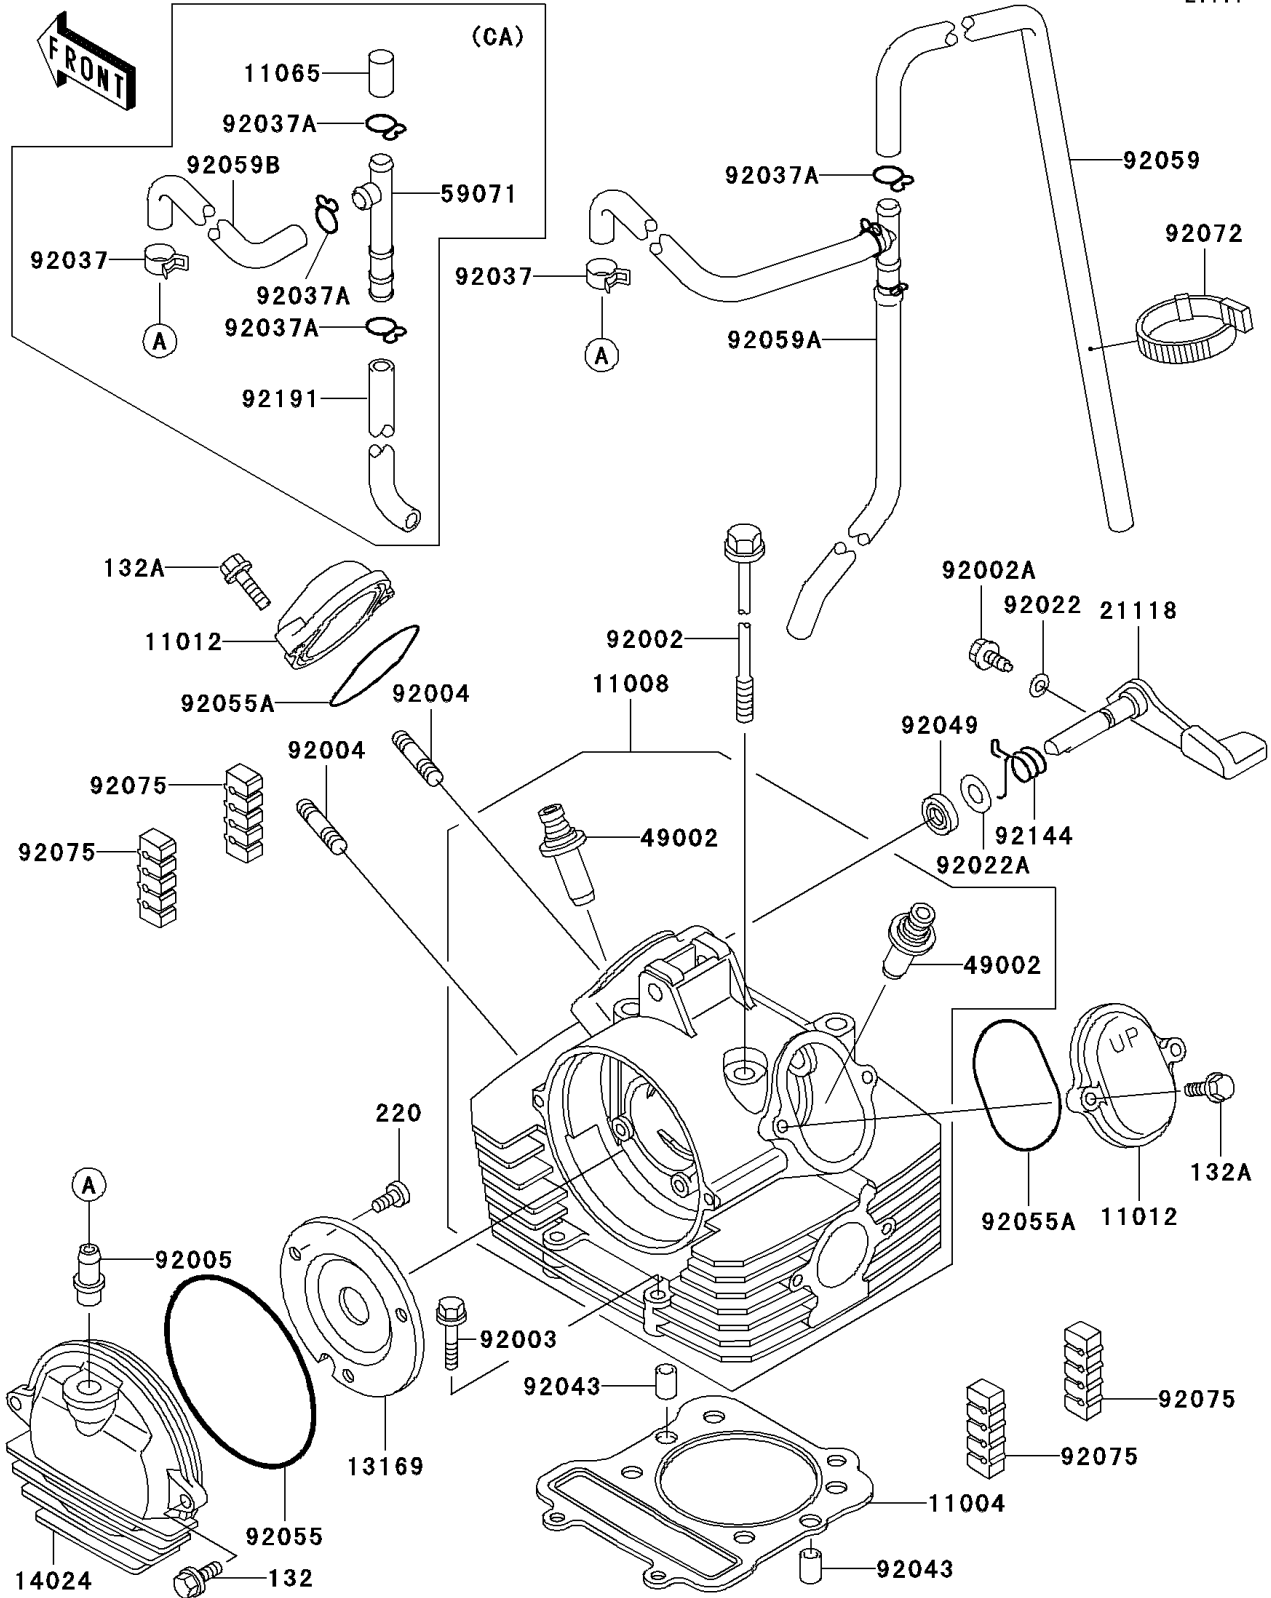

2001 Lakota™ Sport PARTS DIAGRAM

Cylinder Head

E1111

2001 Lakota™ Sport PARTS LIST

Cylinder Head

ITEM NAME	PART NUMBER	QUANTITY
BOLT-FLANGED-SMALL (Ref # 132)	132Y0616	1
BOLT-FLANGED-SMALL (Ref # 132A)	132Y0625	1
SCREW-PAN-CROS,6X10 (Ref # 220)	220B0610	1
GASKET-HEAD (Ref # 11004)	11004-1340	1
HEAD-COMP-CYLINDER (Ref # 11008)	11008-1292	1
CAP,ROCKER ARM (Ref # 11012)	11012-1486	1
PLATE,CAMSHAFT COVER (Ref # 13169)	13169-1961	1
COVER,CAMSHAFT (Ref # 14024)	14024-1060	1
DECOMPRESSOR,LEVER (Ref # 21118)	21118-1062	1
GUIDE-VALVE (Ref # 49002)	49002-1092	1
BOLT,8X233 (Ref # 92002)	92002-1515	1
BOLT,DECOMPRESSOR (Ref # 92002A)	92002-1962	1
BOLT,FLANGED,6X32 (Ref # 92003)	92003-229	1
STUD,8X30 (Ref # 92004)	92004-1121	1
FITTING,BREATHER PIPE (Ref # 92005)	92005-1124	1
WASHER,6.1X12X1 (Ref # 92022)	92022-077	1
WASHER,10.2X20X0.5 (Ref # 92022A)	92022-1649	1
CLAMP (Ref # 92037)	92037-1181	1
PIN,8.2X10X14 (Ref # 92043)	92043-1264	1
SEAL-OIL (Ref # 92049)	92049-1542	1
RING-O,99MM (Ref # 92055)	92055-107	1
RING-O,53.5X2.6 (Ref # 92055A)	92055-112	1
DAMPER (Ref # 92075)	92075-1657	1
SPRING,DECOMPRESSOR (Ref # 92144)	92144-1154	1
CAP (Ref # 11065)	11065-1075	1
JOINT (Ref # 59071)	59071-1124	1
CLAMP,FUEL TUBE (Ref # 92037A)	92037-1271	2
TUBE,BREATHER (Ref # 92059)	92059-1511	1
TUBE,ASSY (Ref # 92059A)	92059-1787	1

2001 Lakota™ Sport PARTS LIST

Cylinder Head

ITEM NAME	PART NUMBER	QUANTITY
TUBE (Ref # 92059B)	92059-1789	1
BAND,L=149 (Ref # 92072)	92072-031	1
TUBE (Ref # 92191)	92191-1170	1