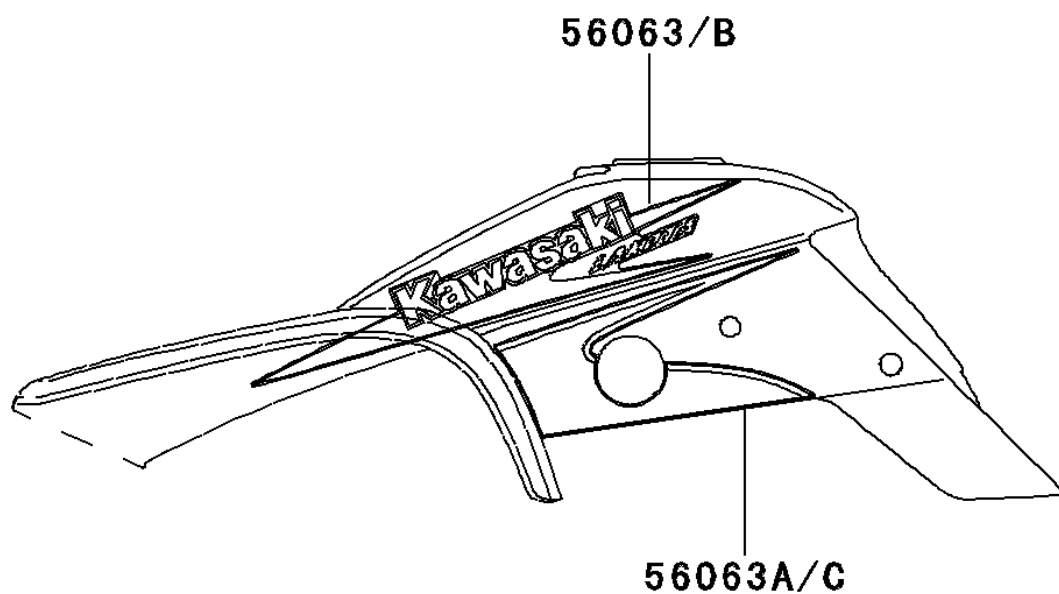

## 2000 Lakota™ 300 PARTS DIAGRAM

Decals(Red)

F2861A

## 2000 Lakota™ 300 PARTS LIST

Decals(Red)

ITEM NAME	PART NUMBER	QUANTITY
PATTERN,FR FENDER,UPP,LH (Ref # 56063)	56063-1102	1
PATTERN,FR FENDER,LWR,LH (Ref # 56063A)	56063-1103	1
PATTERN,FR FENDER,UPP,RH (Ref # 56063B)	56063-1104	1
PATTERN,FR FENDER,LWR,RH (Ref # 56063C)	56063-1105	1