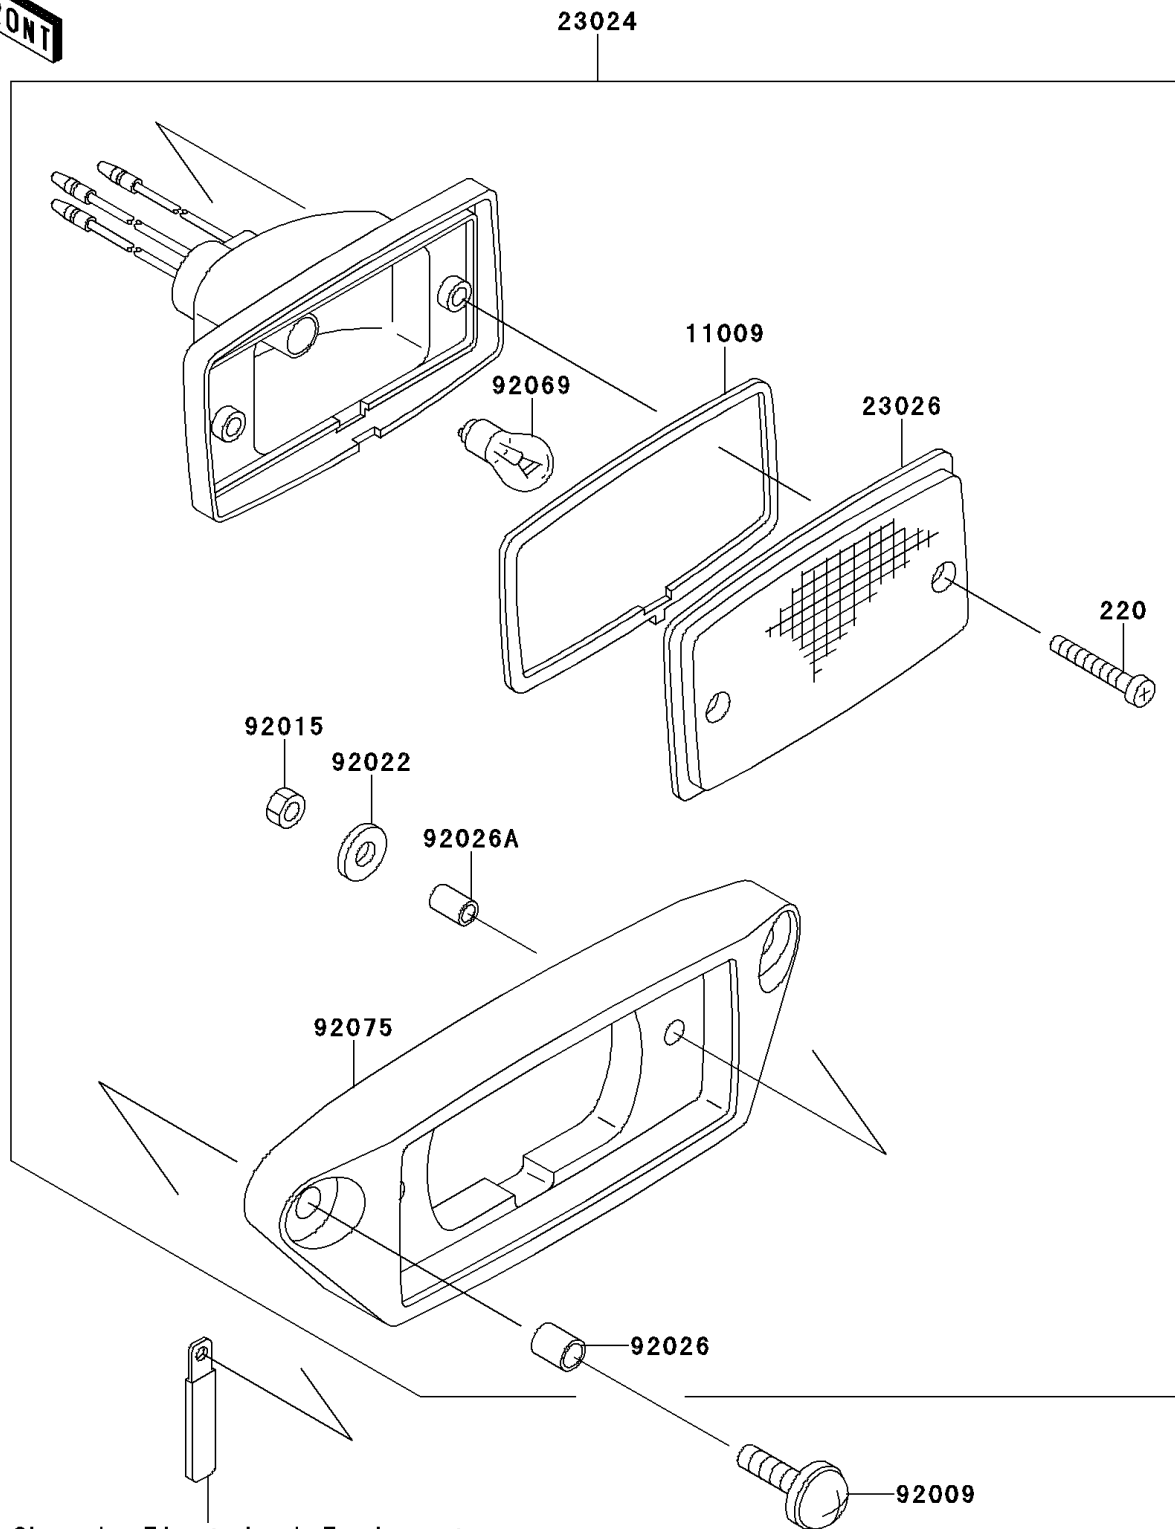

## 2000 Lakota™ 300 PARTS DIAGRAM

Taillight(s)

F2720

## 2000 Lakota™ 300 PARTS LIST

Taillight(s)

ITEM NAME	PART NUMBER	QUANTITY
SCREW-PAN-CROS (Ref # 220)	220C0430	1
GASKET,TAIL LAMP (Ref # 11009)	11009-4004	1
LAMP-ASSY-TAIL (Ref # 23024)	23024-1122	1
LENS,TAIL LAMP (Ref # 23026)	23026-4003	1
SCREW,6X22,BLACK (Ref # 92009)	92009-1256	1
NUT,4MM (Ref # 92015)	92015-1550	1
WASHER,PLAIN,4MM (Ref # 92022)	92022-1762	1
SPACER,6.3X8.3X10 (Ref # 92026)	92026-1260	1
SPACER,4.5X6.5X10 (Ref # 92026A)	92026-1261	1
BULB,12V 27/8W (Ref # 92069)	92069-059	1
DAMPER,TAIL LAMP (Ref # 92075)	92075-1782	1