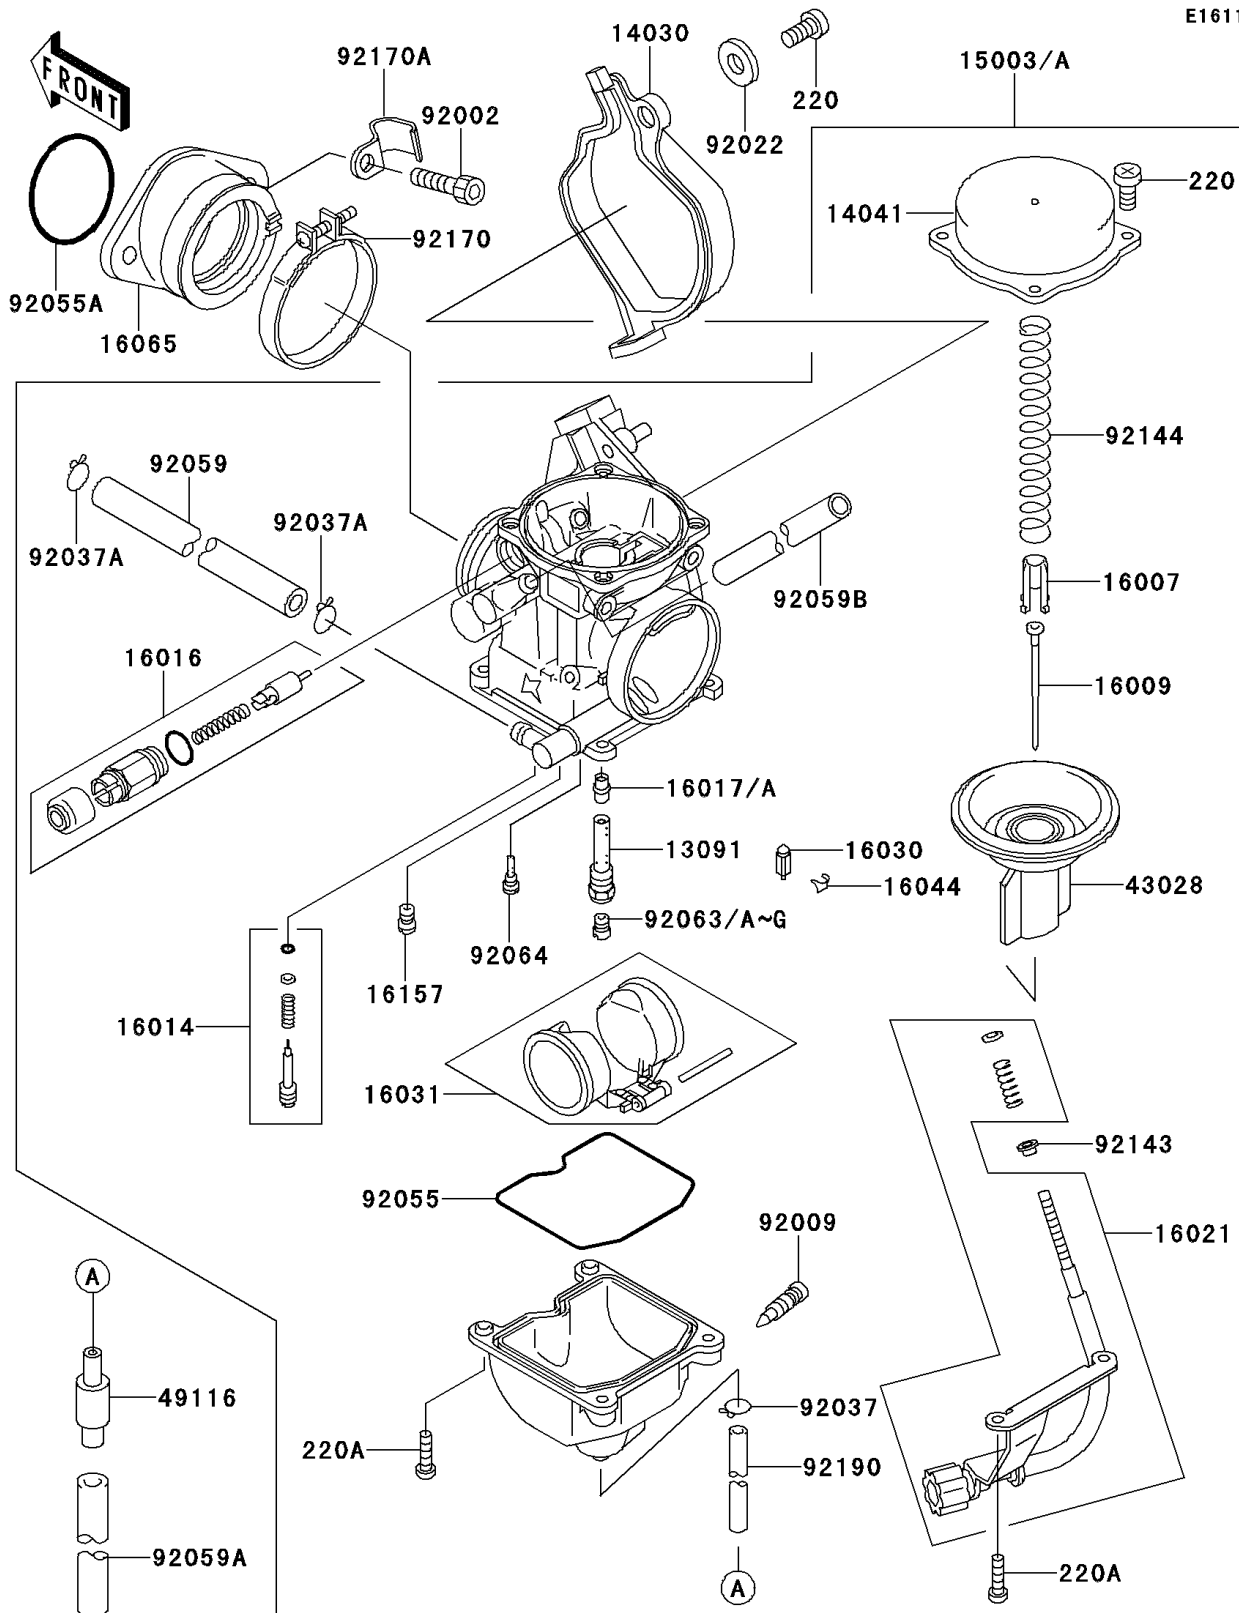

2000 Lakota™ 300 PARTS DIAGRAM

Carburetor

E1611

2000 Lakota™ 300 PARTS LIST

Carburetor

ITEM NAME	PART NUMBER	QUANTITY
HOLDER,NEEDLE JET (Ref # 13091)	13091-1914	1
COVER-CARBURETOR (Ref # 14030)	14030-1054	1
TOP-CHAMBER,MIXING,INSIDE (Ref # 14041)	14041-1077	1
SEAT-SPRING,THROTTLE VALVE (Ref # 16007)	16007-1120	1
NEEDLE-JET,N36X (Ref # 16009)	16009-1516	1
SCREW-PILOT AIR (Ref # 16014)	16014-1081	1
PLUNGER,STARTER (Ref # 16016)	16016-1101	1
SCREW-THROTTLE STOP (Ref # 16021)	16021-1196	1
VALVE-FLOAT (Ref # 16030)	16030-1007	1
FLOAT (Ref # 16031)	16031-1077	1
CLAMP,FLOAT VALVE (Ref # 16044)	16044-007	1
HOLDER-CARBURETOR (Ref # 16065)	16065-1301	1
JET-STARTER,#58 (Ref # 16157)	16157-1057	1
DIAPHRAGM,VALVE (Ref # 43028)	43028-1080	1
VALVE-ASSY (Ref # 49116)	49116-1126	1
BOLT,6X16 (Ref # 92002)	92002-1143	1
SCREW,DRAIN,M6X0.75 (Ref # 92009)	92009-1551	1
WASHER,5.2X13X1 (Ref # 92022)	92022-1380	1
CLAMP,TUBE (Ref # 92037)	92037-1201	1
CLAMP,TUBE (Ref # 92037A)	92037-1531	1
RING-O,FLOAT CHAMBER (Ref # 92055)	92055-1222	1
RING-O,38MM (Ref # 92055A)	92055-1295	1
TUBE,6.5X11.5X200 (Ref # 92059)	92059-1538	1
TUBE,7X10X100 (Ref # 92059A)	92059-1736	1
TUBE,6.5X9.5X320 (Ref # 92059B)	92059-1861	1
SCREW-PAN-CROS (Ref # 220)	220B0408	1
SCREW-PAN-CROS (Ref # 220A)	220D0414	1
JET-MAIN,#142 (Ref # 92063C)	92063-1016	1
JET-MAIN,#145 (Ref # 92063D)	92063-1017	1