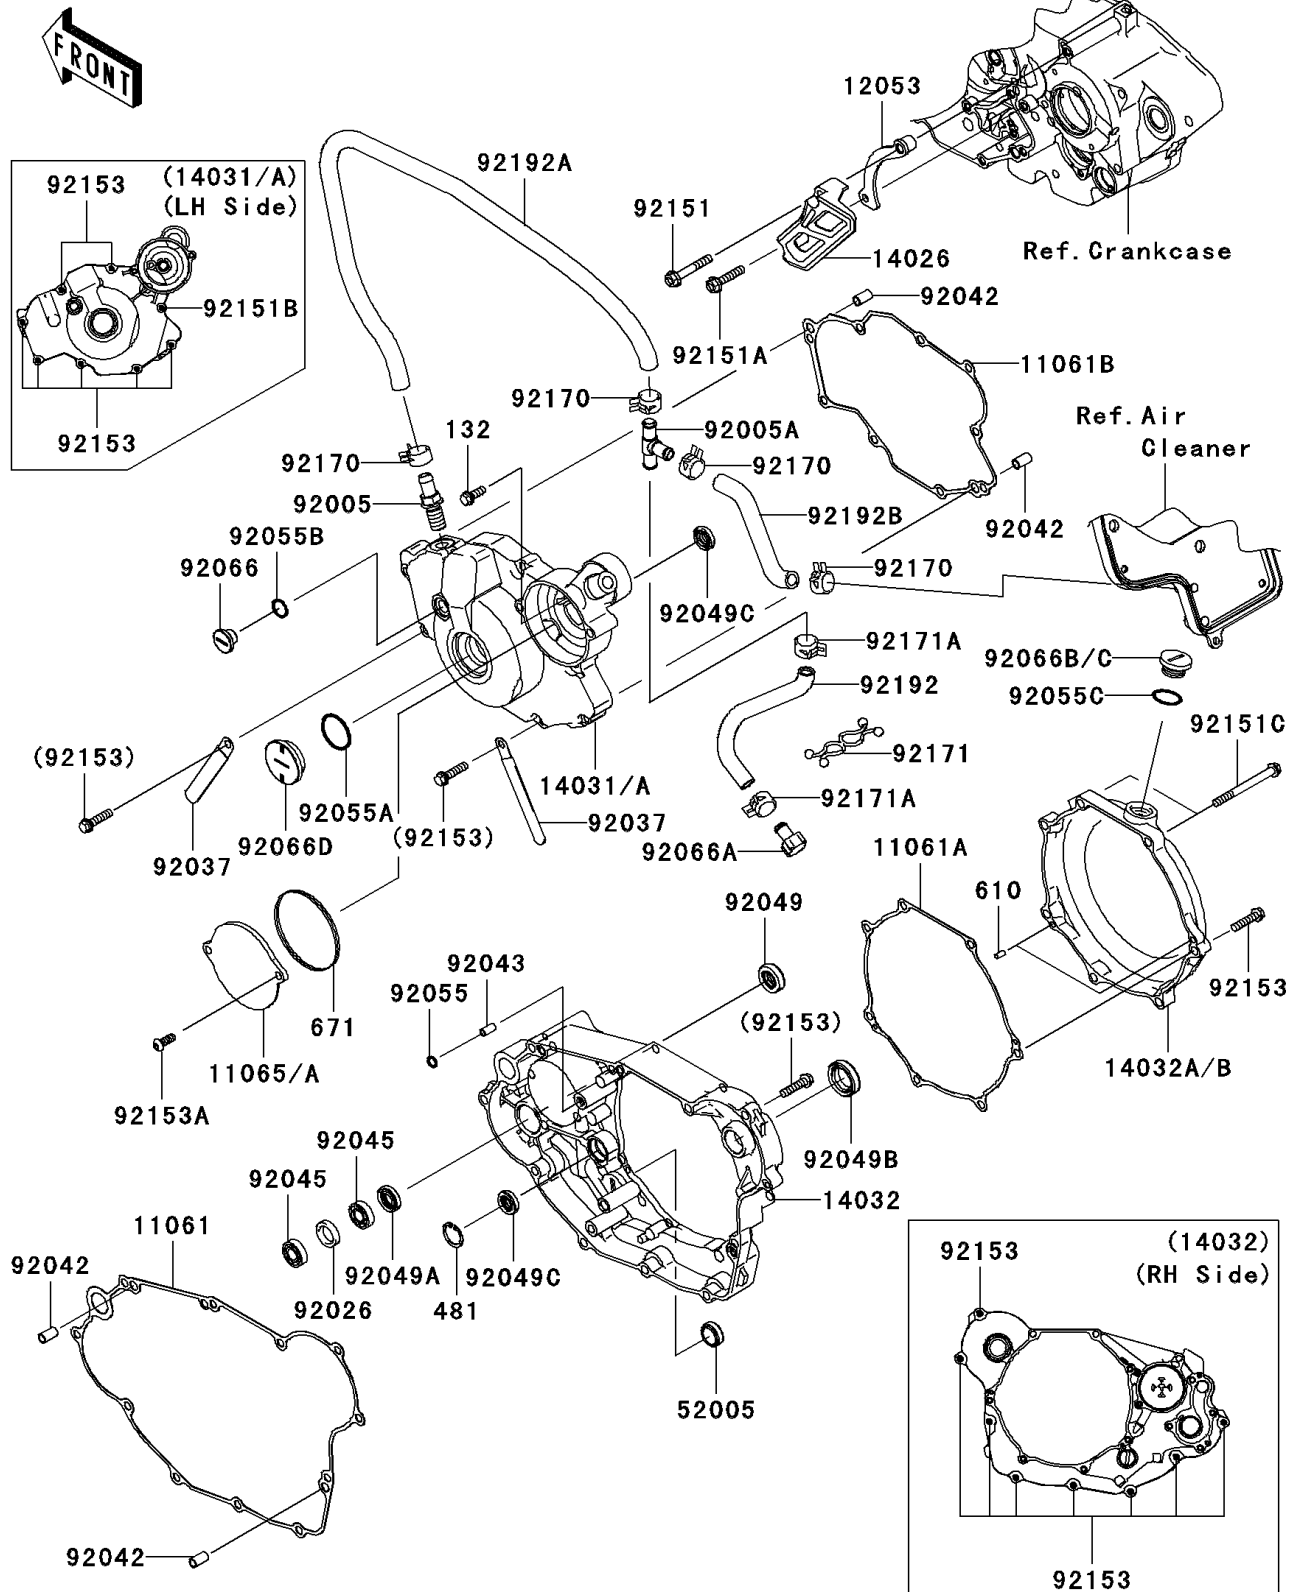

2008 KLX™450R PARTS DIAGRAM

Engine Cover(s)

E1431

2008 KLX™450R PARTS LIST

Engine Cover(s)

ITEM NAME	PART NUMBER	QUANTITY
GASKET,CLUTCH COVER,INNER (Ref # 11061)	11061-0224	1
GASKET,CLUTCH OUTER COVER (Ref # 11061A)	11061-0259	1
GASKET,GENERATOR COVER (Ref # 11061B)	11061-0271	1
CAP,LIMITER (Ref # 11065)	11065-0169	1
GUIDE-CHAIN (Ref # 12053)	12053-0098	1
COVER-CHAIN (Ref # 14026)	14026-0045	1
COVER-GENERATOR (Ref # 14031)	14031-0087	1
COVER-CLUTCH,INNER (Ref # 14032)	14032-0062	1
COVER-CLUTCH,OUTER (Ref # 14032A)	14032-0101	1
GAUGE,OIL LEVEL (Ref # 52005)	52005-0019	1
FITTING,BREATHER (Ref # 92005)	92005-0014	1
FITTING,3WAY (Ref # 92005A)	92005-0083	1
SPACER,16X22X4.3 (Ref # 92026)	92026-0064	1
CLAMP (Ref # 92037)	92037-1993	1
PIN,DOWEL,6.3X8X14 (Ref # 92042)	92042-007	1
PIN,4.2X6X12 (Ref # 92043)	92043-1262	1
BEARING-BALL,6900C3 (Ref # 92045)	92045-0039	1
SEAL-OIL (Ref # 92049)	92049-0040	1
SEAL-OIL (Ref # 92049A)	92049-0041	1
SEAL-OIL (Ref # 92049B)	92049-1541	1
SEAL-OIL (Ref # 92049C)	92049-1542	1
RING-O (Ref # 92055)	92055-0113	1
RING-O (Ref # 92055A)	92055-091	1
RING-O,13.0X1.9 (Ref # 92055B)	92055-1011	1
RING-O,20X2 (Ref # 92055C)	92055-1146	1
PLUG,12X9.1 (Ref # 92066)	92066-0039	1
PLUG (Ref # 92066A)	92066-0104	1
PLUG,OIL,18X9 (Ref # 92066B)	92066-0106	1
PLUG (Ref # 92066D)	92066-1404	1