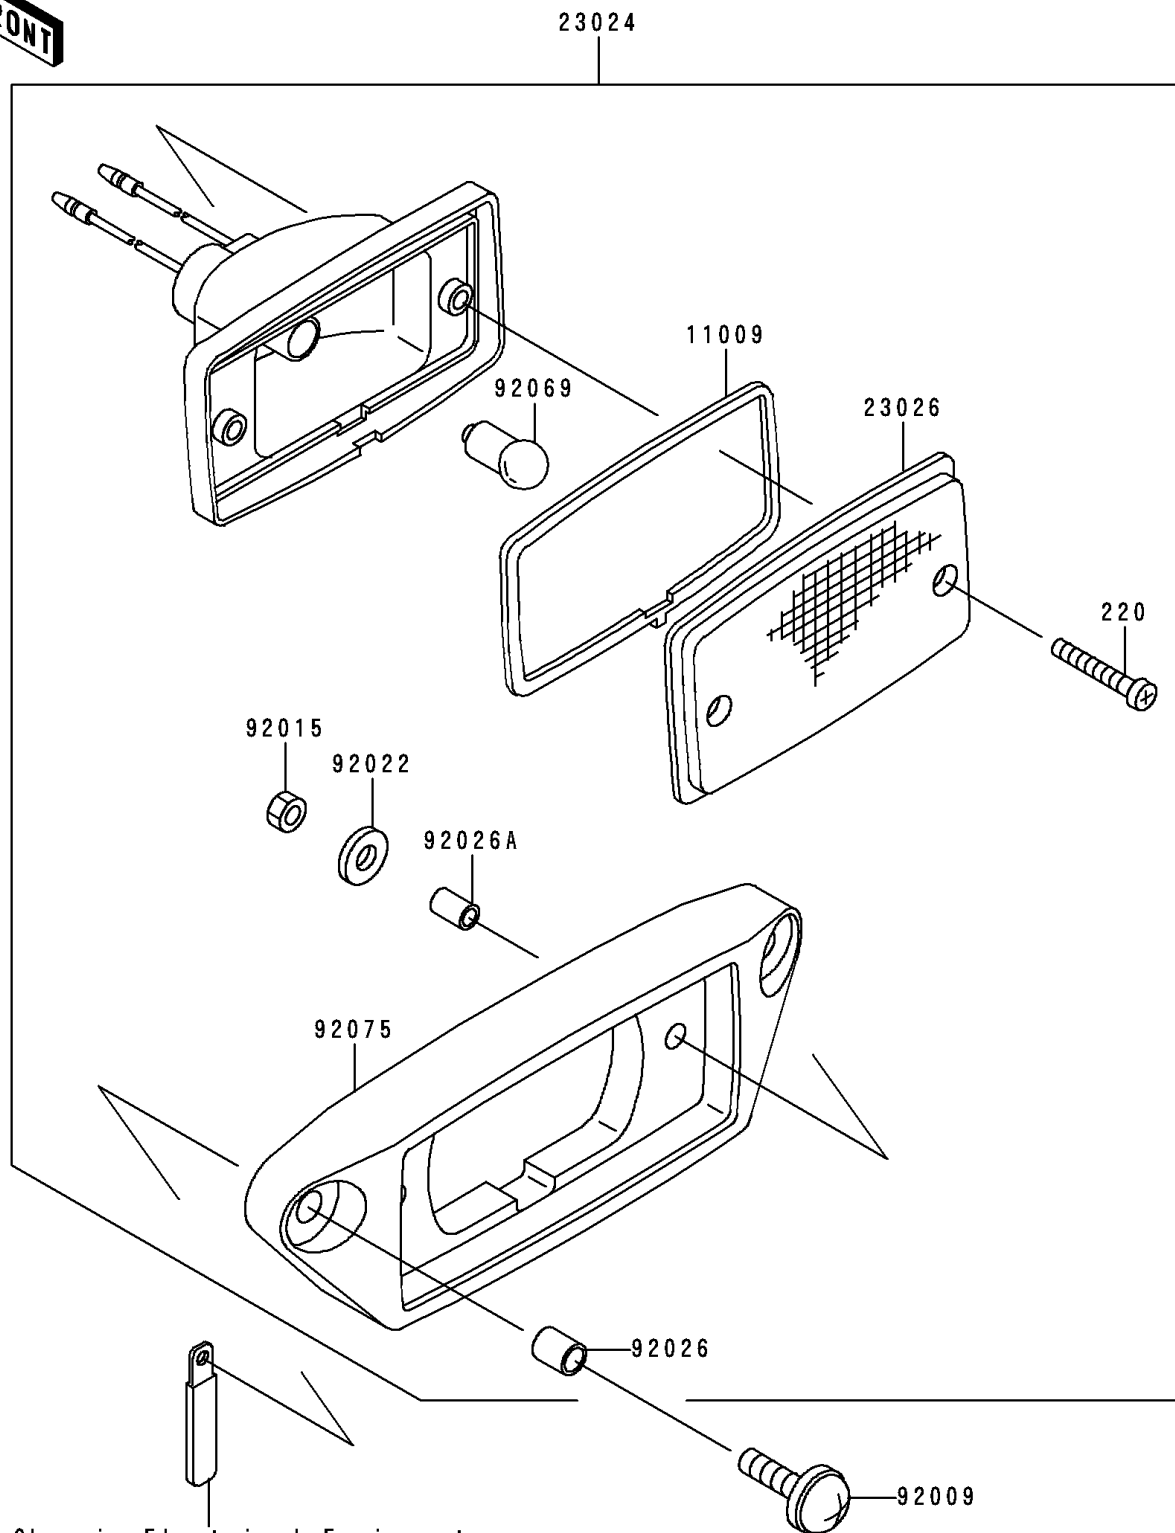

1995 Lakota™ 300 PARTS DIAGRAM

Taillight(s)

F 27 20

1995 Lakota™ 300 PARTS LIST

Taillight(s)

ITEM NAME	PART NUMBER	QUANTITY
SCREW-PAN-CROS (Ref # 220)	220B0430	1
GASKET,TAIL LAMP (Ref # 11009)	11009-4004	1
LAMP-ASSY-TAIL (Ref # 23024)	23024-1123	1
LENS,TAIL LAMP (Ref # 23026)	23026-4003	1
SCREW,6X22,BLACK (Ref # 92009)	92009-1256	1
NUT,4MM (Ref # 92015)	92015-1550	1
WASHER,PLAIN,4MM (Ref # 92022)	92022-1762	1
SPACER,6.3X8.3X10 (Ref # 92026)	92026-1260	1
SPACER,4.5X6.5X10 (Ref # 92026A)	92026-1261	1
BULB,12V 8W (Ref # 92069)	92069-1012	1
DAMPER,TAIL LAMP (Ref # 92075)	92075-1782	1