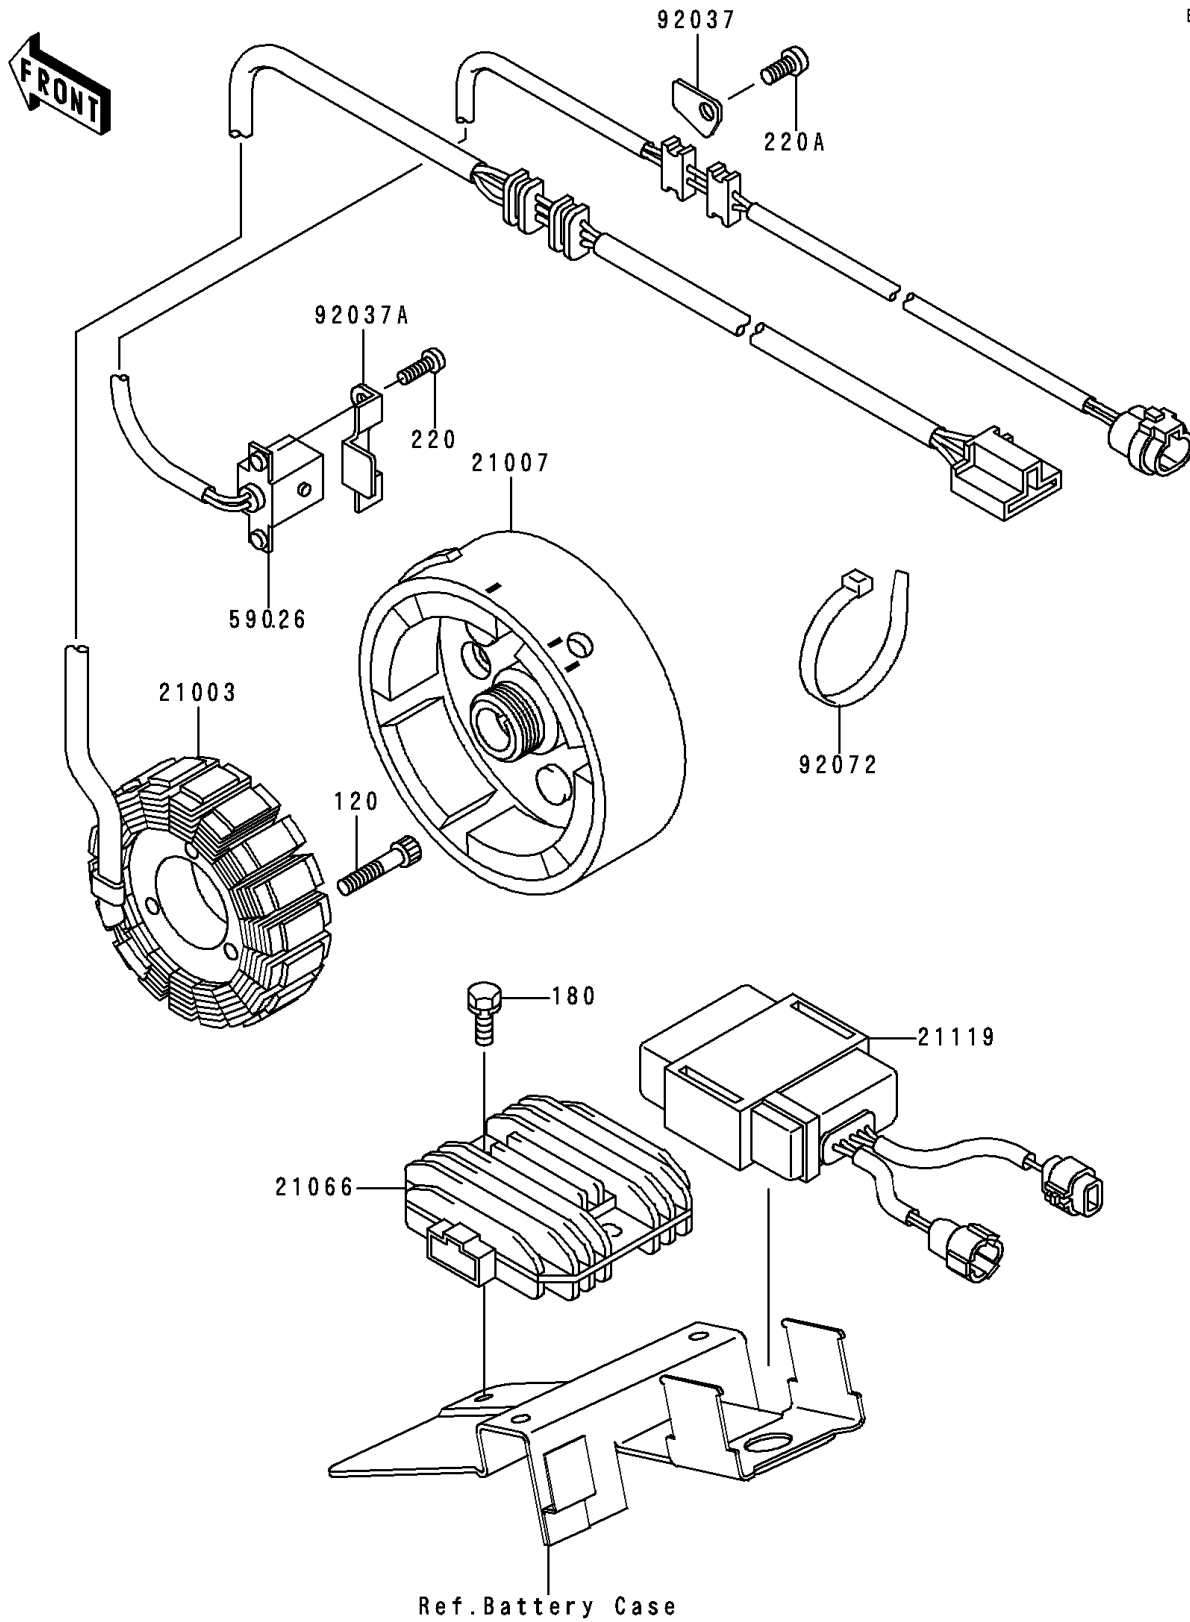

1995 Lakota™ 300 PARTS DIAGRAM

Generator

E1810

1995 Lakota™ 300 PARTS LIST

Generator

ITEM NAME	PART NUMBER	QUANTITY
BOLT-SOCKET,6X30 (Ref # 120)	120P0630	1
BOLT-UPSET-WS (Ref # 180)	180B0630	1
SCREW-PAN-CROS (Ref # 220)	220B0514	1
SCREW-PAN-CROS,6X12 (Ref # 220A)	220B0612	1
STATOR (Ref # 21003)	21003-1276	1
ROTOR (Ref # 21007)	21007-1179	1
REGULATOR-VOLTAGE (Ref # 21066)	21066-1089	1
IGNITER (Ref # 21119)	21119-1369	1
COIL-PULSING (Ref # 59026)	59026-1092	1
CLAMP,WIRING HARNESS (Ref # 92037)	92037-1656	1
CLAMP (Ref # 92037A)	92037-1987	1
BAND,L=188 (Ref # 92072)	92072-1239	1