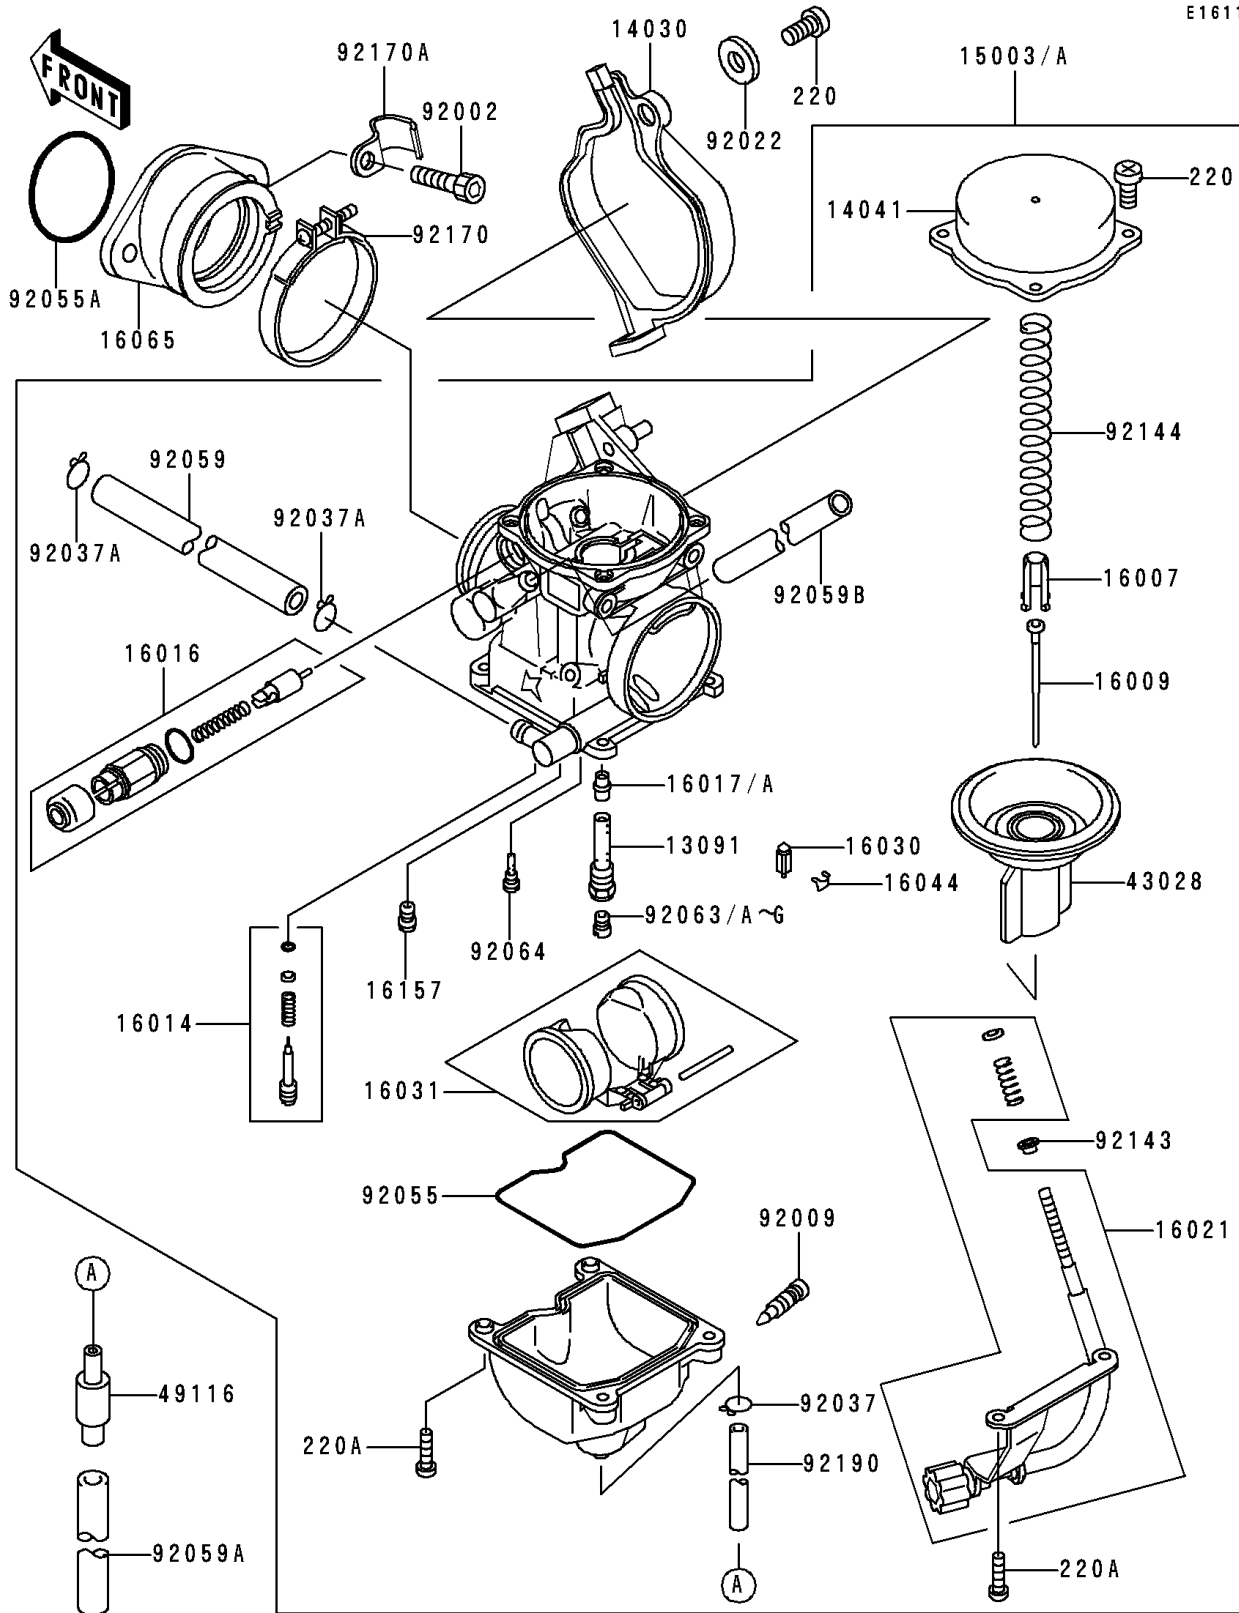

## 1995 Lakota™ 300 PARTS DIAGRAM

Carburetor

E1611

## 1995 Lakota™ 300 PARTS LIST

Carburetor

ITEM NAME	PART NUMBER	QUANTITY
HOLDER,NEEDLE JET (Ref # 13091)	13091-1914	1
COVER-CARBURETOR (Ref # 14030)	14030-1054	1
TOP-CHAMBER,MIXING,INSIDE (Ref # 14041)	14041-1077	1
CARBURETOR-ASSY (Ref # 15003)	15003-1157	1
SEAT-SPRING,THROTTLE VALVE (Ref # 16007)	16007-1120	1
NEEDLE-JET,N36X (Ref # 16009)	16009-1516	1
SCREW-PILOT AIR (Ref # 16014)	16014-1081	1
PLUNGER,STARTER (Ref # 16016)	16016-1101	1
JET-NEEDLE (Ref # 16017)	16017-1335	1
SCREW-THROTTLE STOP (Ref # 16021)	16021-1196	1
VALVE-FLOAT (Ref # 16030)	16030-1007	1
FLOAT (Ref # 16031)	16031-1077	1
CLAMP,FLOAT VALVE (Ref # 16044)	16044-007	1
HOLDER-CARBURETOR (Ref # 16065)	16065-1301	1
JET-STARTER,#58 (Ref # 16157)	16157-1057	1
DIAPHRAGM,VALVE (Ref # 43028)	43028-1080	1
VALVE-ASSY (Ref # 49116)	49116-1126	1
BOLT,6X16 (Ref # 92002)	92002-1143	1
SCREW,DRAIN,M6X0.75 (Ref # 92009)	92009-1551	1
WASHER,5.2X13X1 (Ref # 92022)	92022-1380	1
CLAMP,TUBE (Ref # 92037)	92037-1201	1
CLAMP,TUBE (Ref # 92037A)	92037-1531	1
RING-O,FLOAT CHAMBER (Ref # 92055)	92055-1222	1
RING-O,38MM (Ref # 92055A)	92055-1295	1
TUBE,6.5X11.5X200 (Ref # 92059)	92059-1538	1
TUBE,7X10X100 (Ref # 92059A)	92059-1736	1
TUBE,6.5X9.5X320 (Ref # 92059B)	92059-1861	1
JET-MAIN,#140 (Ref # 92063)	92063-1013	1
JET-MAIN,#135 (Ref # 92063A)	92063-1014	1

## 1995 Lakota™ 300 PARTS LIST

Carburetor

ITEM NAME	PART NUMBER	QUANTITY
JET-MAIN,#138 (Ref # 92063B)	92063-1015	1
SCREW-PAN-CROS (Ref # 220)	220B0408	1
SCREW-PAN-CROS (Ref # 220A)	220D0414	1
JET-MAIN,#142 (Ref # 92063C)	92063-1016	1
JET-MAIN,#145 (Ref # 92063D)	92063-1017	1
JET-PILOT,#38 (Ref # 92064)	92064-1119	1
COLLAR (Ref # 92143)	92143-1589	1
SPRING,DIAPHRAGM VALVE (Ref # 92144)	92144-1745	1
CLAMP (Ref # 92170)	92170-1438	1
CLAMP (Ref # 92170A)	92170-1552	1
TUBE,4.5X8X330 (Ref # 92190)	92190-1557	1