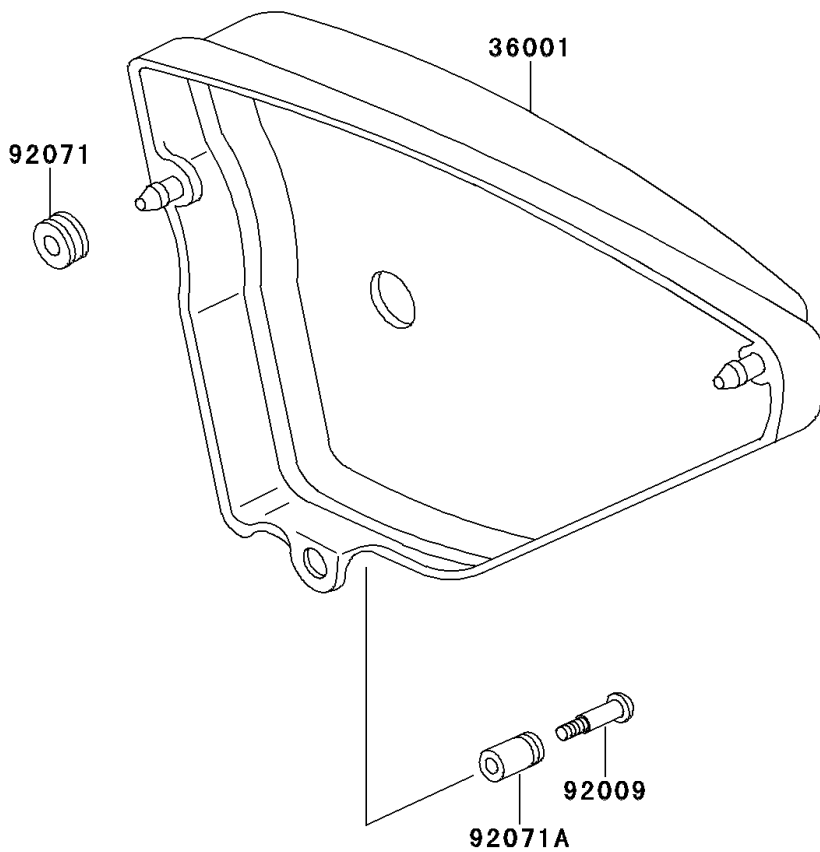

1997 KE100 PARTS DIAGRAM

Side Covers/Chain Cover

F2610

1997 KE100 PARTS LIST

Side Covers/Chain Cover

ITEM NAME	PART NUMBER	QUANTITY
SCREW-PAN-WSP-CROS,6X12 (Ref # 236)	236C0612	1
COVER-SIDE,RH,L.GREEN (Ref # 36001)	36001-1137-6W	1
CASE-CHAIN,BLACK (Ref # 36014)	36014-1047	1
SCREW,PLUG (Ref # 92009)	92009-1001	1
GROMMET (Ref # 92071)	92071-056	1
GROMMET,SIDE COVER (Ref # 92071A)	92071-1001	1