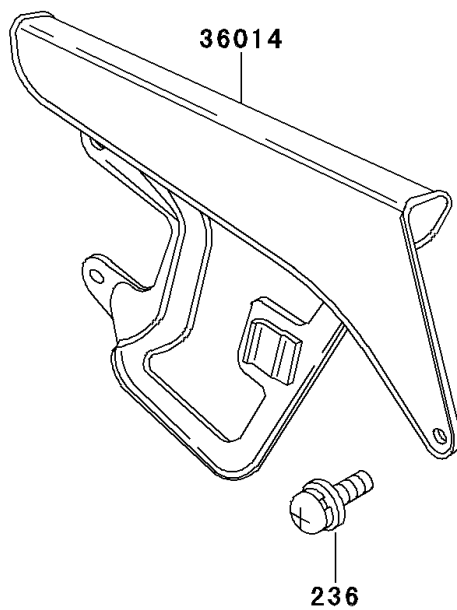

1997 KE100 PARTS DIAGRAM

Side Covers/Chain Cover

F2610

1997 KE100 PARTS LIST

Side Covers/Chain Cover

ITEM NAME	PART NUMBER	QUANTITY
SCREW-PAN-WSP-CROS,6X12 (Ref # 236)	236C0612	1
COVER-SIDE,RH,L.GREEN (Ref # 36001)	36001-1137-6W	1
CASE-CHAIN,BLACK (Ref # 36014)	36014-1047	1
SCREW,PLUG (Ref # 92009)	92009-1001	1
GROMMET (Ref # 92071)	92071-056	1
GROMMET,SIDE COVER (Ref # 92071A)	92071-1001	1