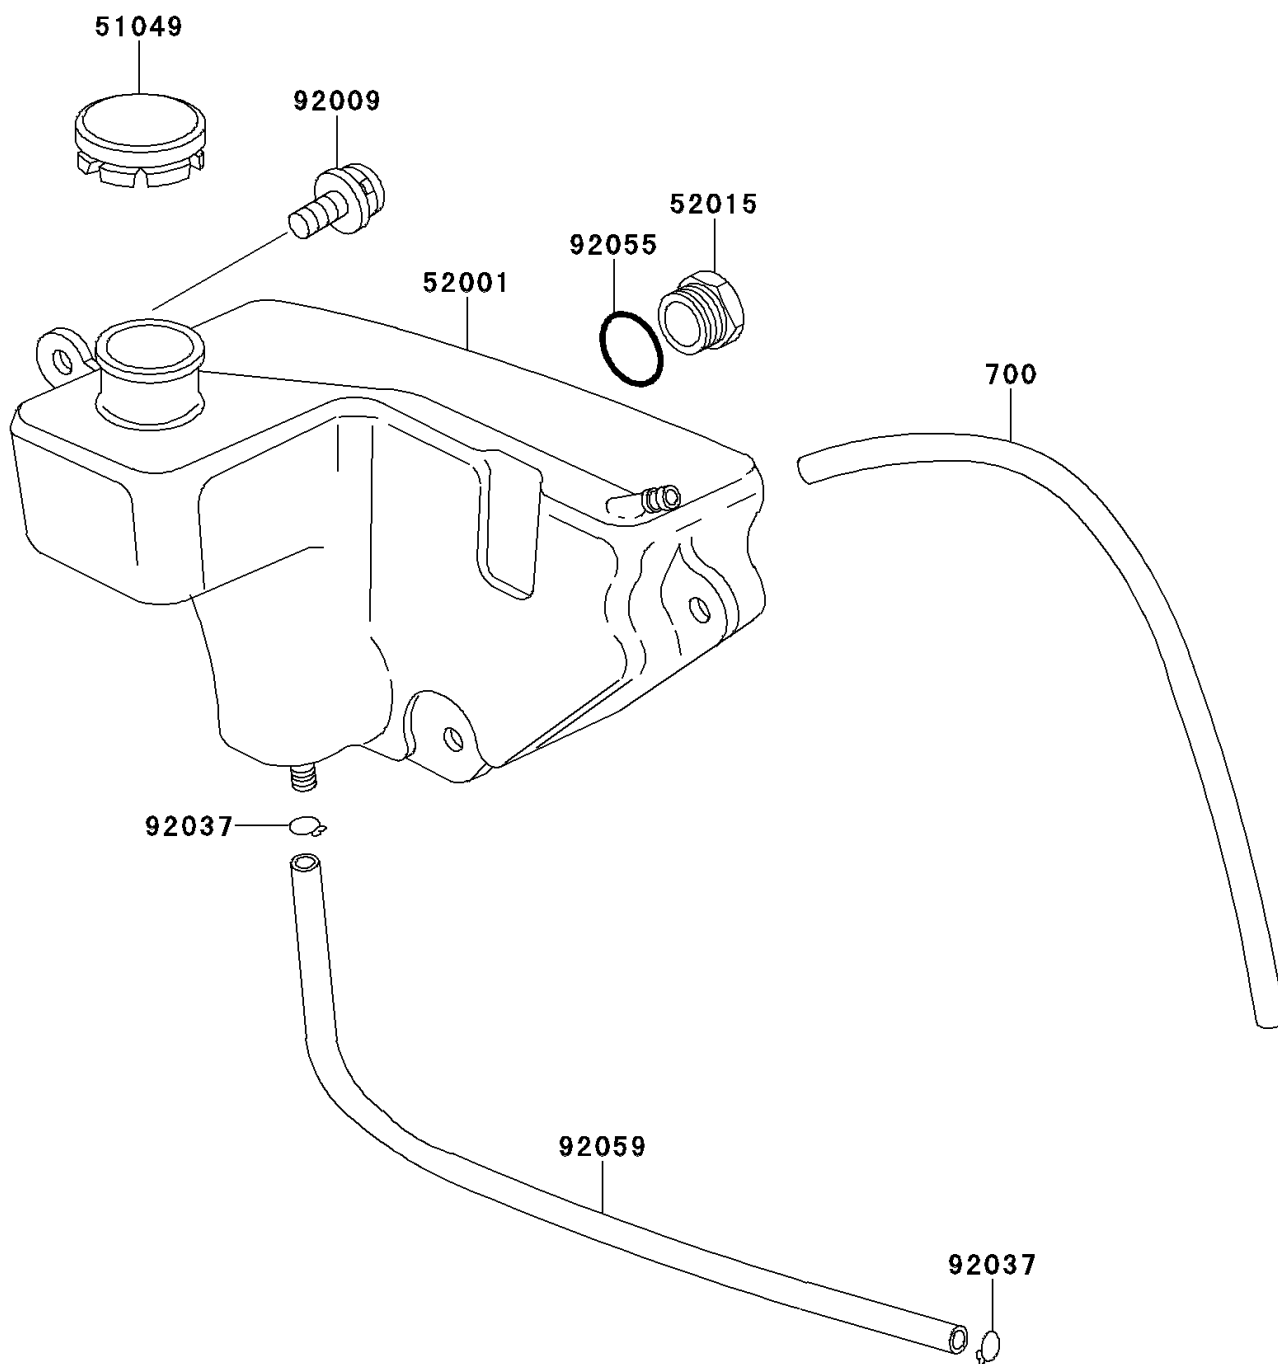

1997 KE100 PARTS DIAGRAM

Oil Tank

F2450

1997 KE100 PARTS LIST

Oil Tank

ITEM NAME	PART NUMBER	QUANTITY
TUBE-PVC,5X280 (Ref # 700)	700Q05280	1
CAP-TANK,OIL (Ref # 51049)	51049-1004	1
TANK-OIL (Ref # 52001)	52001-1003	1
GAUGE,OIL LEVEL (Ref # 52015)	52015-002	1
SCREW-PAN-WSP-CROS,6X16 (Ref # 92009)	92009-1283	1
CLAMP,TUBE (Ref # 92037)	92037-010	1
RING-O,20MM (Ref # 92055)	92055-051	1
TUBE,4.5X9X220 (Ref # 92059)	92059-073	1