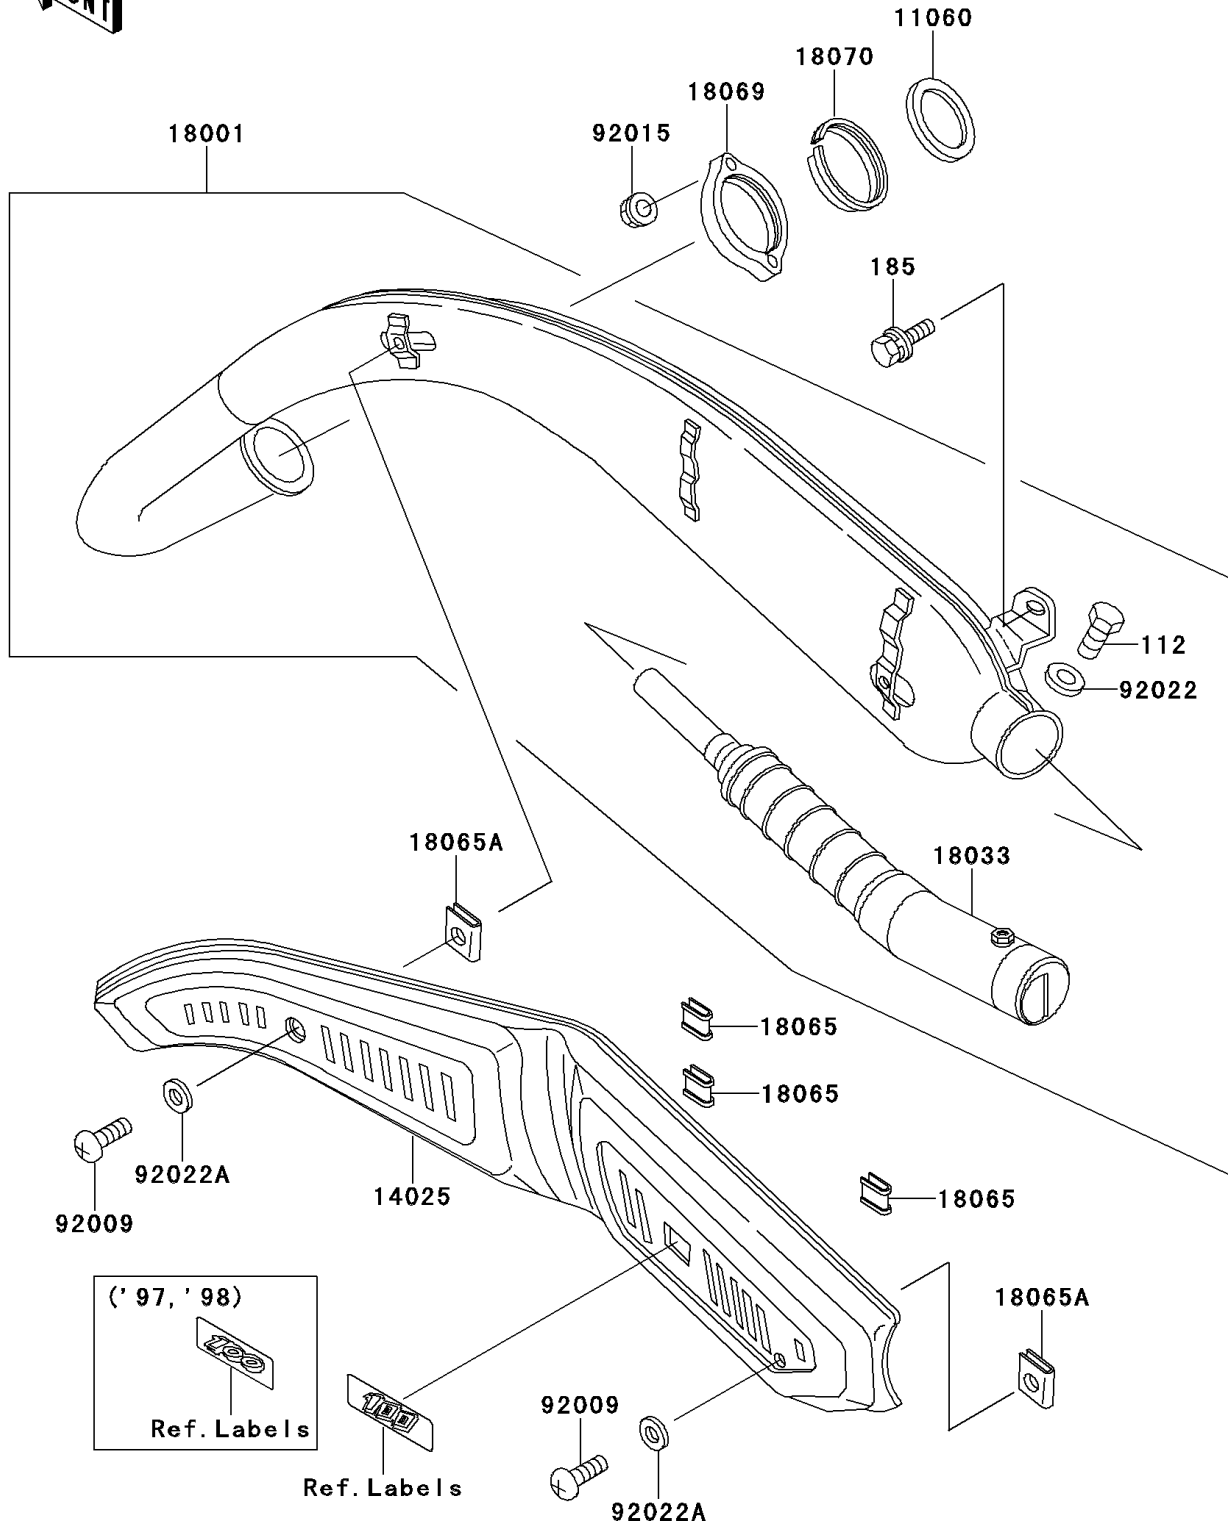

## 1997 KE100 PARTS DIAGRAM

Muffler(s)

E1140

## 1997 KE100 PARTS LIST

Muffler(s)

ITEM NAME	PART NUMBER	QUANTITY
BOLT-UPSET (Ref # 112)	112B0614	1
BOLT-UPSET-WSP-SMALL (Ref # 185)	185C0816	1
GASKET,EXHAUST PIPE (Ref # 11060)	11060-1203	1
COVER,MUFFLER,F.BLACK (Ref # 14025)	14025-1372	1
MUFFLER (Ref # 18001)	18001-1603	1
BAFFLE-PIPE MUFFLER (Ref # 18033)	18033-070	1
INSULATOR,HEAT (Ref # 18065)	18065-007	1
INSULATOR,HEAT (Ref # 18065A)	18065-009	1
HOLDER-EXHAUST PIPE (Ref # 18069)	18069-048	1
COLLAR,EXHAUST PIPE HOLDER (Ref # 18070)	18070-008	1
SCREW,6X12 (Ref # 92009)	92009-1309	1
NUT,6MM (Ref # 92015)	92015-1365	1
WASHER,6.1X12X1 (Ref # 92022)	92022-077	1
WASHER,TOOTHED,6MM (Ref # 92022A)	92022-1548	1