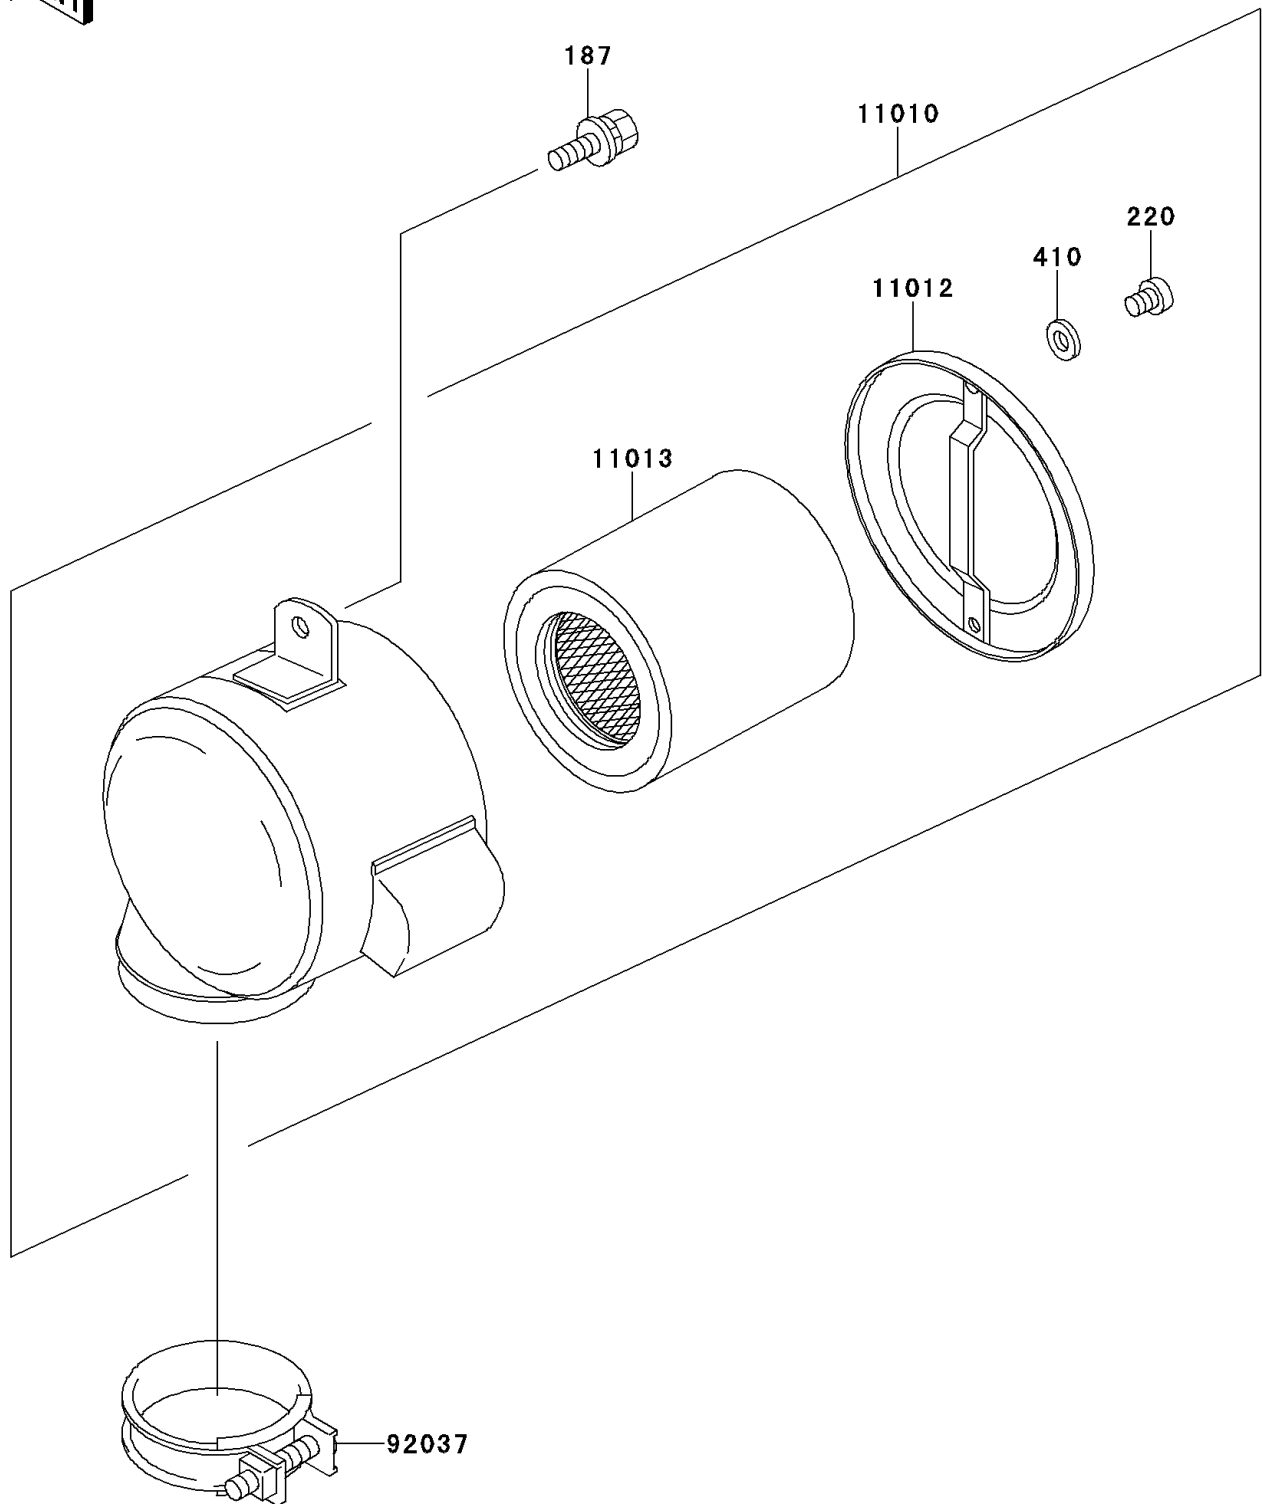

1997 KE100 PARTS DIAGRAM

Air Cleaner

E1130

1997 KE100 PARTS LIST

Air Cleaner

ITEM NAME	PART NUMBER	QUANTITY
BOLT-UPSET-WSP (Ref # 187)	187C0612	1
SCREW-PAN-CROS,6X8 (Ref # 220)	220B0608	1
WASHER-PLAIN-SMALL,6MM (Ref # 410)	410B0600	1
FILTER-ASSY-AIR (Ref # 11010)	11010-1100	1
CAP,AIR FILTER,F.BLACK (Ref # 11012)	11012-1187	1
ELEMENT-AIR FILTER (Ref # 11013)	11013-1008	1
CLAMP (Ref # 92037)	92037-068	1