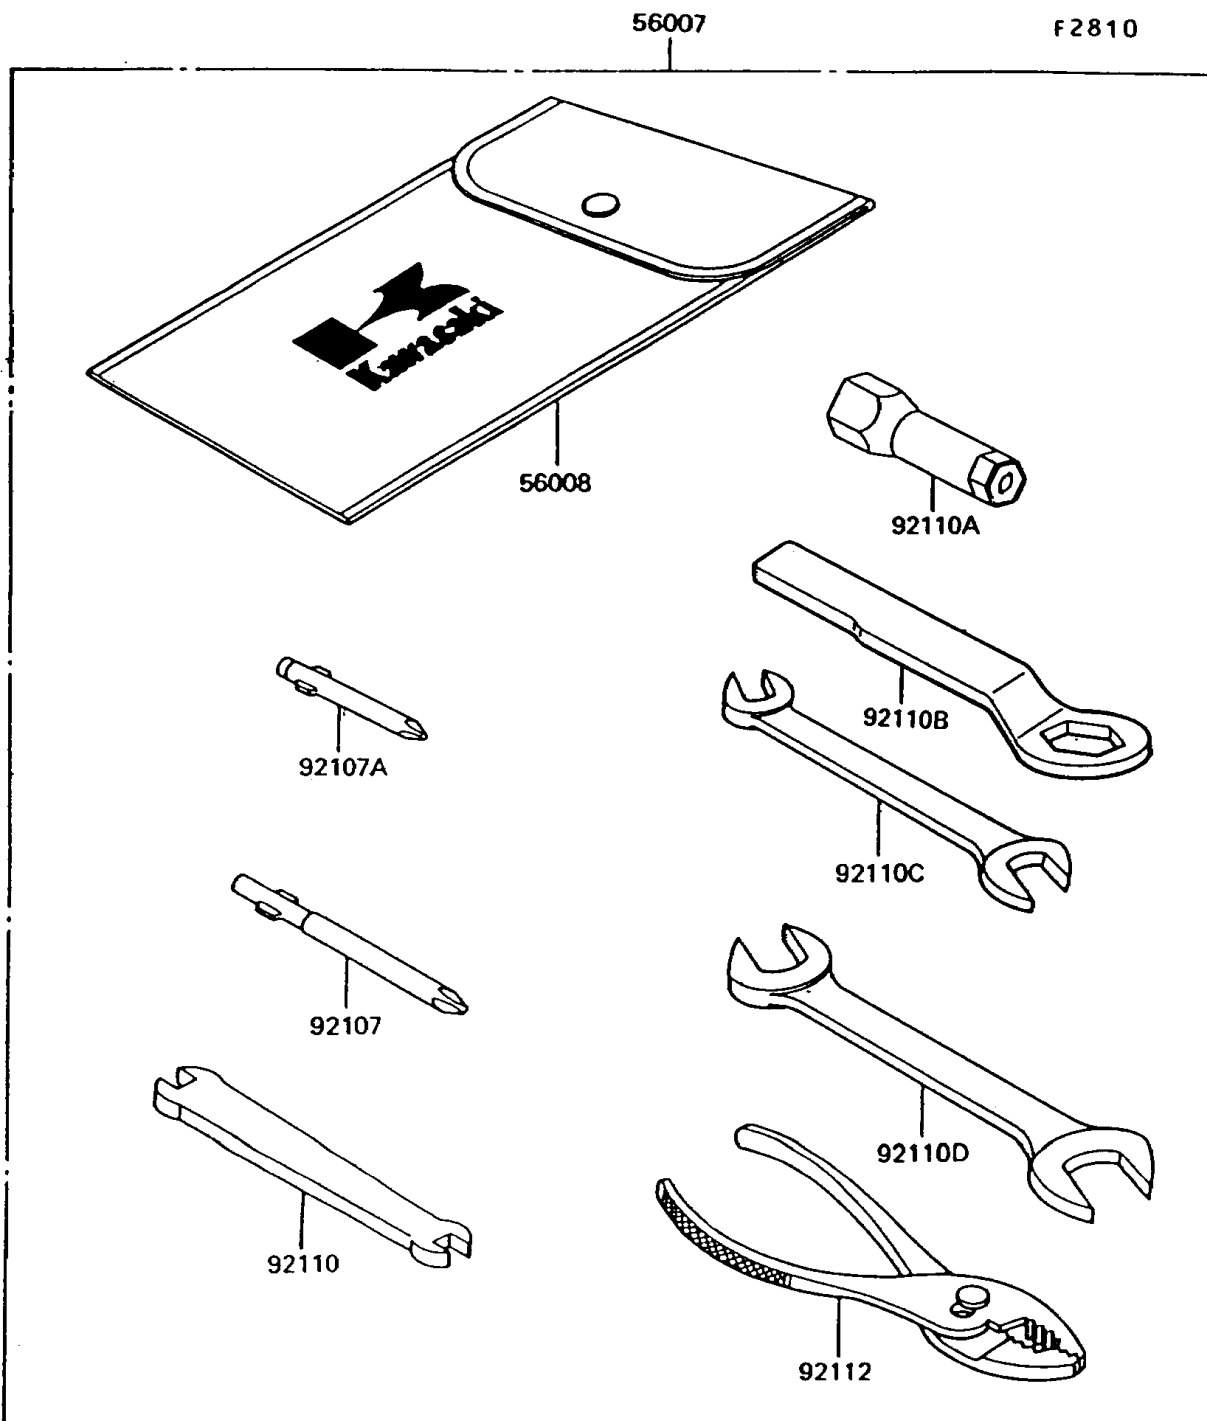

1992 KE100 PARTS DIAGRAM

Owner's Tools

1992 KE100 PARTS LIST

Owner's Tools

ITEM NAME	PART NUMBER	QUANTITY
TOOLKIT (Ref # 56007)	56007-1280	1
BAG,TOOL (Ref # 56008)	56008-1007	1
GASKET-LIQUID,TUBE,100G,SILVER (Ref # 92104)	92104-002	1
TOOL-DRIVER,#3PHILLIPS (Ref # 92107)	92107-005	1
TOOL-DRIVER,#2PHILLIPS (Ref # 92107A)	92107-1053	1
TOOL-WRENCH,SPOKE,5.1X5.8 (Ref # 92110)	92110-1044	1
TOOL-WRENCH,BOX,21MM (Ref # 92110A)	92110-1113	1
TOOL-WRENCH,BOX END,22MM (Ref # 92110B)	92110-1148	1
TOOL-WRENCH,OPEN END,10X12 (Ref # 92110C)	92110-1152	1
TOOL-WRENCH,OPEN END,14X17 (Ref # 92110D)	92110-1153	1
TOOL-PLIERS (Ref # 92112)	92112-003	1