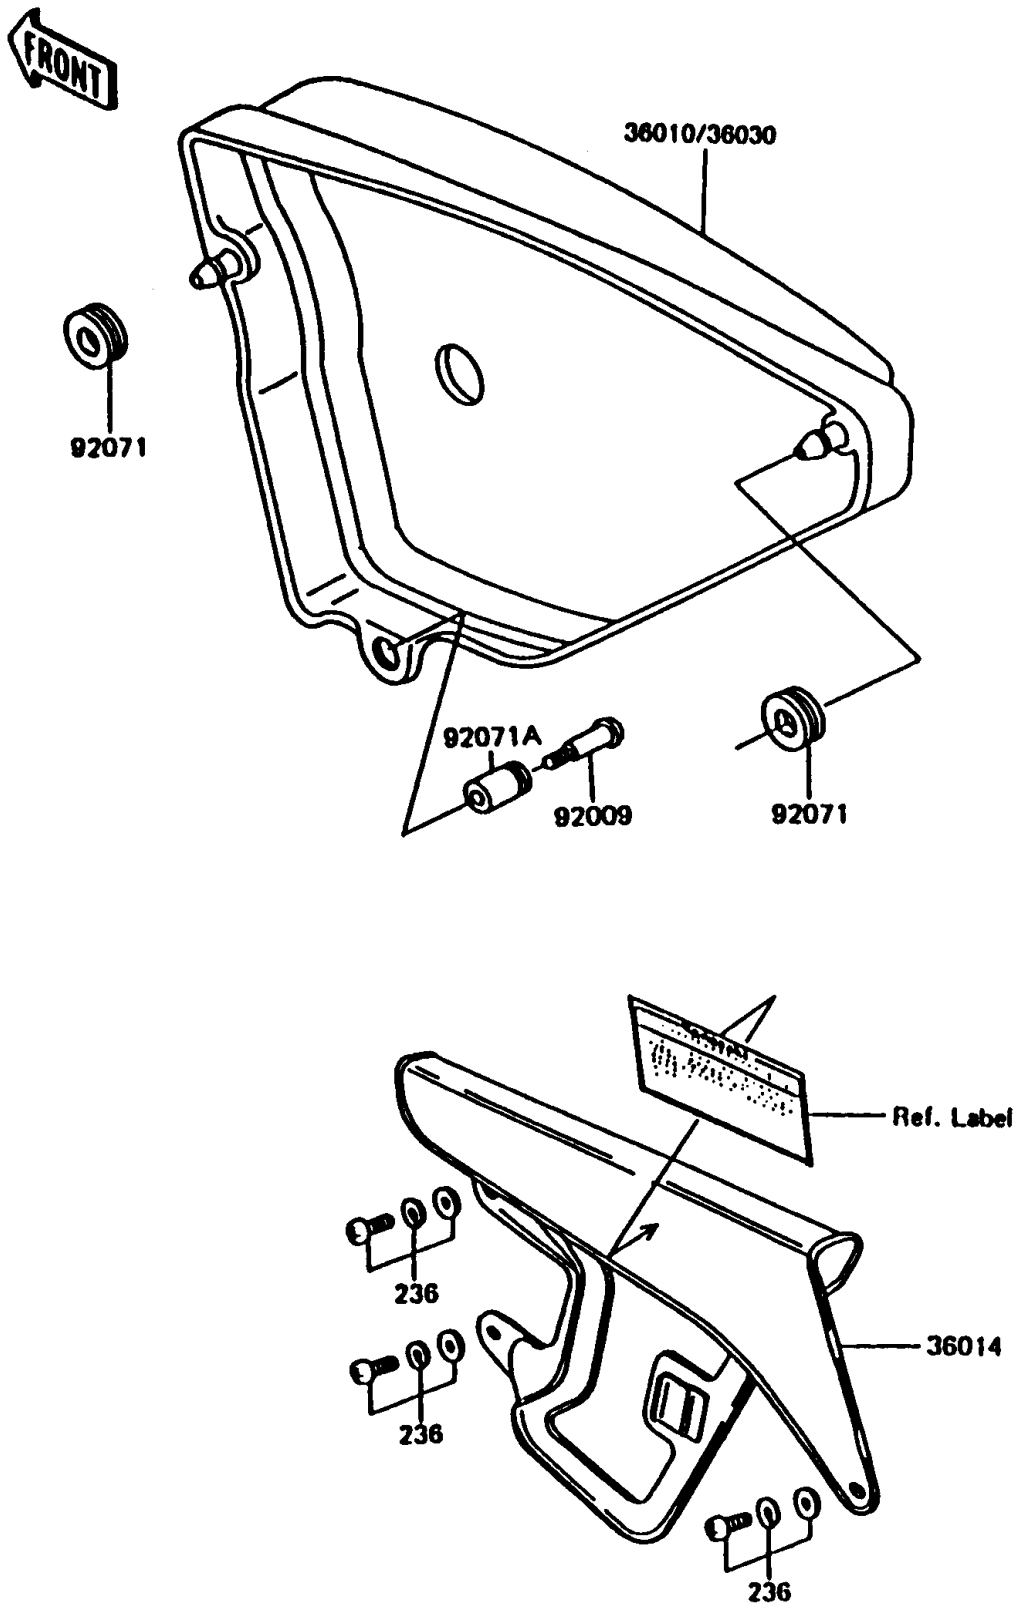

## 1992 KE100 PARTS DIAGRAM

Side Covers/Chain Cover

F2610

## 1992 KE100 PARTS LIST

Side Covers/Chain Cover

ITEM NAME	PART NUMBER	QUANTITY
SCREW-PAN-WSP-CROS,6X12 (Ref # 236)	236C0612	1
COVER-SIDE,RH,P.WHITE (Ref # 36010)	36010-5421-6F	1
CASE-CHAIN,BLACK (Ref # 36014)	36014-1047	1
SCREW,PLUG (Ref # 92009)	92009-1001	1
GROMMET (Ref # 92071)	92071-056	1
GROMMET,SIDE COVER (Ref # 92071A)	92071-1001	1