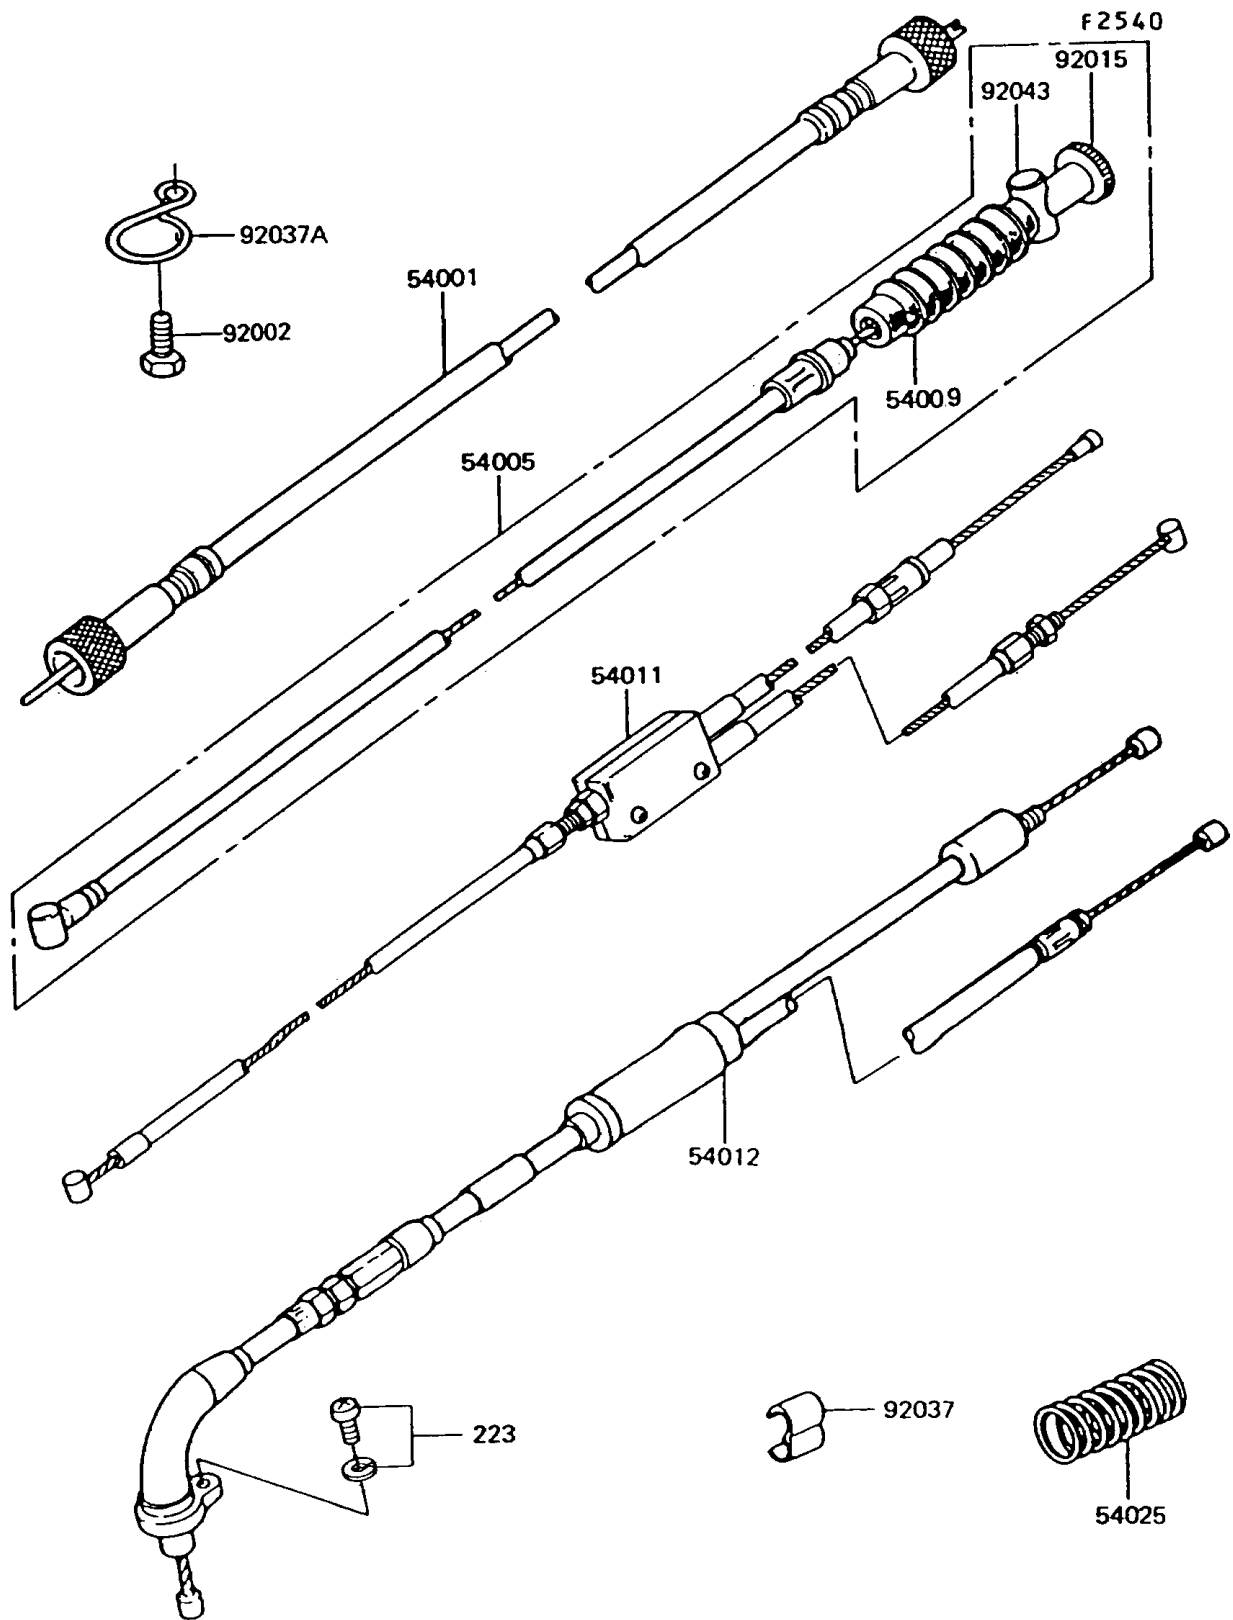

1992 KE100 PARTS DIAGRAM

Cables

1992 KE100 PARTS LIST

Cables

ITEM NAME	PART NUMBER	QUANTITY
SCREW-PAN-WS-CROS (Ref # 223)	223C0510	1
CABLE-SPEEDOMETER (Ref # 54001)	54001-032	1
CABLE-BRAKE (Ref # 54005)	54005-1035	1
COVER-SEAL (Ref # 54009)	54009-008	1
CABLE-CLUTCH (Ref # 54011)	54011-1054	1
CABLE-THROTTLE (Ref # 54012)	54012-1104	1
SPRING,CABLE (Ref # 54025)	54025-004	1
BOLT,6X12 (Ref # 92002)	92002-1211	1
NUT,CABLE ADJUSTER LOCK (Ref # 92015)	92015-052	1
CLAMP,CABLE (Ref # 92037)	92037-017	1
CLAMP,CABLE (Ref # 92037A)	92037-046	1
PIN,BRAKE CABLE (Ref # 92043)	92043-082	1