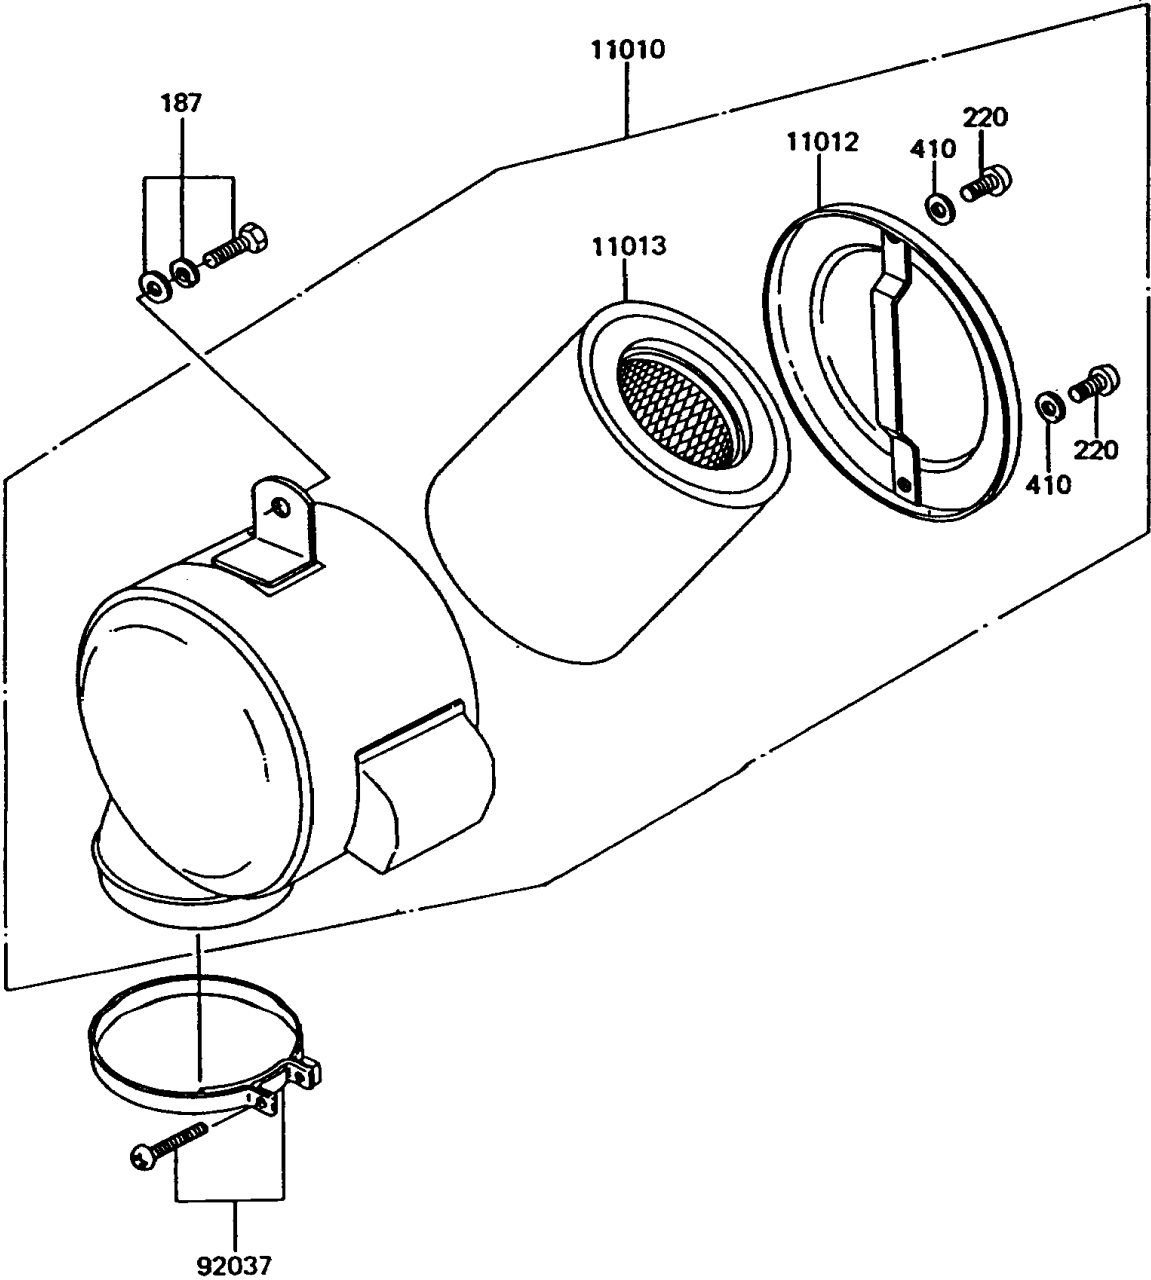

1992 KE100 PARTS DIAGRAM

Air Cleaner

E1130

1992 KE100 PARTS LIST

Air Cleaner

ITEM NAME	PART NUMBER	QUANTITY
BOLT-UPSET-WSP (Ref # 187)	187C0612	1
SCREW-PAN-CROS,6X8 (Ref # 220)	220B0608	1
WASHER-PLAIN-SMALL,6MM (Ref # 410)	410B0600	1
FILTER-ASSY-AIR (Ref # 11010)	11010-1100	1
CAP,AIR FILTER,F.BLACK (Ref # 11012)	11012-1187	1
ELEMENT-AIR FILTER (Ref # 11013)	11013-1008	1
CLAMP (Ref # 92037)	92037-068	1