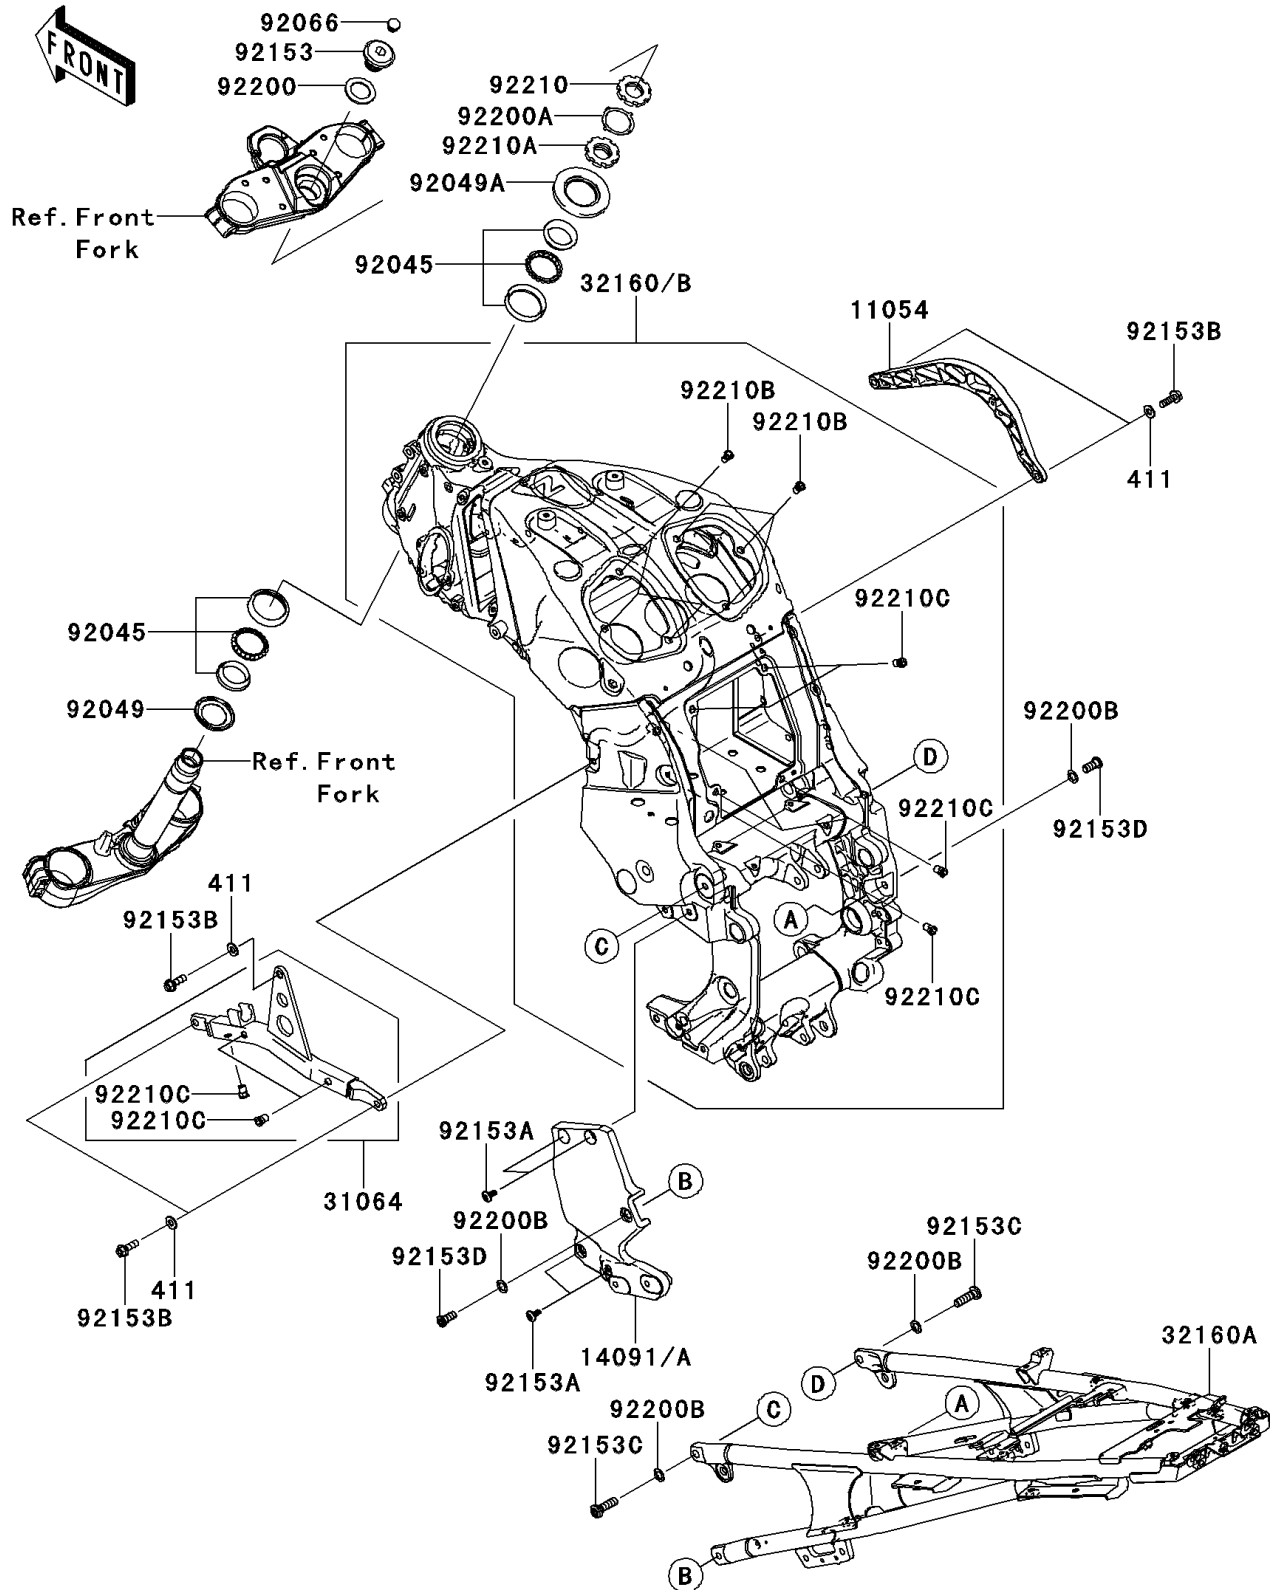

2008 Concours™ 14 PARTS DIAGRAM

Frame

F2120

2008 Concours™ 14 PARTS LIST

Frame

ITEM NAME	PART NUMBER	QUANTITY
WASHER-PLAIN (Ref # 411)	411AA0800	1
BRACKET,SUB FRAME,RH (Ref # 11054)	11054-1183	1
COVER,FRONT FRAME SHAFT,BLACK (Ref # 14091)	14091-0681-18R	1
PIPE-COMP,SUB FRAME,LH (Ref # 31064)	31064-0109	1
FRAME-COMP,FR,BLACK (Ref # 32160)	32160-0291-18R	1
FRAME-COMP,RR,BLACK (Ref # 32160A)	32160-0294-18R	1
BEARING-BALL,SF07A17PX1V1 (Ref # 92045)	92045-1384	1
SEAL-OIL,DS35X55X4 (Ref # 92049)	92049-0022	1
SEAL-OIL,MX043N3 (Ref # 92049A)	92049-0091	1
PLUG (Ref # 92066)	92066-0071	1
BOLT,26MM (Ref # 92153)	92153-0474	1
BOLT,SOCKET,8X20 (Ref # 92153A)	92153-1621	1
BOLT,FLANGED,8X25 (Ref # 92153B)	92153-1768	1
BOLT,SOCKET,10X35 (Ref # 92153C)	92153-1904	1
BOLT,SOCKET,10X22 (Ref # 92153D)	92153-1905	1
WASHER,27X42X2.3 (Ref # 92200)	92200-0081	1
WASHER (Ref # 92200A)	92200-0281	1
WASHER,11X18X1 (Ref # 92200B)	92200-0324	1
NUT,35MM (Ref # 92210)	92210-0095	1
NUT,35MM (Ref # 92210A)	92210-0096	1
NUT,POP,6MM,L=16.5 (Ref # 92210B)	92210-0324	1
NUT,POP,6MM,L=15 (Ref # 92210C)	92210-1397	1