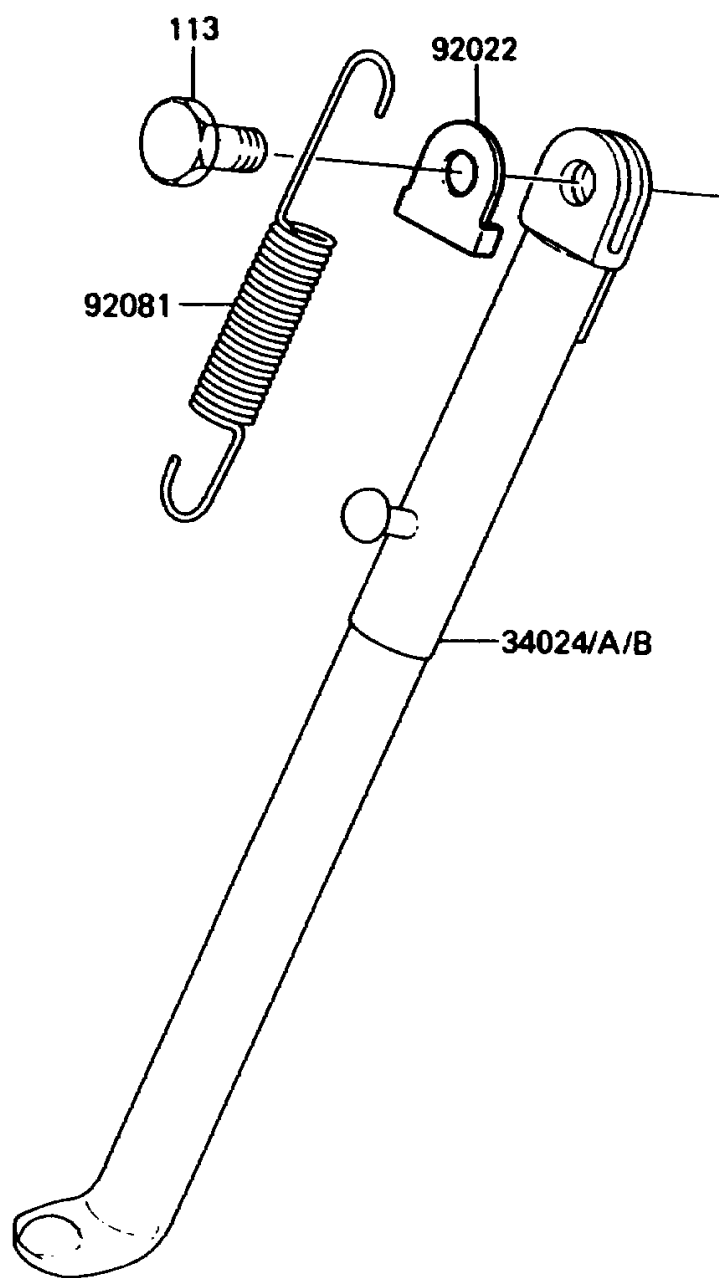

1984 KDX™80 PARTS DIAGRAM

Stand(s)

F2190-0147

1984 KDX™80 PARTS LIST

Stand(s)

| ITEM NAME | PART NUMBER | QUANTITY |
|-----------------------------------|-------------|----------|
| STAND-SIDE (Ref # 34024) | 34024-1105 | 1 |
| WASHER,LOCK (Ref # 92022) | 92022-1473 | 1 |
| SPRING,STAND (Ref # 92081) | 34025-005 | 1 |
| BOLT-SMALL-FINE,10X18 (Ref # 113) | 113G1018 | 1 |