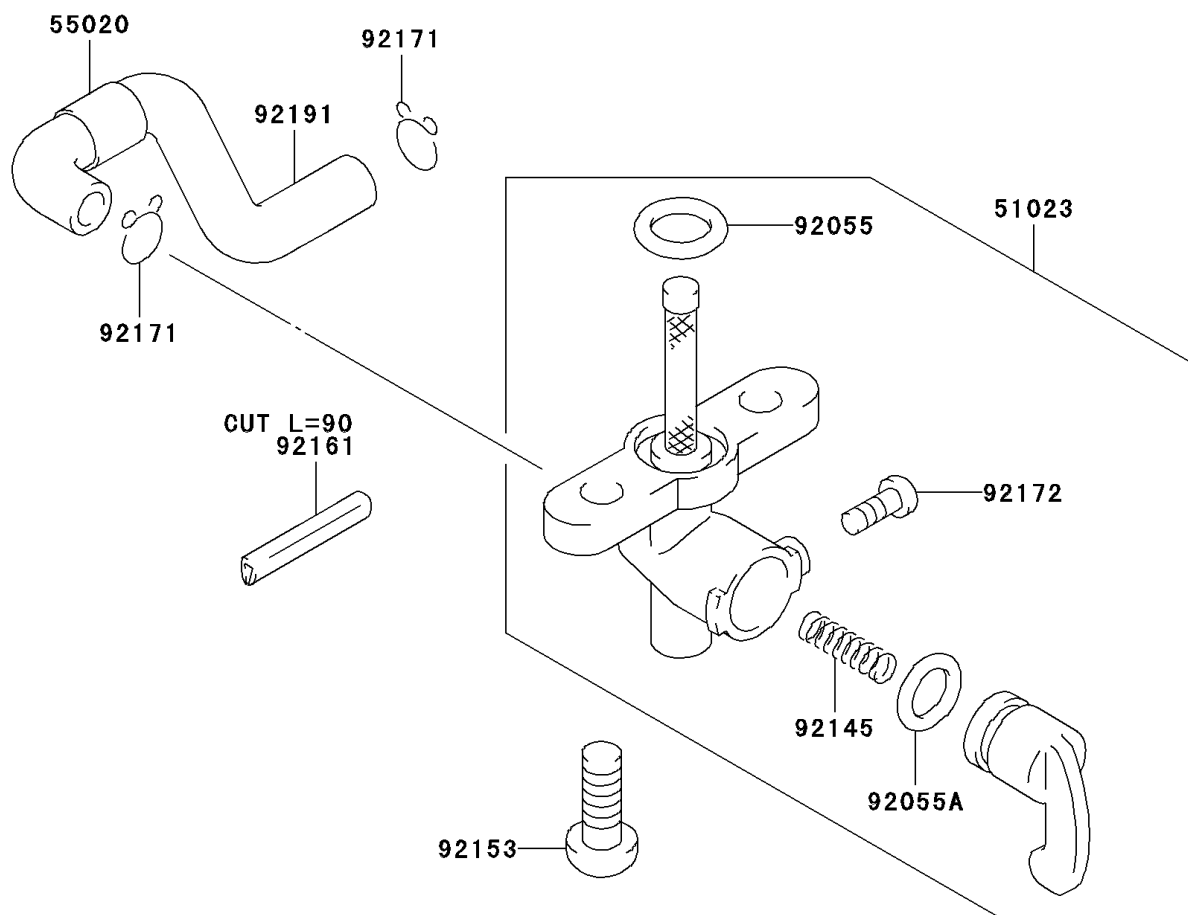

2006 KDX™50 PARTS DIAGRAM

Fuel Filter

F2411

2006 KDX™50 PARTS LIST

Fuel Filter

| ITEM NAME | PART NUMBER | QUANTITY |
|-------------------------------|-------------|----------|
| TAP-ASSY (Ref # 51023) | 51023-S009 | 1 |
| GUARD,FUEL HOSE (Ref # 55020) | 55020-S008 | 1 |
| RING-O (Ref # 92055) | 92055-S072 | 1 |
| RING-O (Ref # 92055A) | 92055-S073 | 1 |
| SPRING (Ref # 92145) | 92145-S111 | 1 |
| BOLT (Ref # 92153) | 92153-S001 | 1 |
| DAMPER (Ref # 92161) | 92161-S111 | 1 |
| CLAMP,FUEL HOSE (Ref # 92171) | 92171-S003 | 1 |
| SCREW (Ref # 92172) | 92172-S183 | 1 |
| TUBE,FUEL (Ref # 92191) | 92191-S066 | 1 |