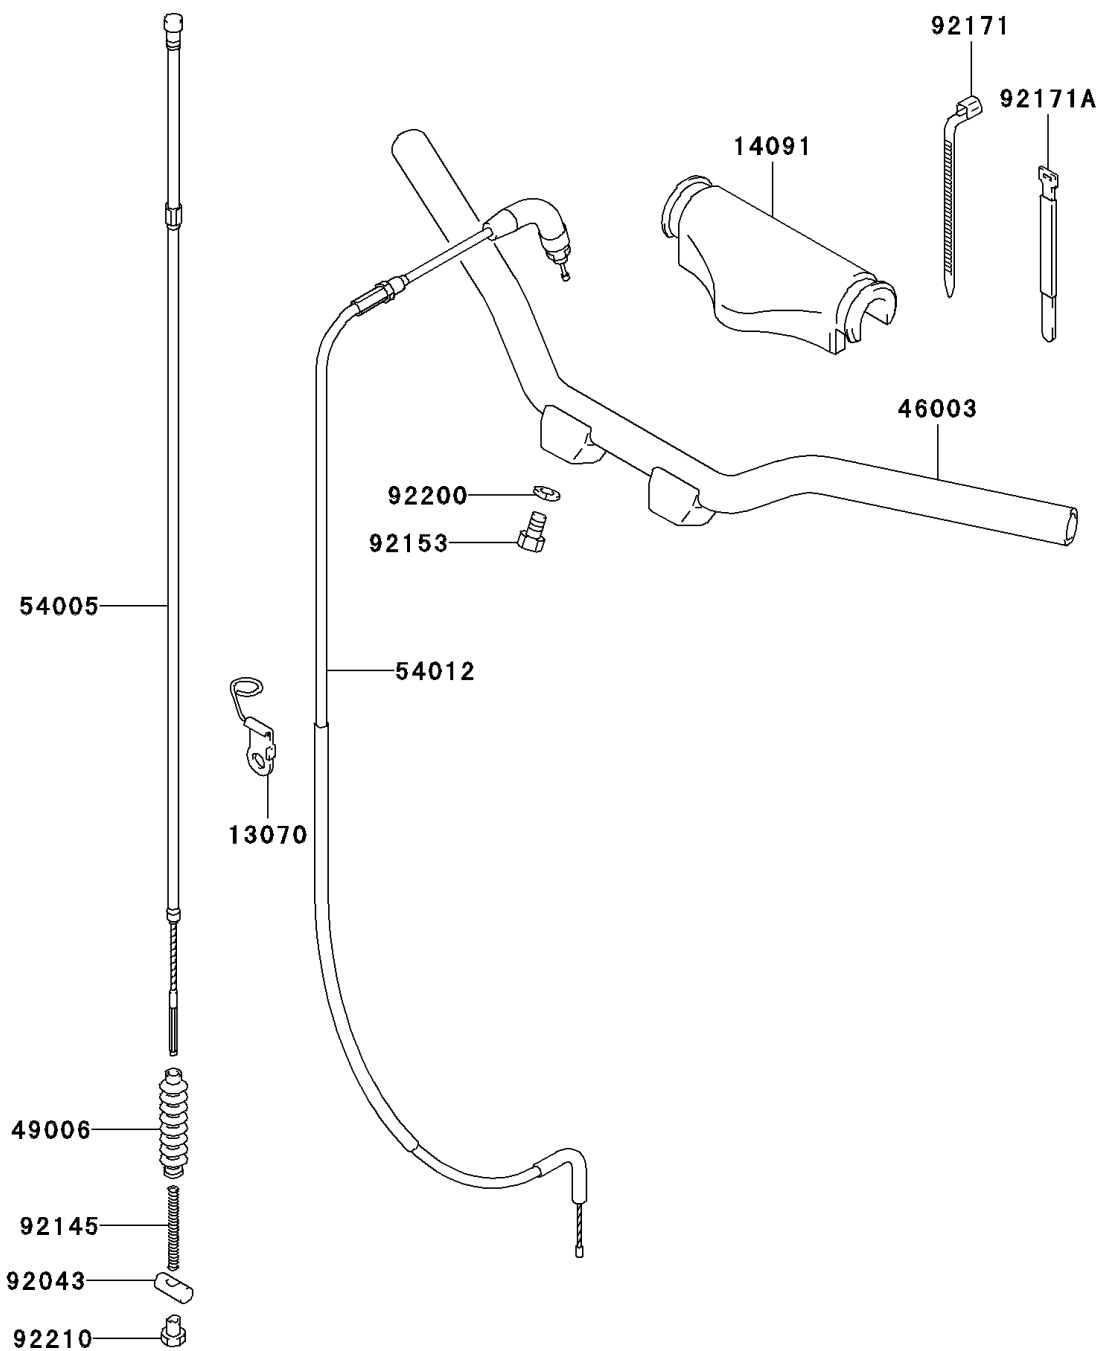

2006 KDX™50 PARTS DIAGRAM

Handlebar

F2310

2006 KDX™50 PARTS LIST

Handlebar

ITEM NAME	PART NUMBER	QUANTITY
GUIDE,CABLE (Ref # 13070)	13070-S017	1
COVER,HANDLE (Ref # 14091)	14091-S099	1
HANDLE,BLACK (Ref # 46003)	46003-S008-504	1
BOOT,FRONT BRAKE CABLE (Ref # 49006)	49006-S027	1
CABLE-BRAKE (Ref # 54005)	54005-S012	1
CABLE-THROTTLE (Ref # 54012)	54012-S012	1
PIN (Ref # 92043)	92043-S006	1
SPRING,FRONT BRAKE CABLE (Ref # 92145)	92145-S121	1
BOLT (Ref # 92153)	92153-S321	1
CLAMP,L=125 (Ref # 92171)	92171-S014	1
CLAMP,L=140 (Ref # 92171A)	92171-S106	1
WASHER (Ref # 92200)	92200-S167	1
NUT (Ref # 92210)	92210-S014	1