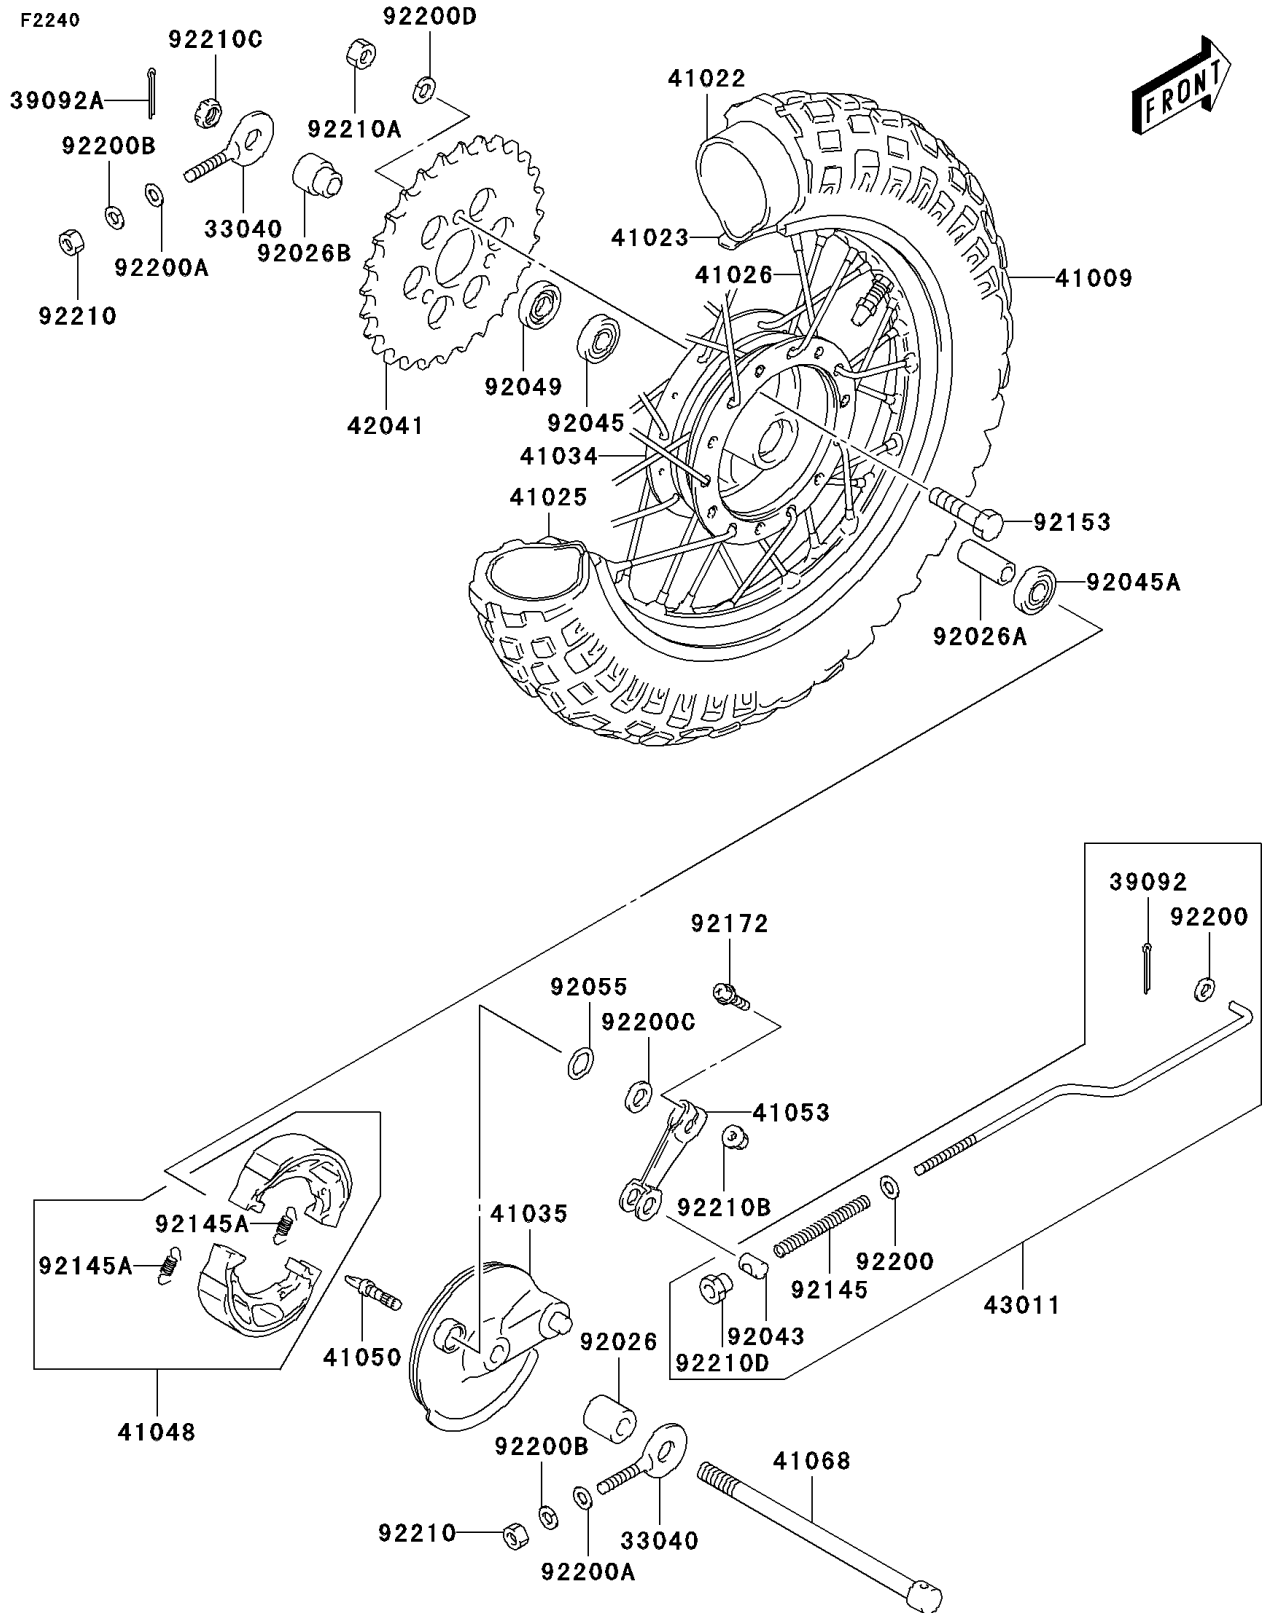

2006 KDX™50 PARTS DIAGRAM

Rear Hub

2006 KDX™50 PARTS LIST

Rear Hub

ITEM NAME	PART NUMBER	QUANTITY
ADJUSTER-CHAIN (Ref # 33040)	33040-S003	1
PIN-HAIR,FR FOOTREST COTTER (Ref # 39092)	39092-S004	1
PIN-HAIR,COTTER (Ref # 39092A)	39092-S005	1
TIRE,2.50-10 (Ref # 41009)	41009-S014	1
TUBE-TIRE (Ref # 41022)	41022-S005	1
BAND-RIM (Ref # 41023)	41023-S005	1
RIM,1.40X10 (Ref # 41025)	41025-S010	1
SPOKE-ASSY (Ref # 41026)	41026-S005	1
DRUM-ASSY,REAR WHEEL (Ref # 41034)	41034-S006	1
PANEL-ASSY-BRAKE (Ref # 41035)	41035-S005	1
SHOE-BRAKE (Ref # 41048)	41048-S008	1
CAM-BRAKE (Ref # 41050)	41050-S007	1
LEVER-BRAKE CAM (Ref # 41053)	41053-S010	1
AXLE (Ref # 41068)	41068-S010	1
SPROCKET-HUB,28T (Ref # 42041)	42041-S007	1
ROD-BRAKE (Ref # 43011)	43011-S003	1
SPACER (Ref # 92026)	92026-S111	1
SPACER,WHEEL HUB BEARING (Ref # 92026A)	92026-S117	1
SPACER (Ref # 92026B)	92026-S118	1
PIN (Ref # 92043)	92043-S006	1
BEARING-BALL,FRONT WHEEL HUB (Ref # 92045)	92045-S055	1
BEARING-BALL,FRONT WHEEL HUB (Ref # 92045A)	92045-S056	1
SEAL-OIL,WHEEL HUB (Ref # 92049)	92049-S055	1
RING-O (Ref # 92055)	92055-S091	1
SPRING,REAR BRAKE ROD (Ref # 92145)	92145-S046	1
SPRING,BRAKE SHOE (Ref # 92145A)	92145-S122	1
BOLT,8X36 (Ref # 92153)	92153-S311	1
SCREW,FRONT BRAKE (Ref # 92172)	92172-S192	1
WASHER (Ref # 92200)	92200-S002	1

2006 KDX™50 PARTS LIST

Rear Hub

ITEM NAME	PART NUMBER	QUANTITY
WASHER (Ref # 92200A)	92200-S003	1
WASHER (Ref # 92200B)	92200-S102	1
WASHER,10.5X18X1 (Ref # 92200C)	92200-S177	1
WASHER (Ref # 92200D)	92200-S178	1
NUT (Ref # 92210)	92210-S001	1
NUT (Ref # 92210A)	92210-S051	1
NUT (Ref # 92210B)	92210-S067	1
NUT,FRONT AXLE (Ref # 92210C)	92210-S119	1
NUT (Ref # 92210D)	92210-S120	1