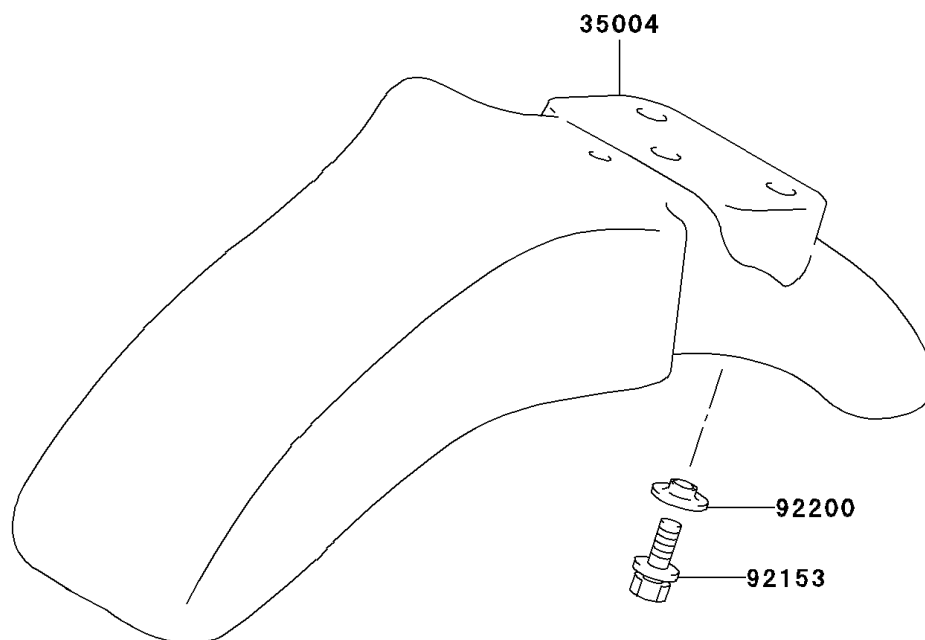

## 2006 KDX™50 PARTS DIAGRAM

Front Fender(s)

F2171

## 2006 KDX™50 PARTS LIST

Front Fender(s)

ITEM NAME	PART NUMBER	QUANTITY
FENDER-FRONT,L.GREEN (Ref # 35004)	35004-S012-908	1
PLATE-NUMBER,S.WHITE (Ref # 58029)	58029-S002-533	1
RIVET,BLACK (Ref # 92039)	92039-S005-506	1
BOLT,6X16 (Ref # 92153)	92153-S320	1
WASHER,FRONT FENDER (Ref # 92200)	92200-S174	1