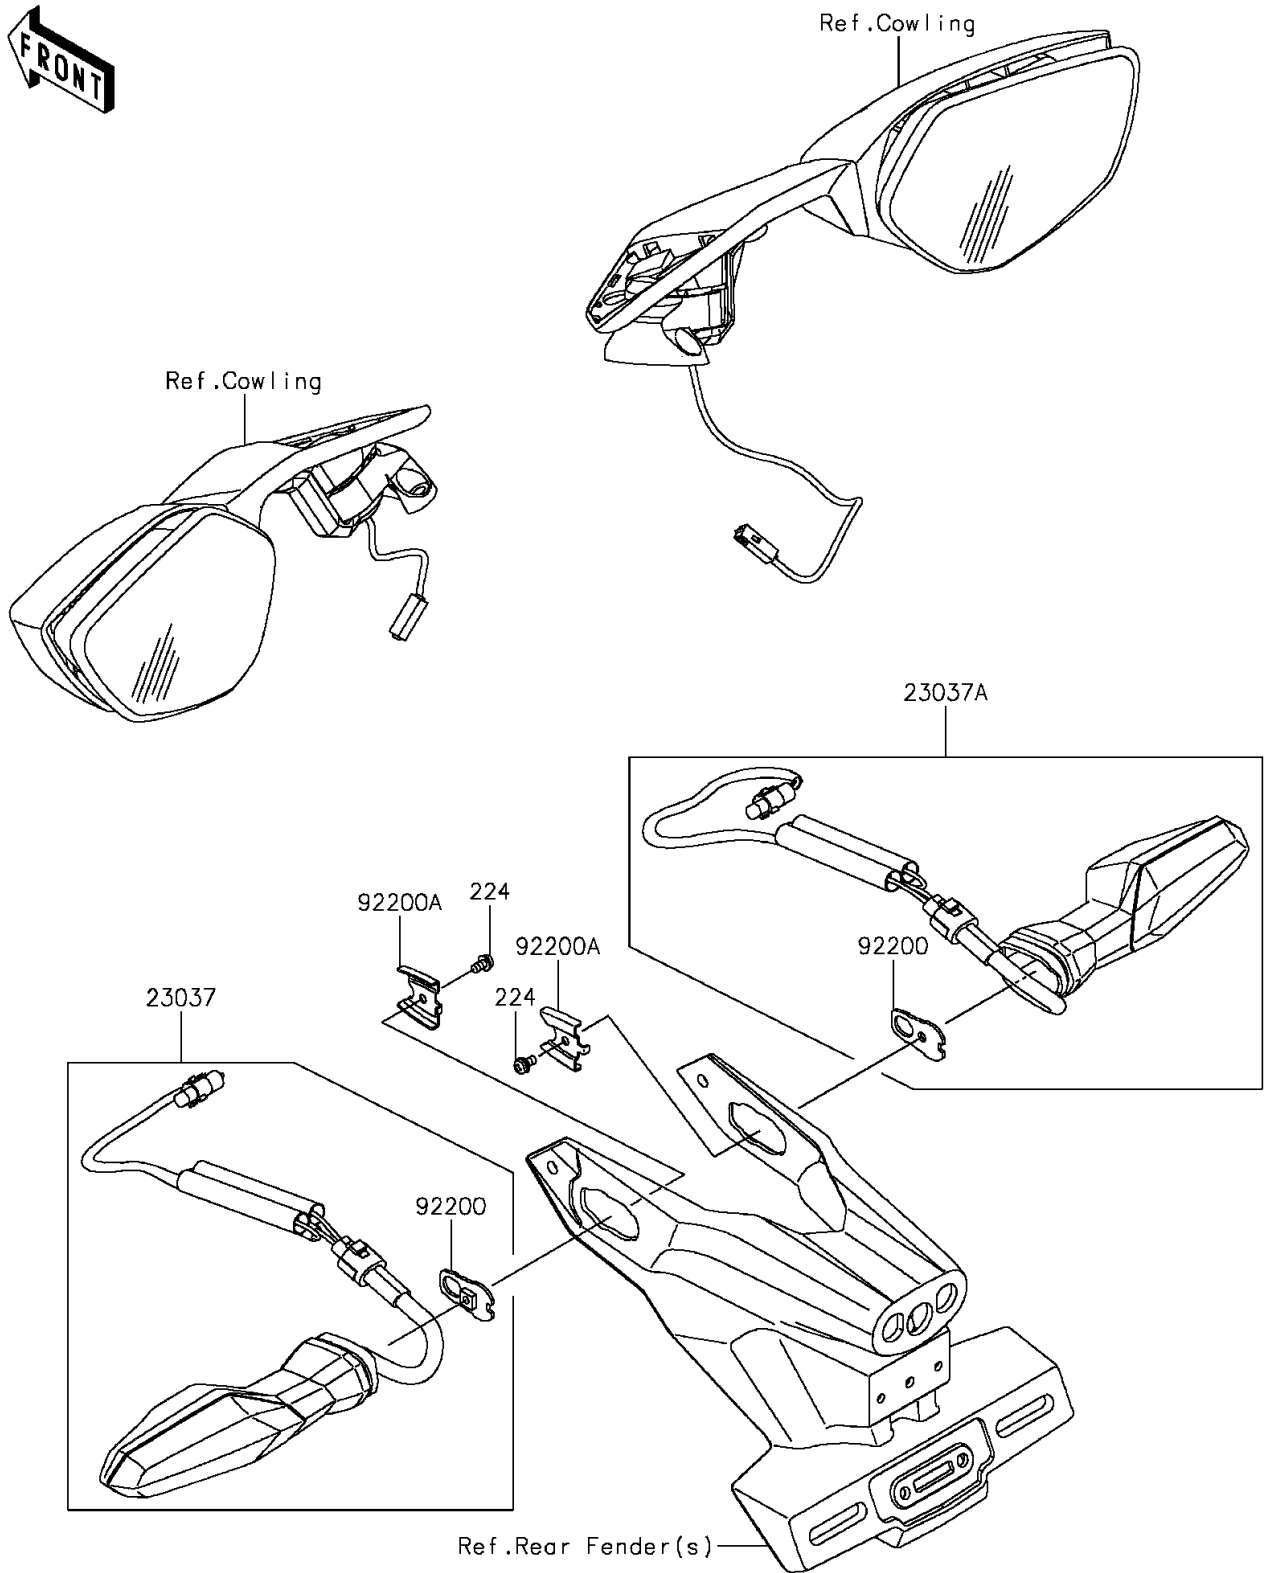

2015 PARTS DIAGRAM

Turn Signals

F2730

2015 PARTS LIST

Turn Signals

ITEM NAME	PART NUMBER	QUANTITY
SCREW-PAN-WP-CROS,4X8 (Ref # 224)	224AB0408	1
LAMP-ASSY-SIGNAL,RR,LH (Ref # 23037)	23037-0324	1
LAMP-ASSY-SIGNAL,RR,RH (Ref # 23037A)	23037-0325	1
WASHER,NUT 4MM (Ref # 92200)	92200-0854	1
WASHER (Ref # 92200A)	92200-0855	1