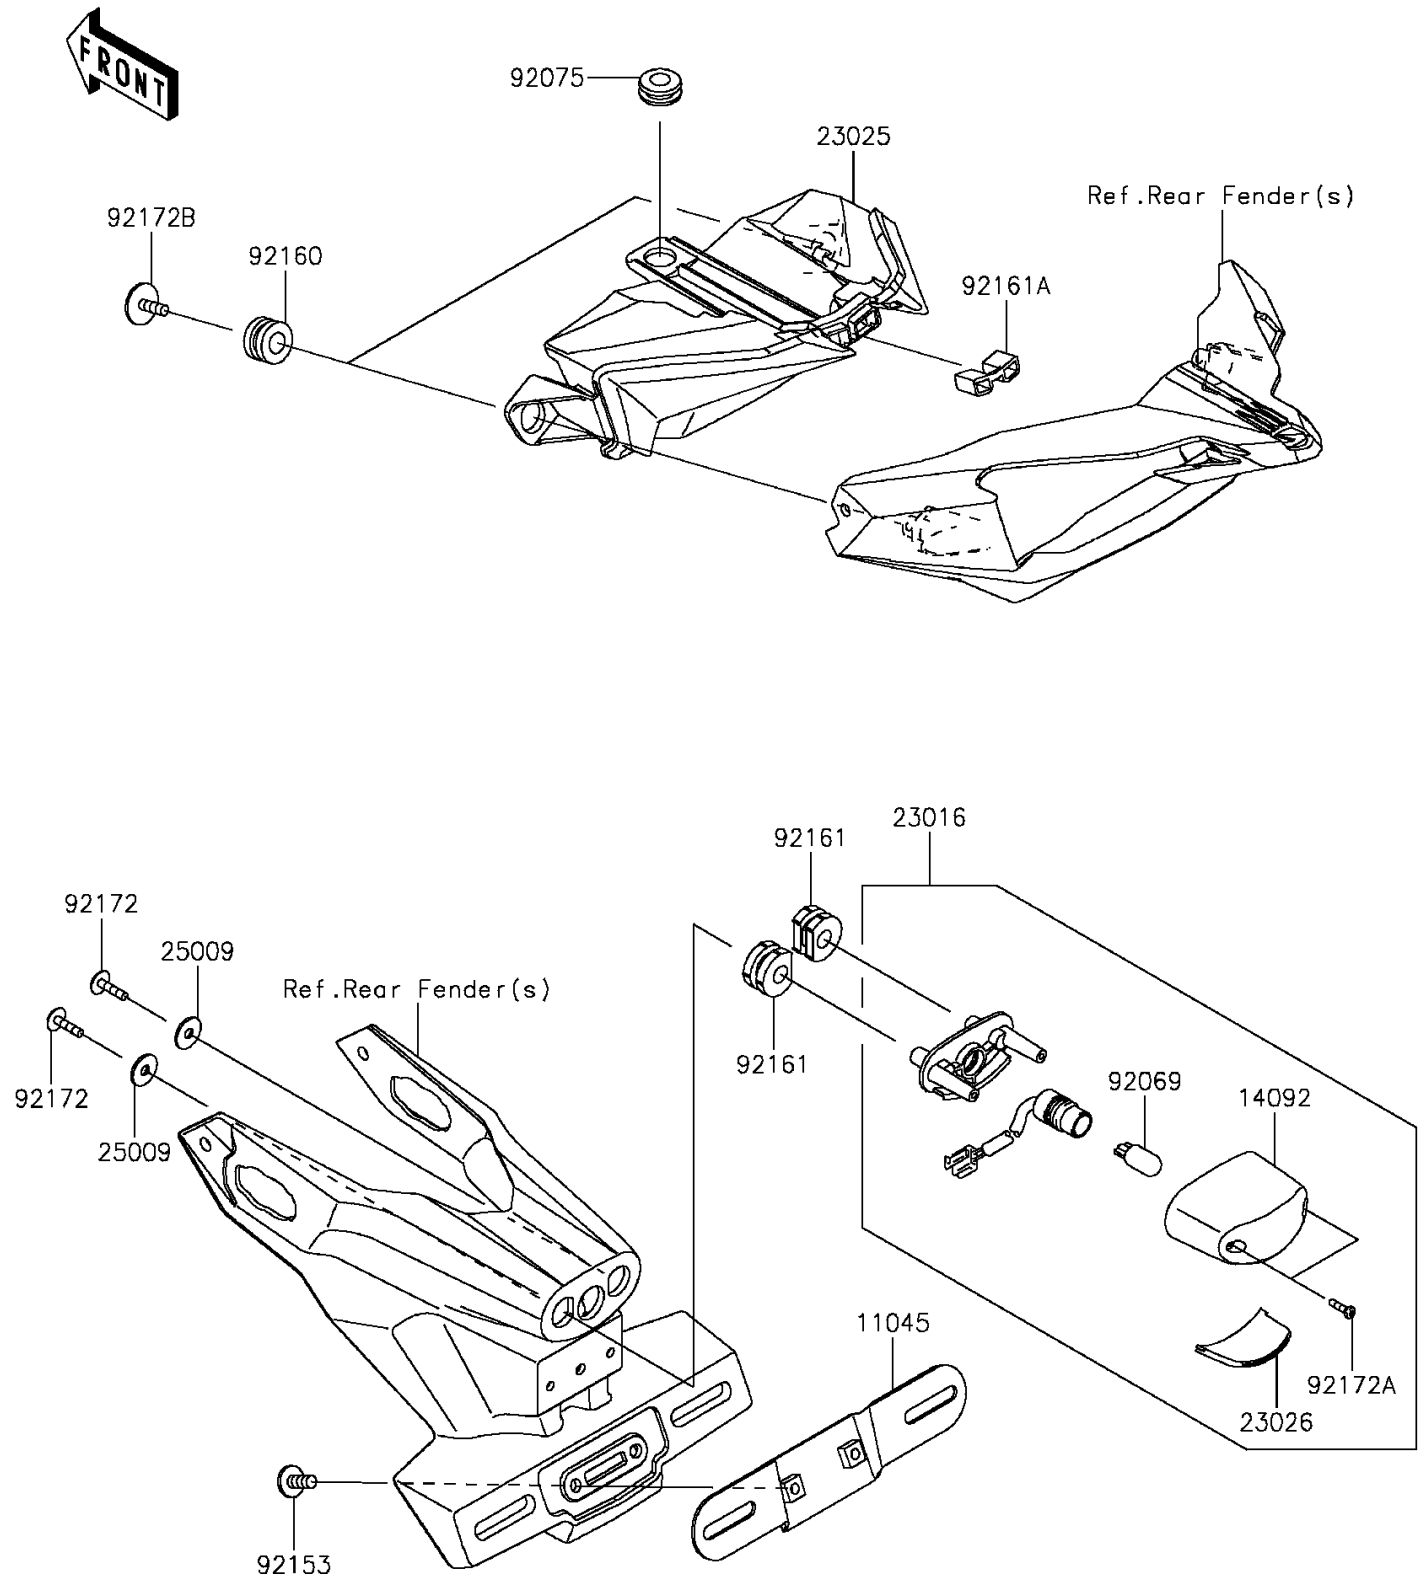

2015 PARTS DIAGRAM

Taillight(s)

F2720

2015 PARTS LIST

Taillight(s)

ITEM NAME	PART NUMBER	QUANTITY
BRACKET,LICENSE (Ref # 11045)	11045-1387	1
COVER,LICENSE LAMP (Ref # 14092)	14092-0001	1
LAMP-ASSY,LICENCE (Ref # 23016)	23016-0552	1
LAMP-TAIL,LED (Ref # 23025)	23025-0346	1
LENS,LICENCE LAMP (Ref # 23026)	23026-0023	1
WASHER,5.2X16X1.2 (Ref # 25009)	25009-004	1
BULB,12V 5W (Ref # 92069)	92069-1016	1
DAMPER (Ref # 92075)	92075-1028	1
BOLT,SOCKET,6X14 (Ref # 92153)	92153-1446	1
DAMPER,10X20X12 (Ref # 92160)	92160-1167	1
DAMPER (Ref # 92161)	92161-0776	1
DAMPER,RR FENDER (Ref # 92161A)	92161-1727	1
SCREW,TAPPING,5X16 (Ref # 92172)	92172-0238	1
SCREW,TAPPING,2.9X13 (Ref # 92172A)	92172-0343	1
SCREW,TAPTITE,5X16 (Ref # 92172B)	92172-0481	1