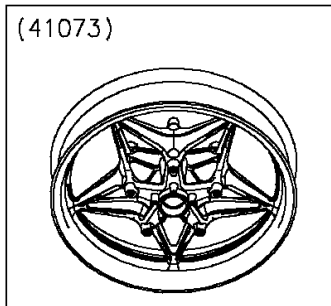

2015 PARTS DIAGRAM

Front Wheel

F2230

WOD

41073

92152B

41068

601

92049

92152A

601

92049

92152

92152B

Ref. Tires

2015 PARTS LIST

Front Wheel

ITEM NAME	PART NUMBER	QUANTITY
BEARING-BALL,#6005UU (Ref # 601)	601B6005UU	1
AXLE,FR,25X205 (Ref # 41068)	41068-0594	1
WHEEL-ASSY,FR,F.BLACK (Ref # 41073)	41073-0661-51H	1
SEAL-OIL,BJN-C2 32X47X5 (Ref # 92049)	92049-0050	1
COLLAR,FR AXLE,LH,L=44.5 (Ref # 92152)	92152-0240	1
COLLAR,FR HUB,L=115 (Ref # 92152A)	92152-0616	1
COLLAR,25X40X18 (Ref # 92152B)	92152-1947	1