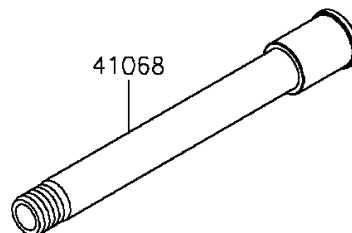

2015 PARTS DIAGRAM

Front Wheel

F2230

WOD

41073

92152B

41068

601

92049

92152A

601

92049

92152

92152B

Ref. Tires

2015 PARTS LIST

Front Wheel

ITEM NAME	PART NUMBER	QUANTITY
BEARING-BALL,#6005UU (Ref # 601)	601B6005UU	1
AXLE,FR,25X205 (Ref # 41068)	41068-0594	1
WHEEL-ASSY,FR,F.BLACK (Ref # 41073)	41073-0661-51H	1
SEAL-OIL,BJN-C2 32X47X5 (Ref # 92049)	92049-0050	1
COLLAR,FR AXLE,LH,L=44.5 (Ref # 92152)	92152-0240	1
COLLAR,FR HUB,L=115 (Ref # 92152A)	92152-0616	1
COLLAR,25X40X18 (Ref # 92152B)	92152-1947	1