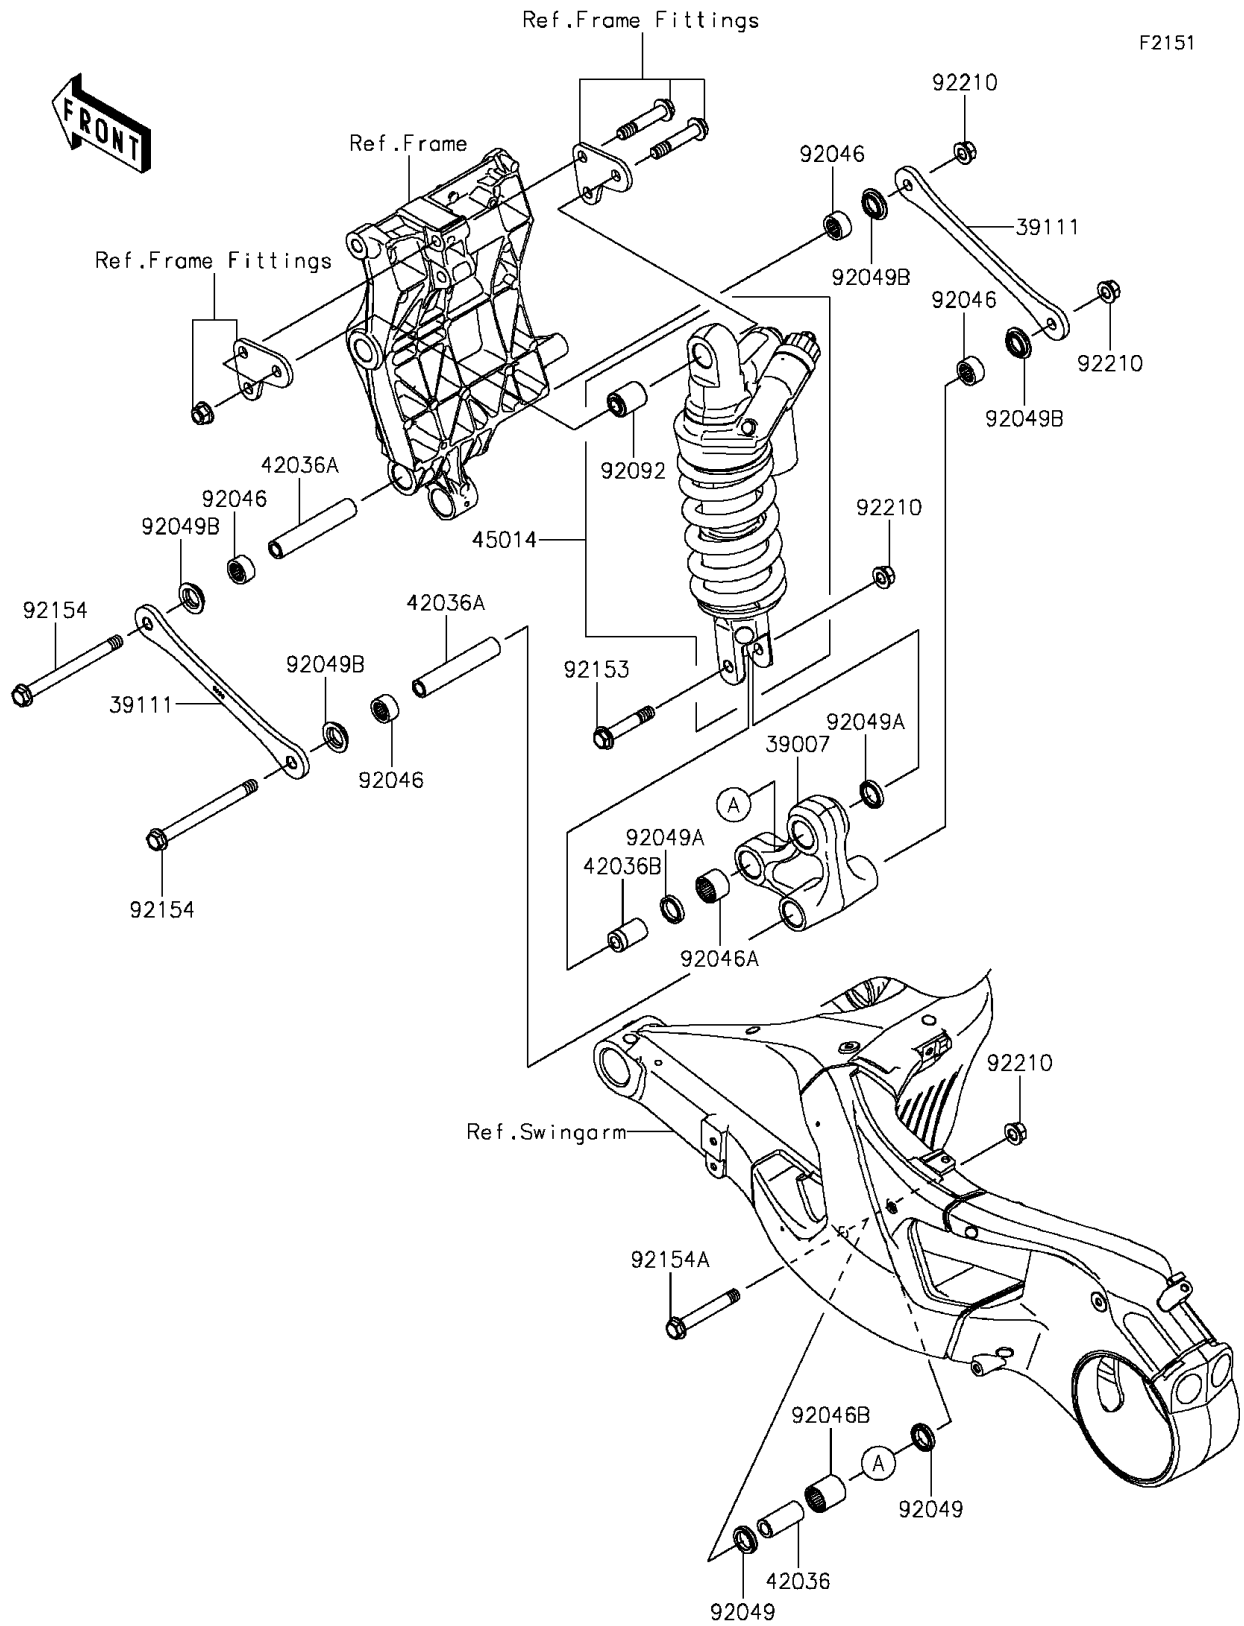

## 2015 PARTS DIAGRAM

Suspension/Shock Absorber

## 2015 PARTS LIST

Suspension/Shock Absorber

ITEM NAME	PART NUMBER	QUANTITY
ARM-SUSP (Ref # 39007)	39007-0394	1
ROD-TIE,SUSPENSION (Ref # 39111)	39111-0330	1
SLEEVE,10.1X17X39 (Ref # 42036)	42036-0075	1
SLEEVE,10.1X16X90.5 (Ref # 42036A)	42036-0763	1
SLEEVE,10.1X18X30 (Ref # 42036B)	42036-1258	1
SHOCKABSORBER,G.B.GRN+GRN+GRN (Ref # 45014)	45014-0481-52B	1
BEARING-NEEDLE,16BM2212 (Ref # 92046)	92046-1192	1
BEARING-NEEDLE,SFYZM182417 (Ref # 92046A)	92046-1272	1
BEARING-NEEDLE,SFYZM172425 (Ref # 92046B)	92046-1273	1
SEAL-OIL,SD0 17 24 5 NS (Ref # 92049)	92049-0158	1
SEAL-OIL,MHA18244 (Ref # 92049A)	92049-1225	1
SEAL-OIL,SD03 16 22 5.7 (Ref # 92049B)	92049-1466	1
BUSHING-RUBBER (Ref # 92092)	92092-0003	1
BOLT,FLANGED,10X55 (Ref # 92153)	92153-1546	1
BOLT,FLANGED,10X114 (Ref # 92154)	92154-1553	1
BOLT,FLANGED,10X70 (Ref # 92154A)	92154-1695	1
NUT,LOCK,FLANGED,10MM (Ref # 92210)	92210-1139	1