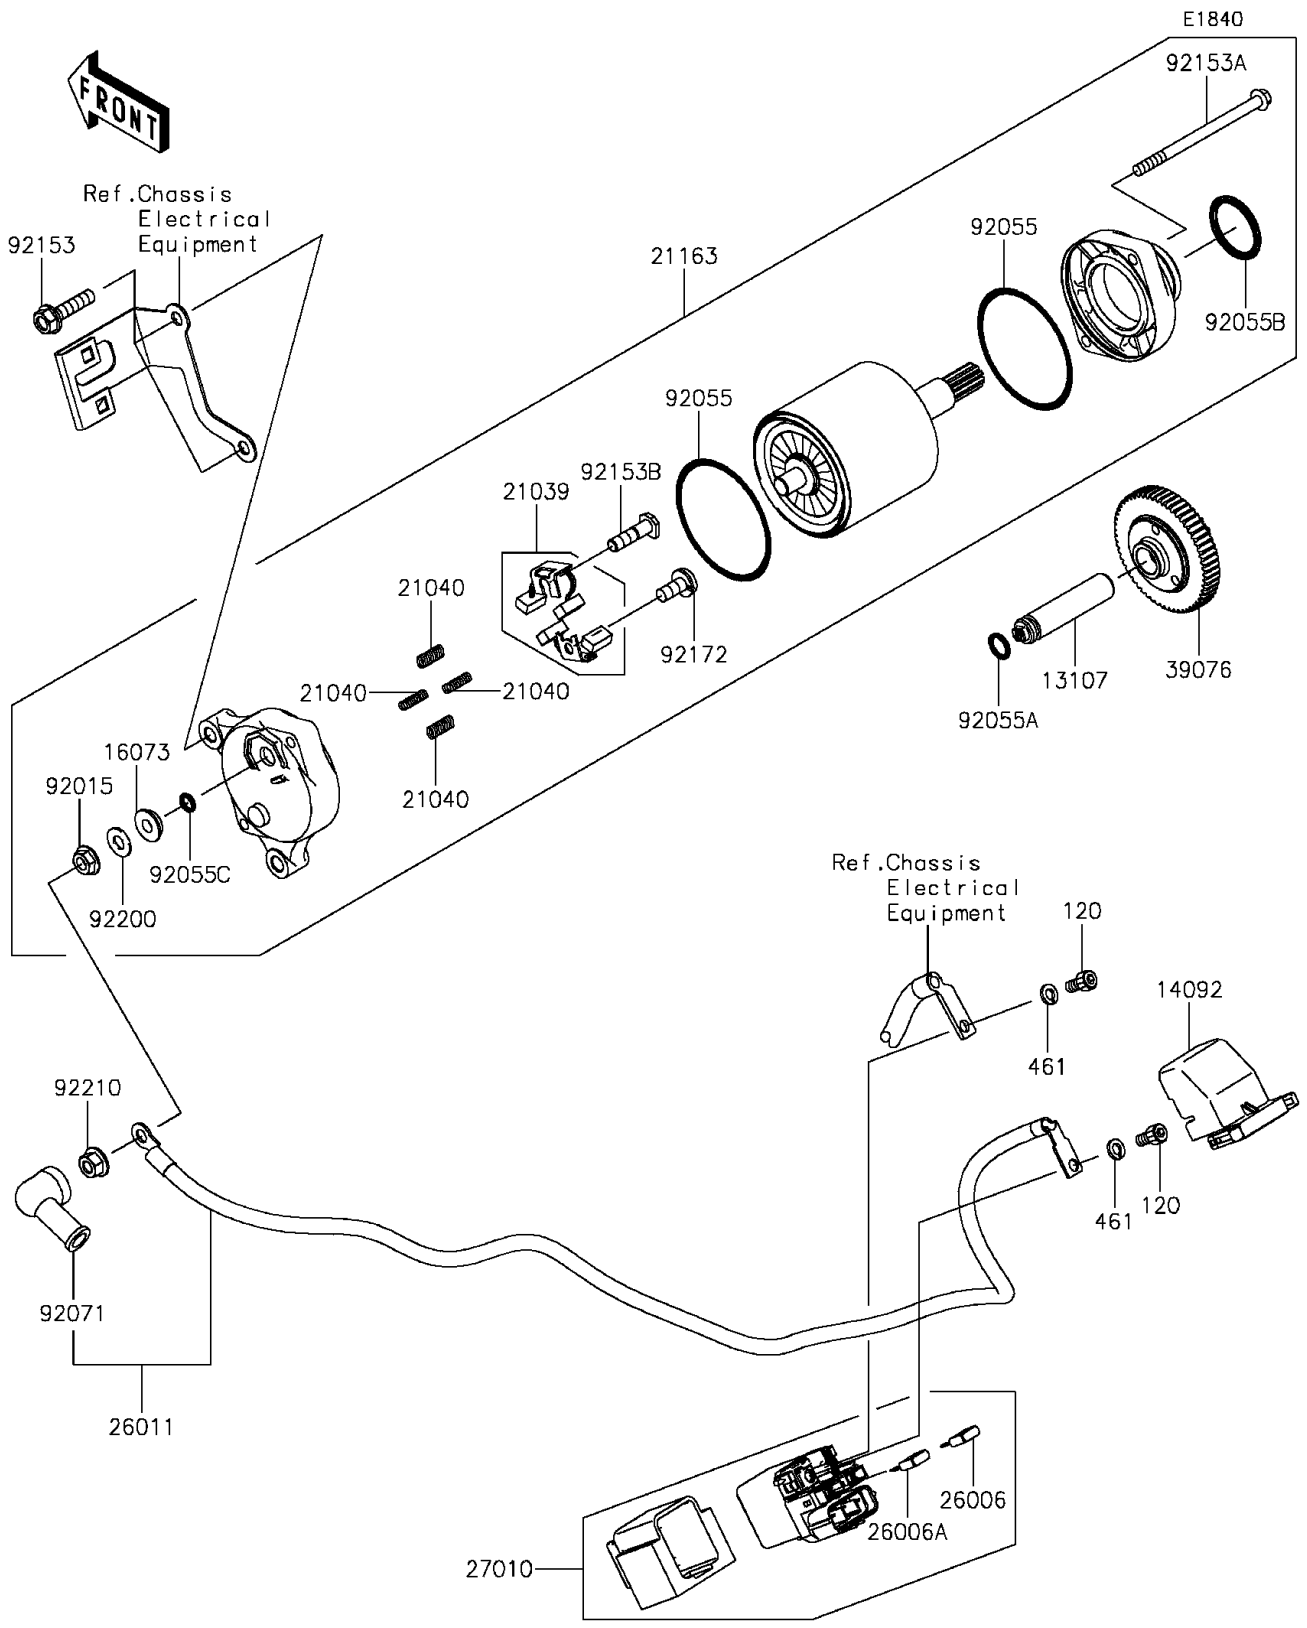

## 2015 PARTS DIAGRAM

Starter Motor

## 2015 PARTS LIST

Starter Motor

ITEM NAME	PART NUMBER	QUANTITY
BOLT-SOCKET,5X10 (Ref # 120)	120CB0510	1
WASHER-SPRING,5MM (Ref # 461)	461DA0500	1
SHAFT (Ref # 13107)	13107-0813	1
COVER (Ref # 14092)	14092-0109	1
INSULATOR (Ref # 16073)	16073-0053	1
BRUSH,CARBON (Ref # 21039)	21039-0004	1
SPRING-BRUSH (Ref # 21040)	21040-0003	1
STARTER-ELECTRIC (Ref # 21163)	21163-0750	1
FUSE,MINI BLADE,15A,BLUE (Ref # 26006)	26006-0001	1
FUSE,MINI BLADE,30A,GREEN (Ref # 26006A)	26006-1080	1
WIRE-LEAD (Ref # 26011)	26011-0910	1
SWITCH (Ref # 27010)	27010-0773	1
LIMITER (Ref # 39076)	39076-0025	1
NUT,STARTER MOTOR (Ref # 92015)	92015-1476	1
RING-O (Ref # 92055)	92055-0136	1
RING-O,8.8X1.9 (Ref # 92055A)	92055-099	1
RING-O (Ref # 92055B)	92055-1276	1
RING-O,4.5X2.0 (Ref # 92055C)	92055-1370	1
GROMMET (Ref # 92071)	92071-0024	1
BOLT,FLANGED,6X25 (Ref # 92153)	92153-1592	1
BOLT (Ref # 92153A)	92153-1850	1
BOLT (Ref # 92153B)	92153-1866	1
SCREW (Ref # 92172)	92172-0334	1
WASHER (Ref # 92200)	92200-0386	1
NUT,6MM (Ref # 92210)	92210-0188	1